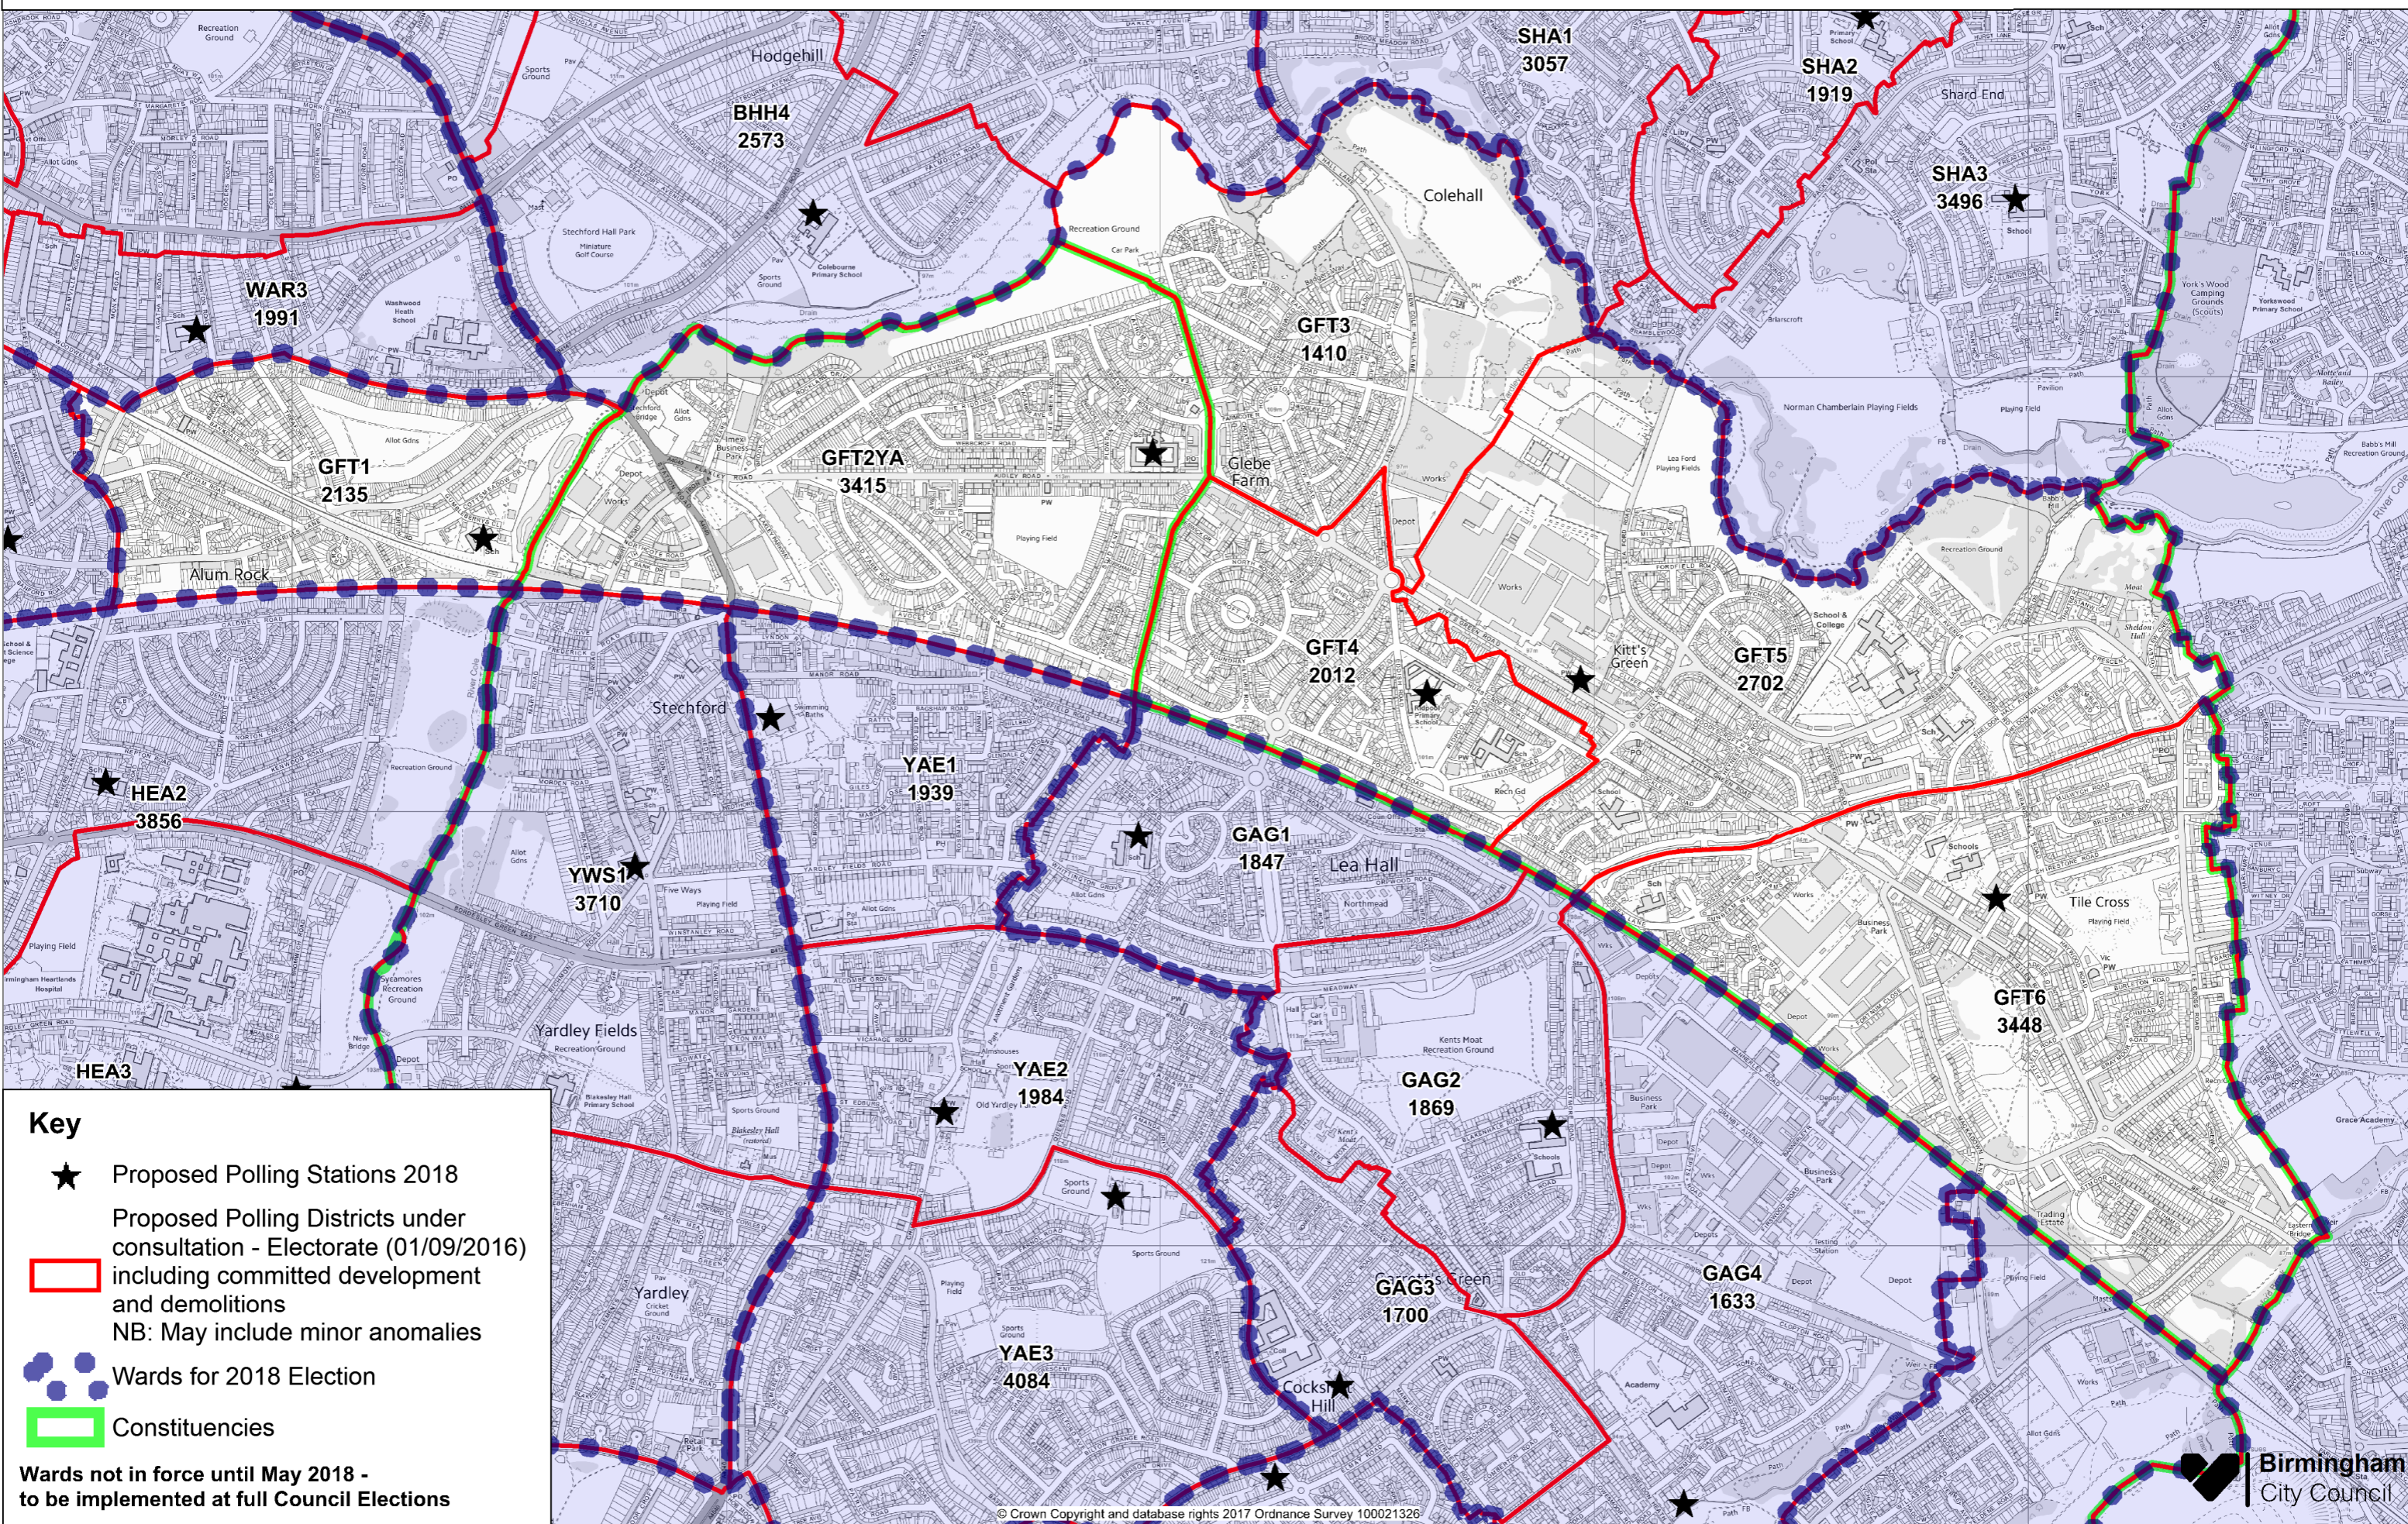

Glebe Farm & Tile Cross Ward

Proposed Polling Districts 2018

Key

- ★ Proposed Polling Stations 2018
- Proposed Polling Districts under consultation - Electorate (01/09/2016) including committed development and demolitions
NB: May include minor anomalies
- Wards for 2018 Election
- Constituencies

Wards not in force until May 2018 - to be implemented at full Council Elections