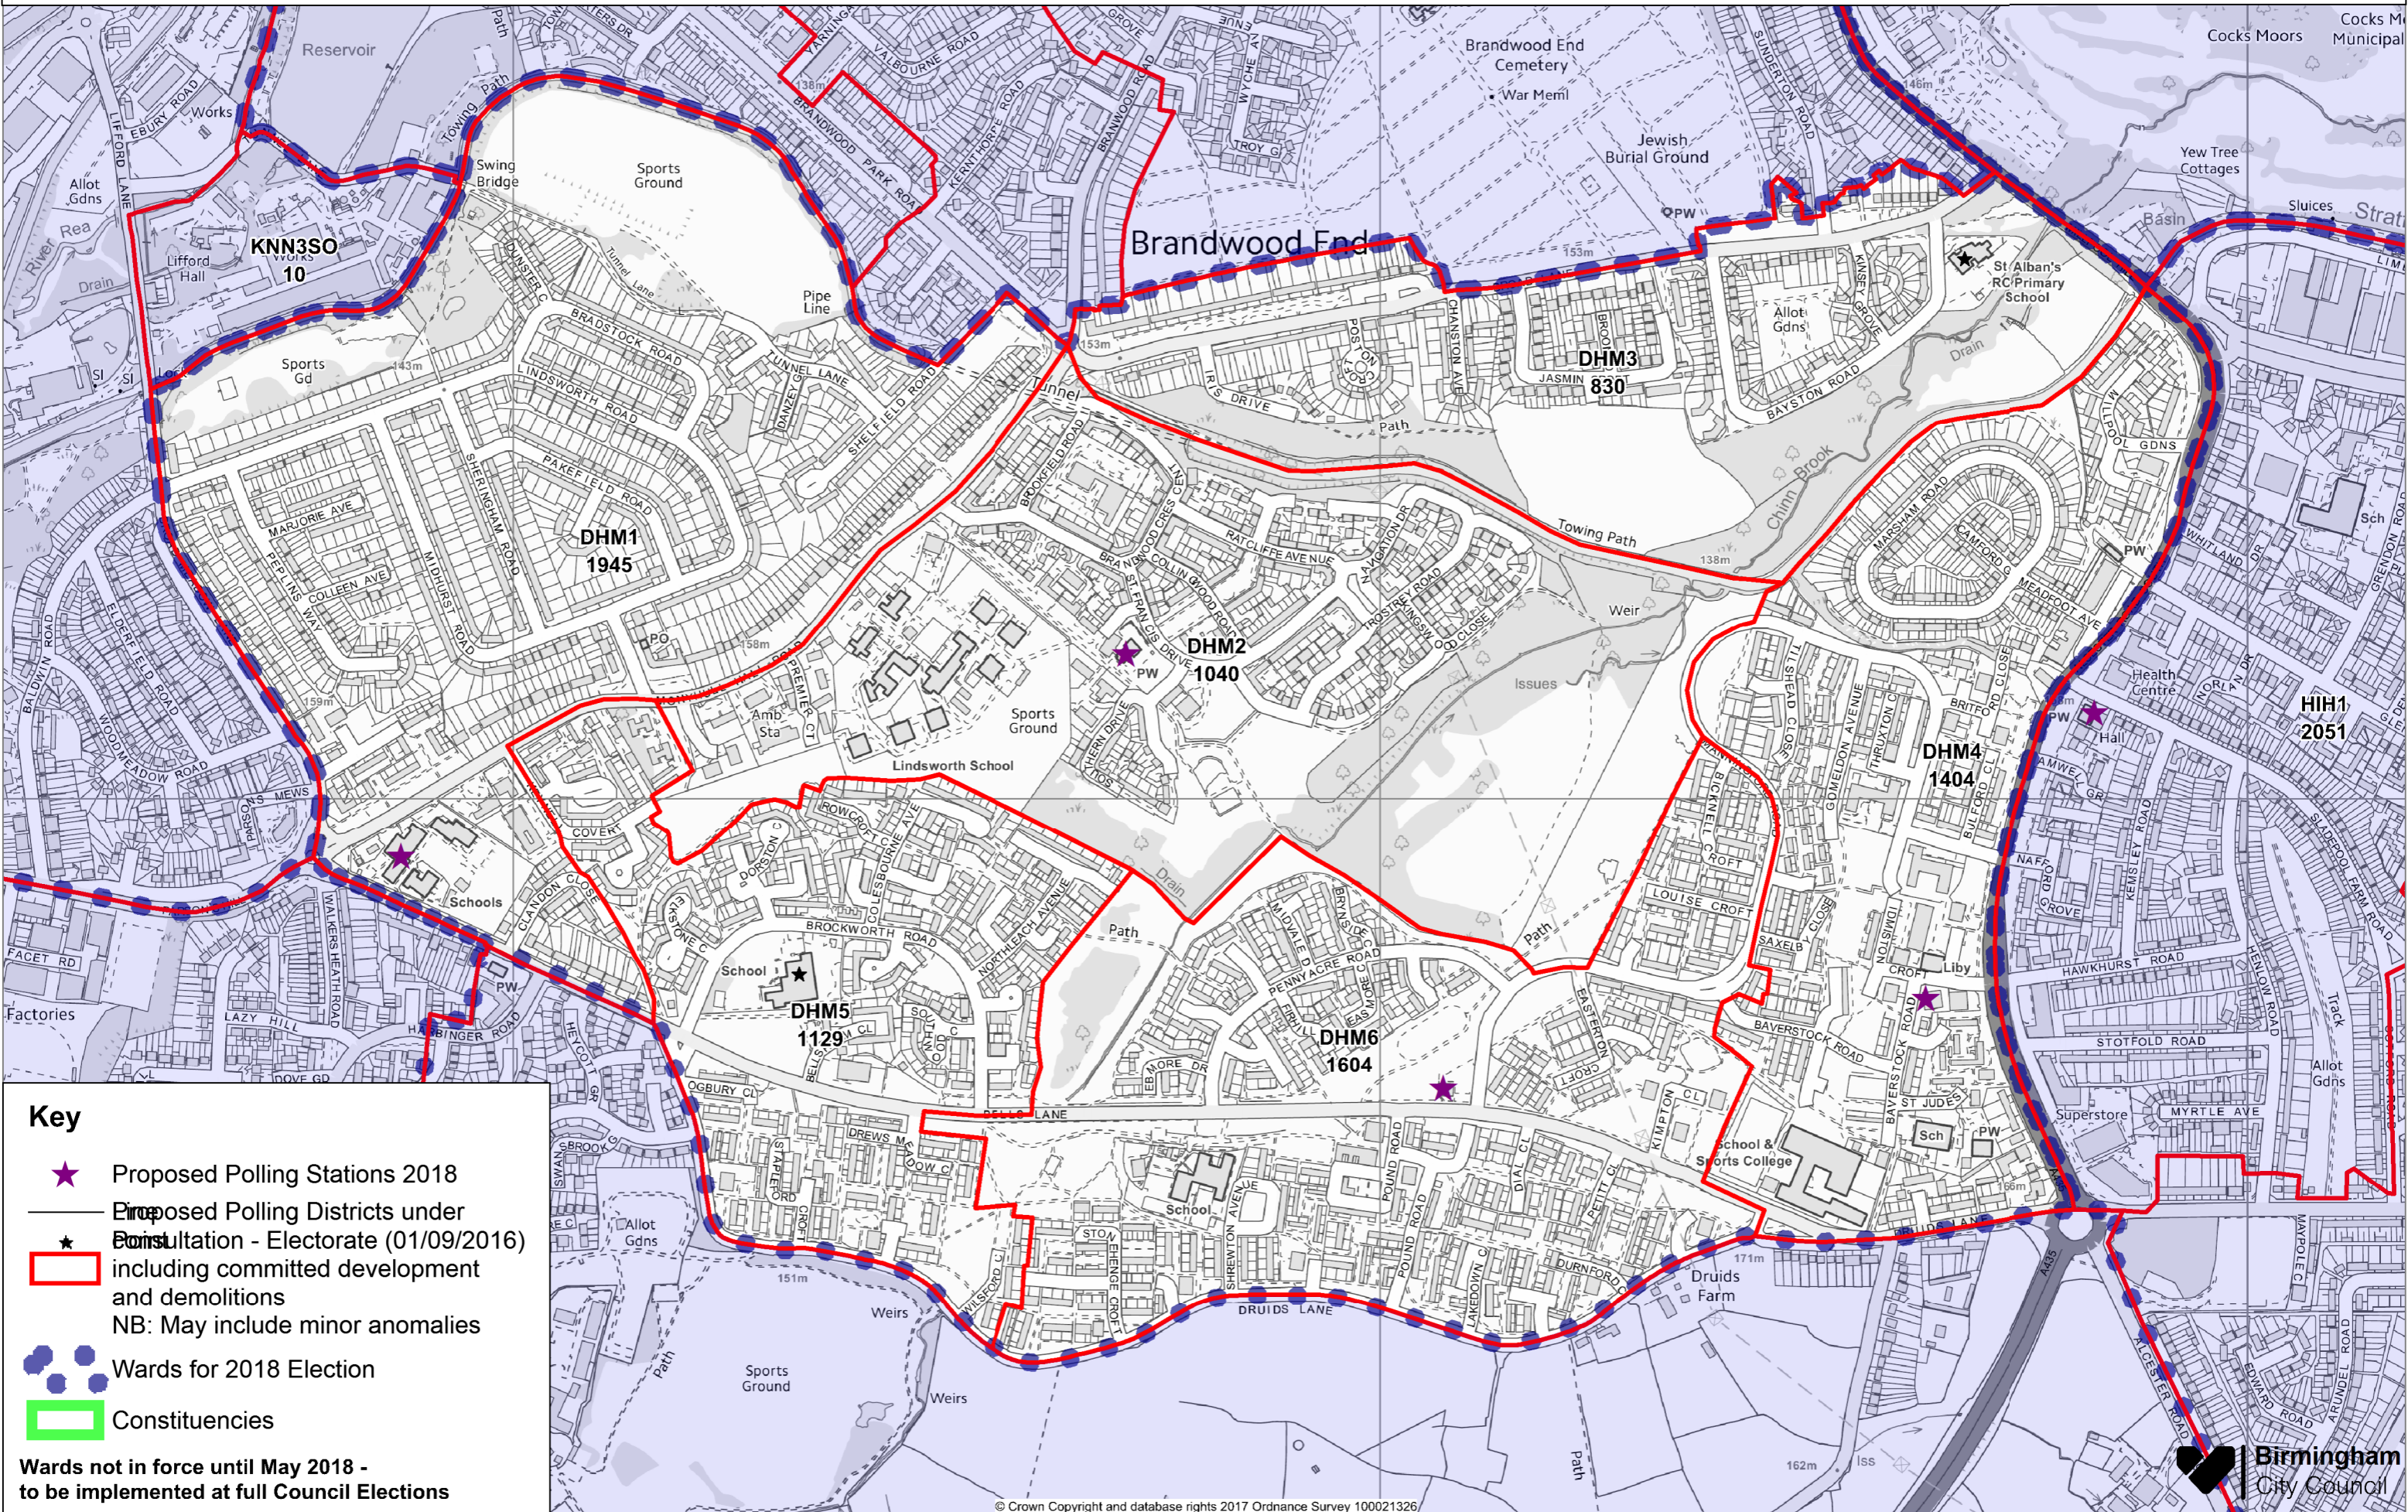

Druids Heath & Monyhull Ward

Proposed Polling Districts 2018

Key

- ★ Proposed Polling Stations 2018
- Proposed Polling Districts under Consultation - Electorate (01/09/2016) including committed development and demolitions
NB: May include minor anomalies
- Wards for 2018 Election
- ▭ Constituencies

Wards not in force until May 2018 - to be implemented at full Council Elections