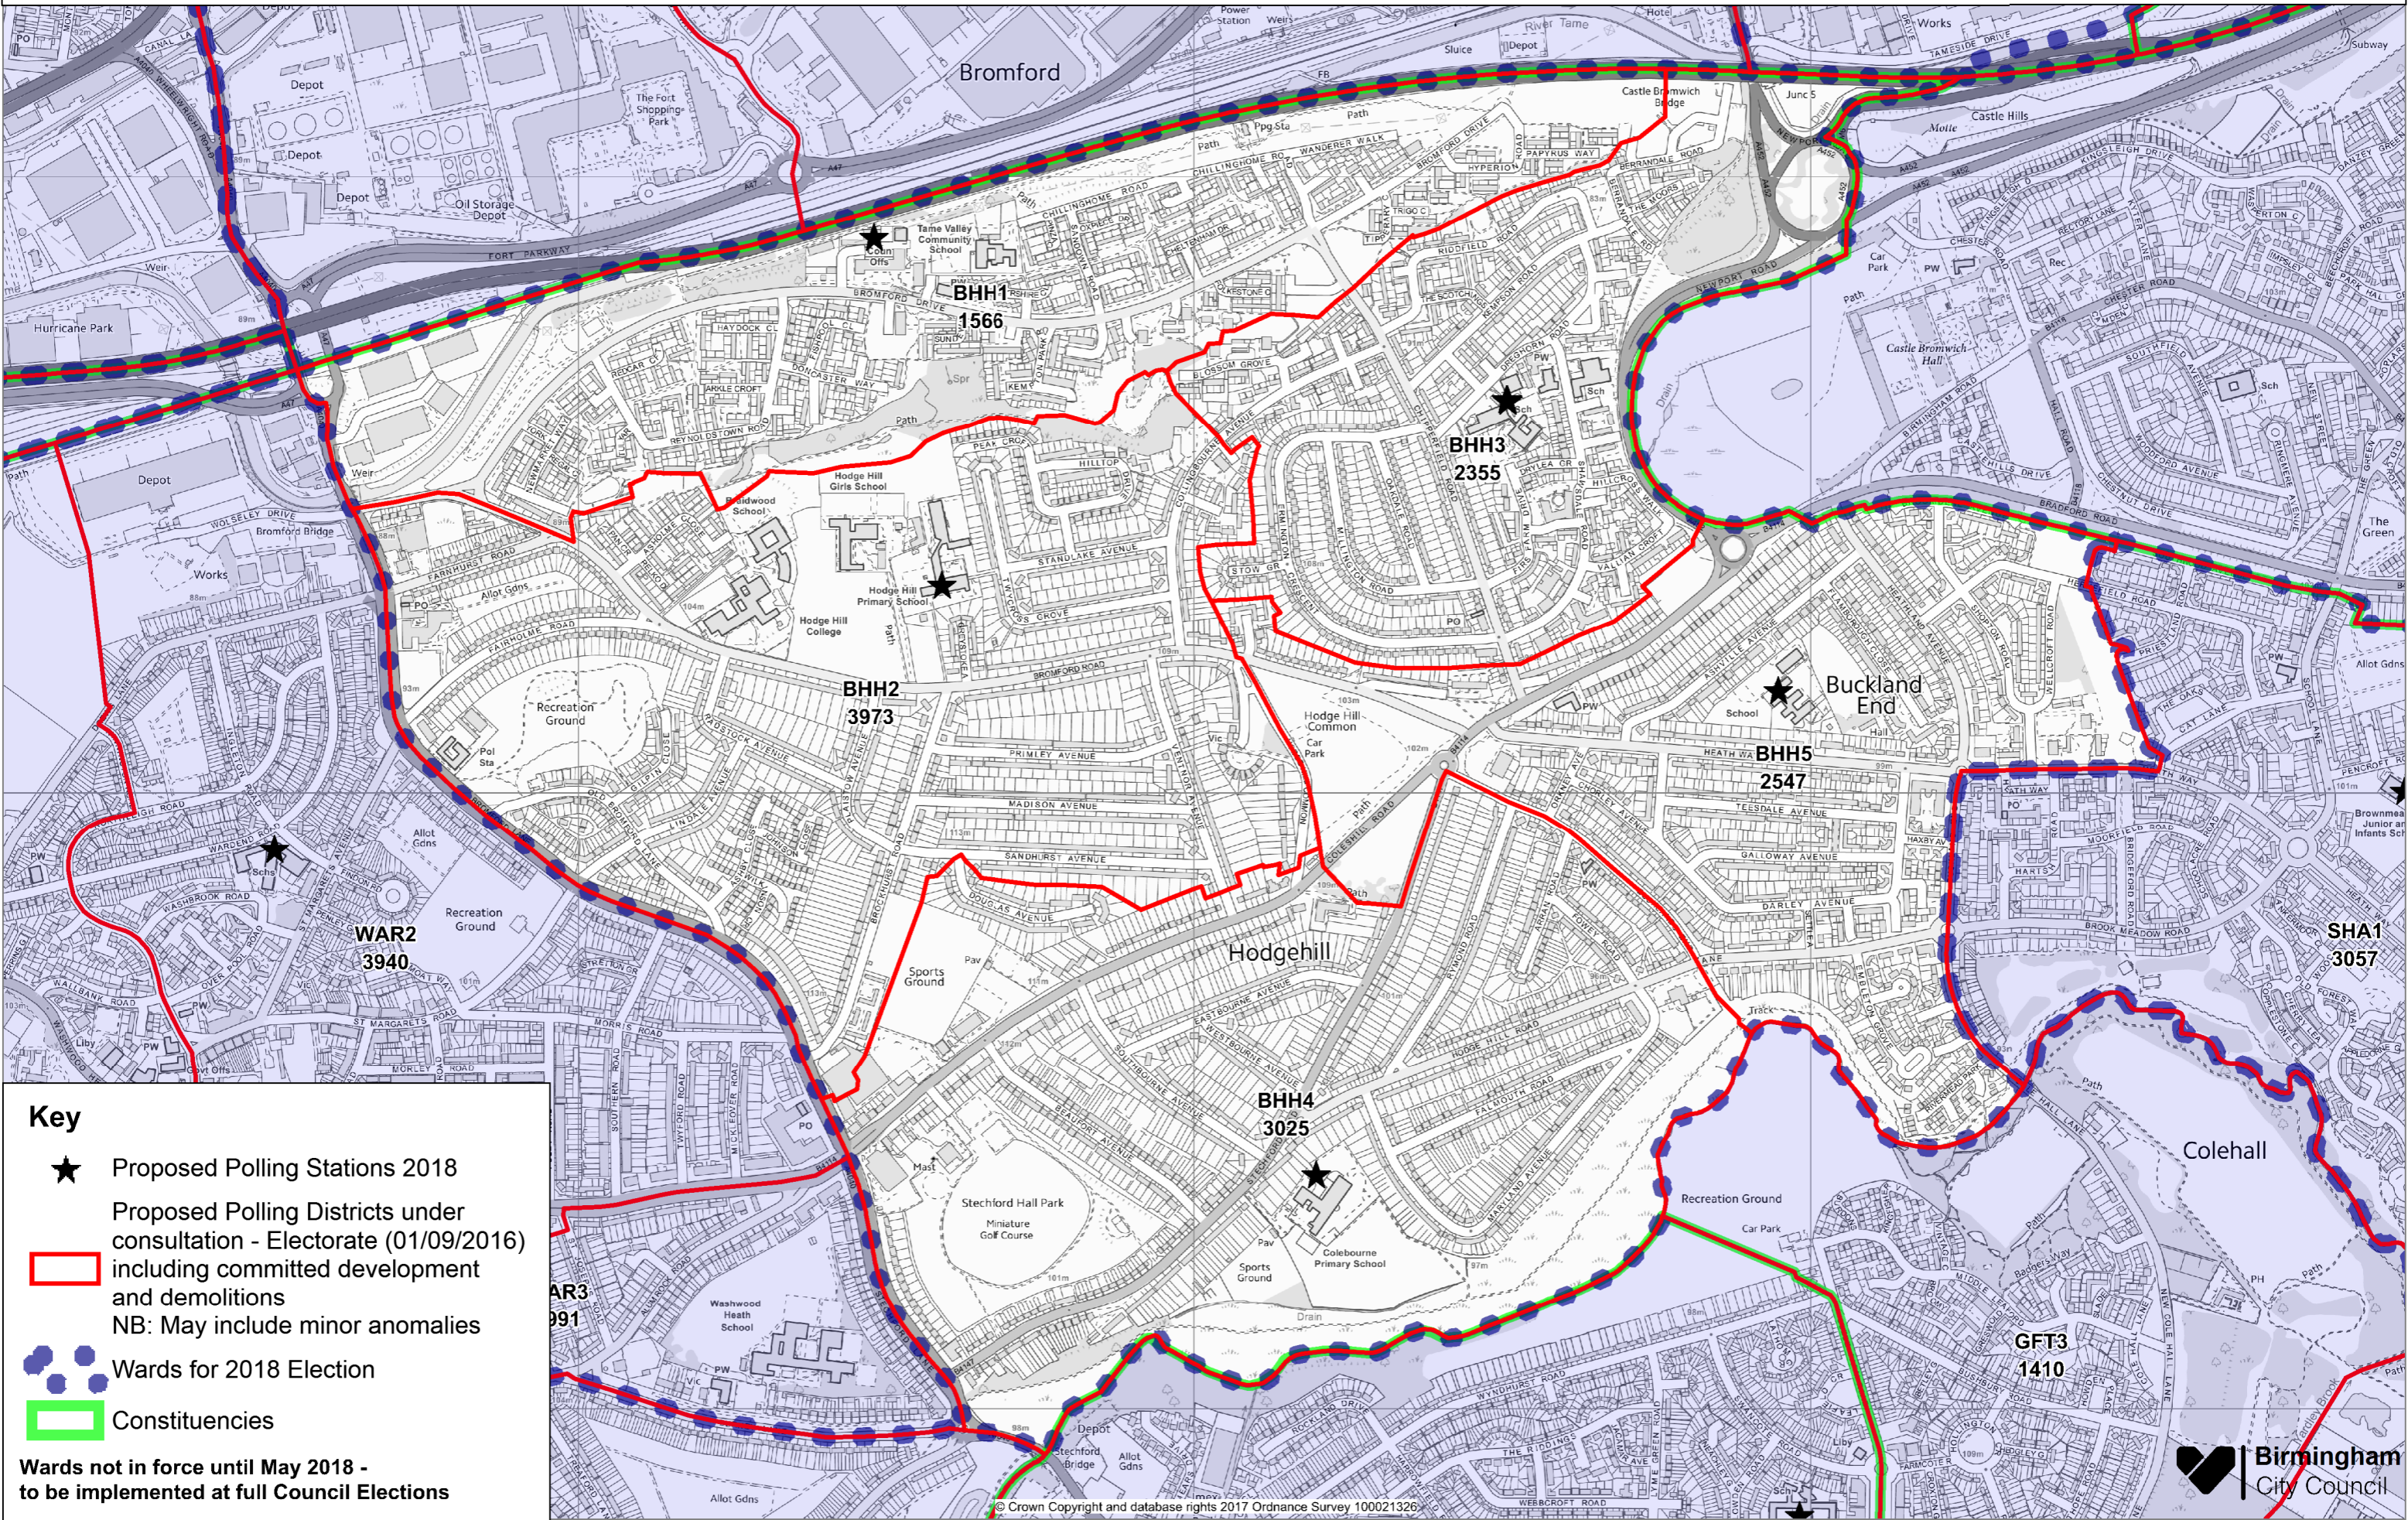

# Bromford & Hodge Hill Ward

## Proposed Polling Districts 2018

**Key**

- ★ Proposed Polling Stations 2018
- Proposed Polling Districts under consultation - Electorate (01/09/2016) including committed development and demolitions  
NB: May include minor anomalies
- Wards for 2018 Election
- ▭ Constituencies

Wards not in force until May 2018 - to be implemented at full Council Elections