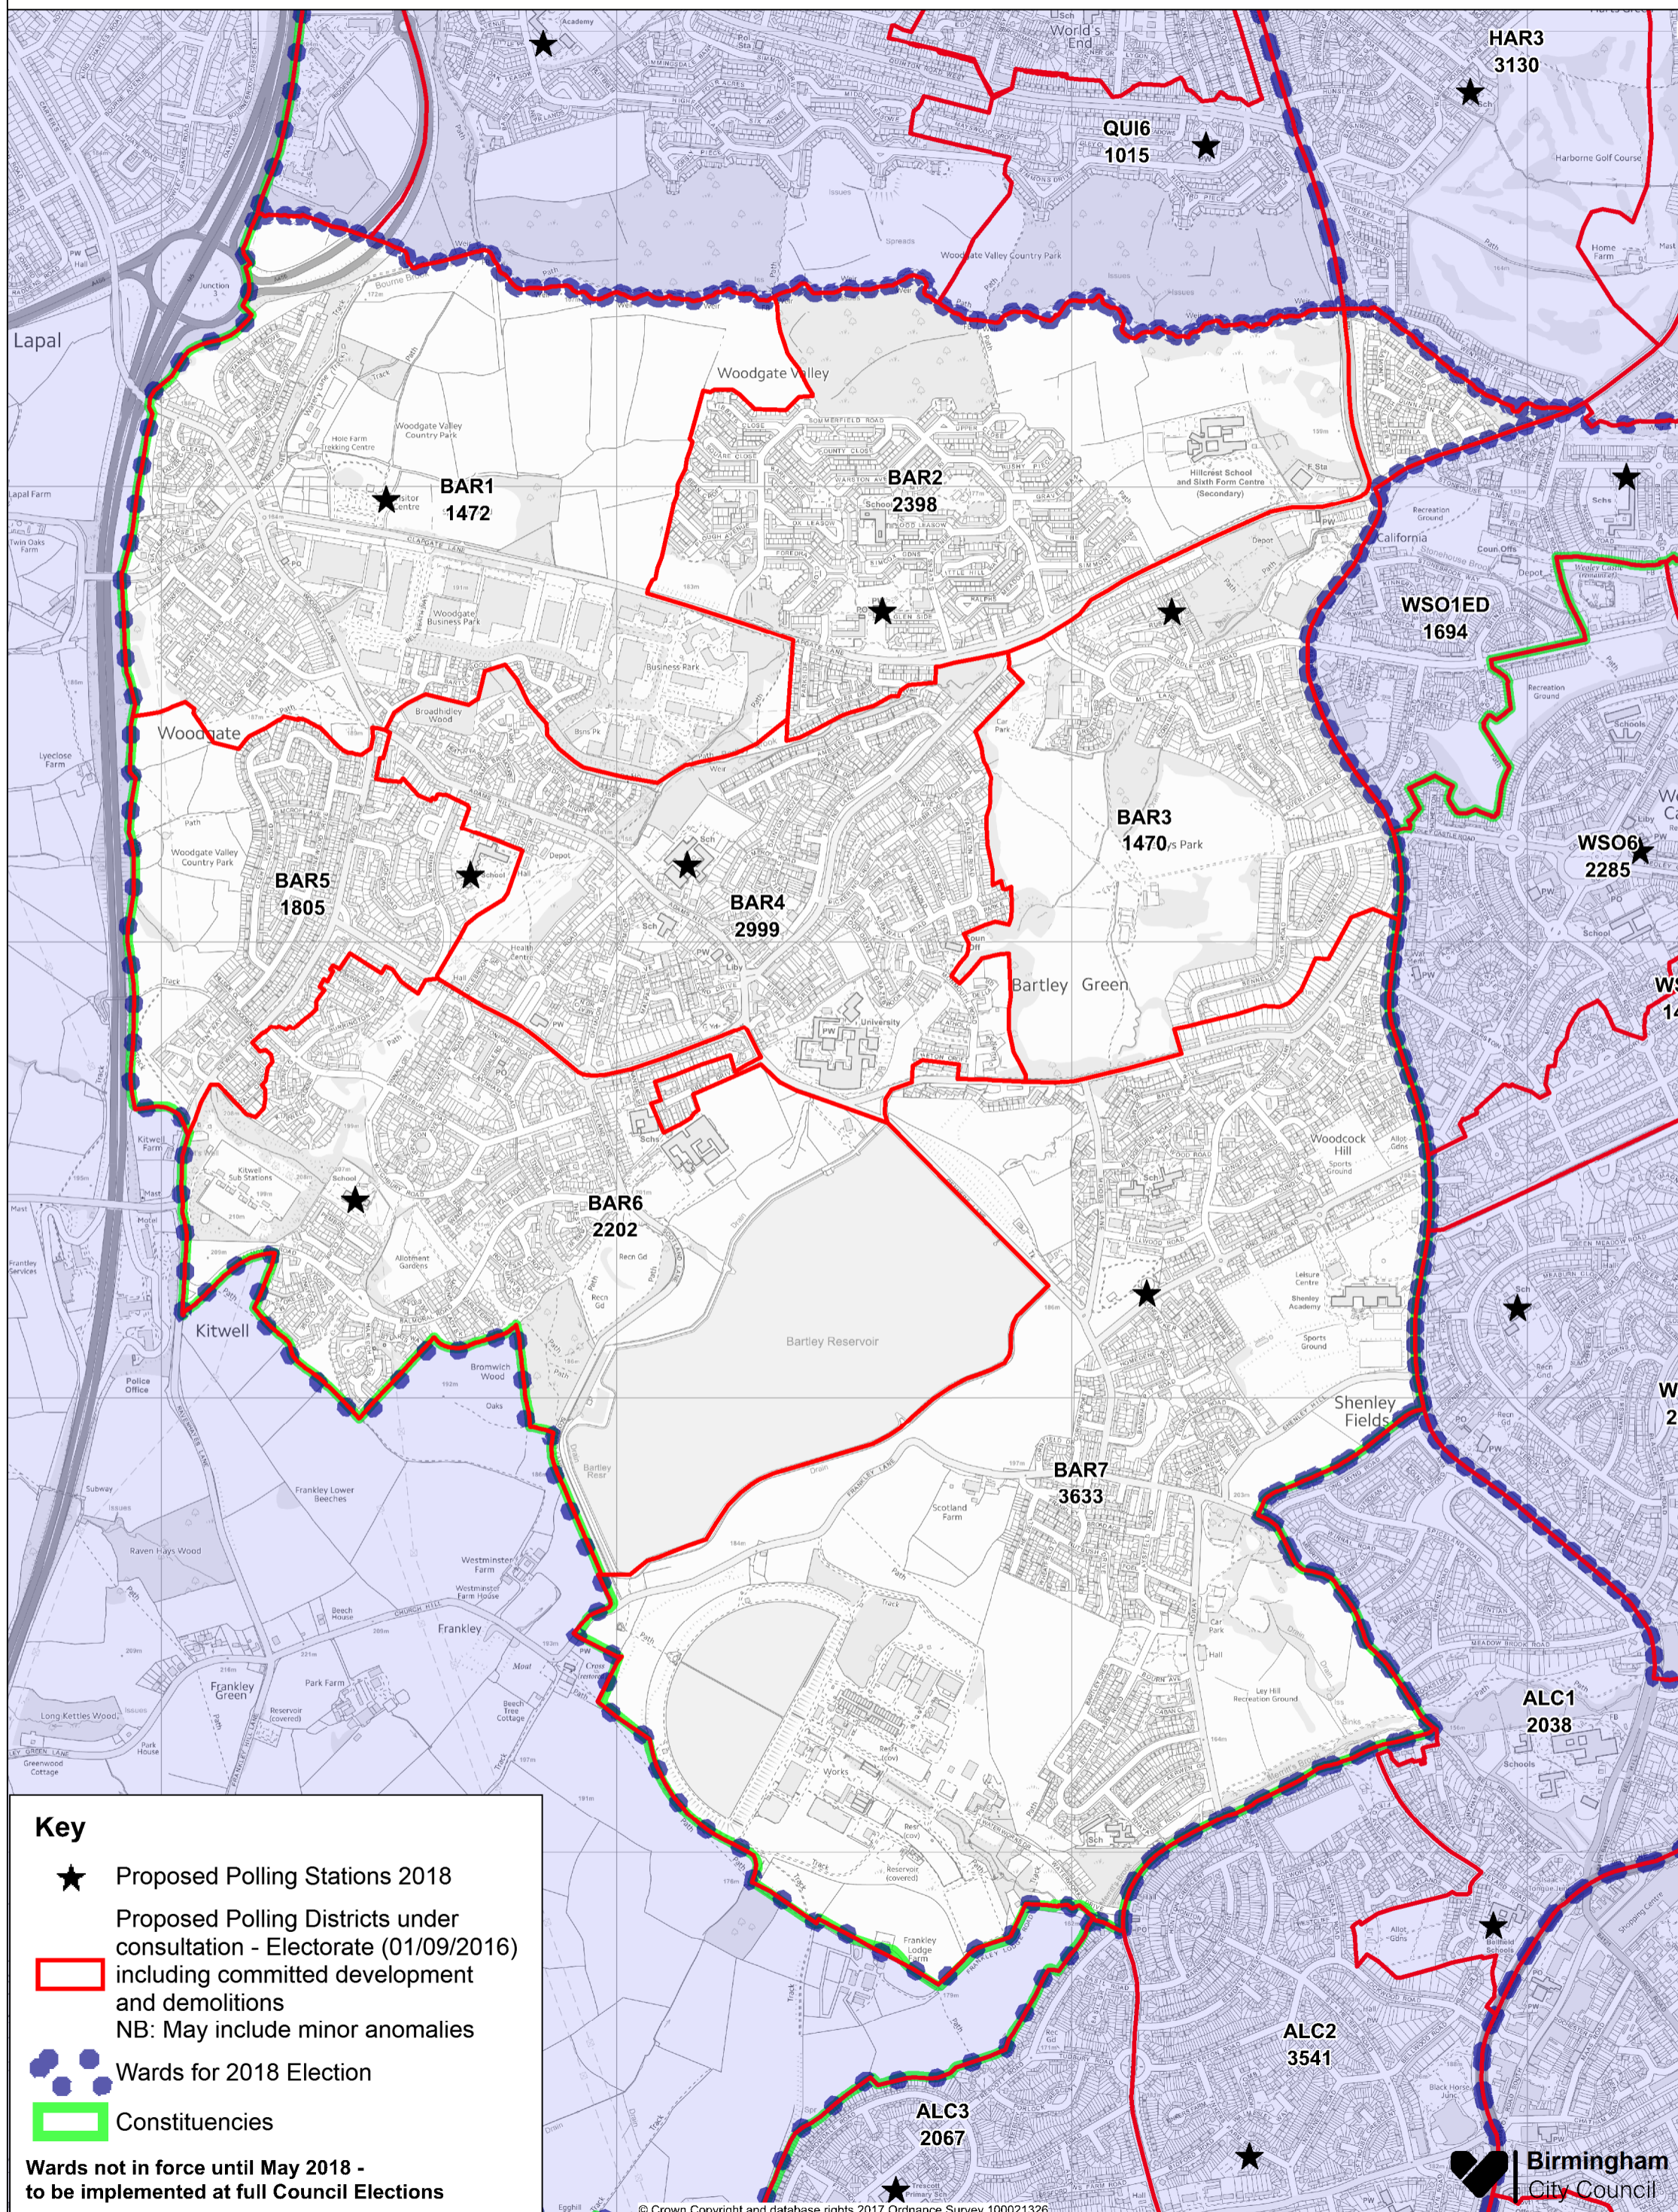

Bartley Green Ward

Proposed Polling Districts 2018

Key

- ★ Proposed Polling Stations 2018
- Proposed Polling Districts under consultation - Electorate (01/09/2016) including committed development and demolitions
NB: May include minor anomalies
- Wards for 2018 Election
- Constituencies

Wards not in force until May 2018 - to be implemented at full Council Elections