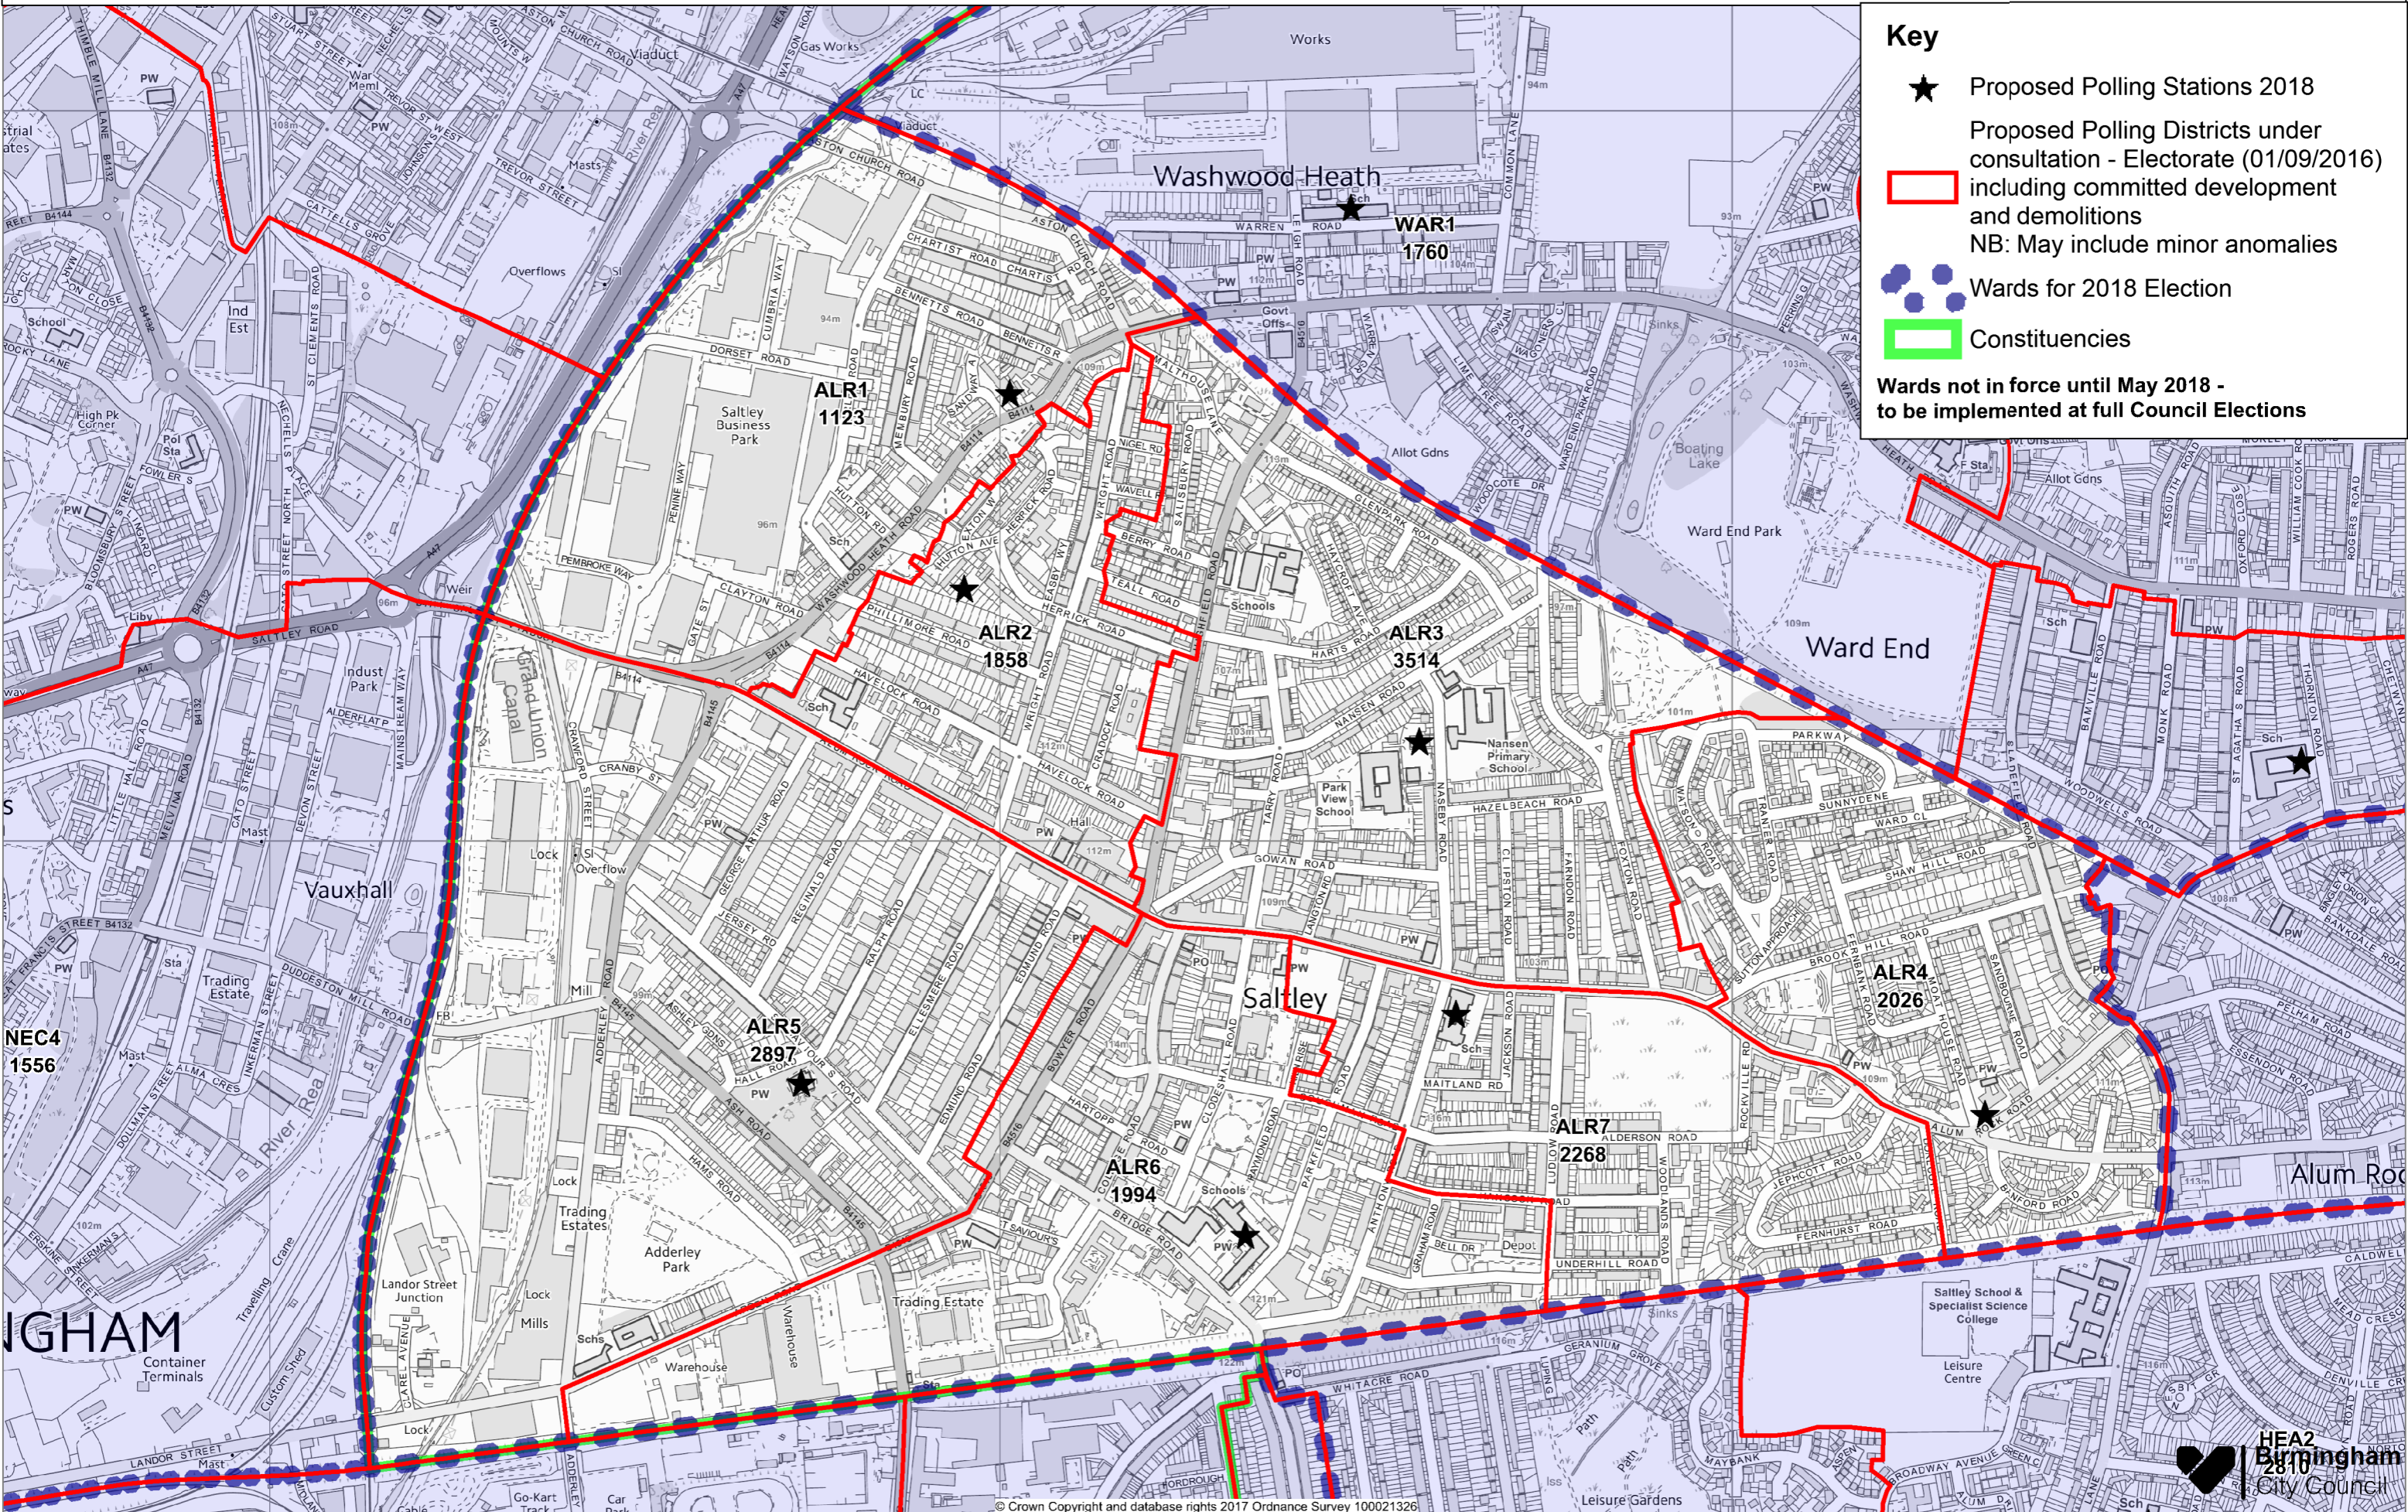

Alum Rock Ward

Proposed Polling Districts 2018

Key

- ★ Proposed Polling Stations 2018
- Proposed Polling Districts under consultation - Electorate (01/09/2016) including committed development and demolitions
NB: May include minor anomalies
- Wards for 2018 Election
- Constituencies

Wards not in force until May 2018 - to be implemented at full Council Elections

IGHAM
Container Terminals