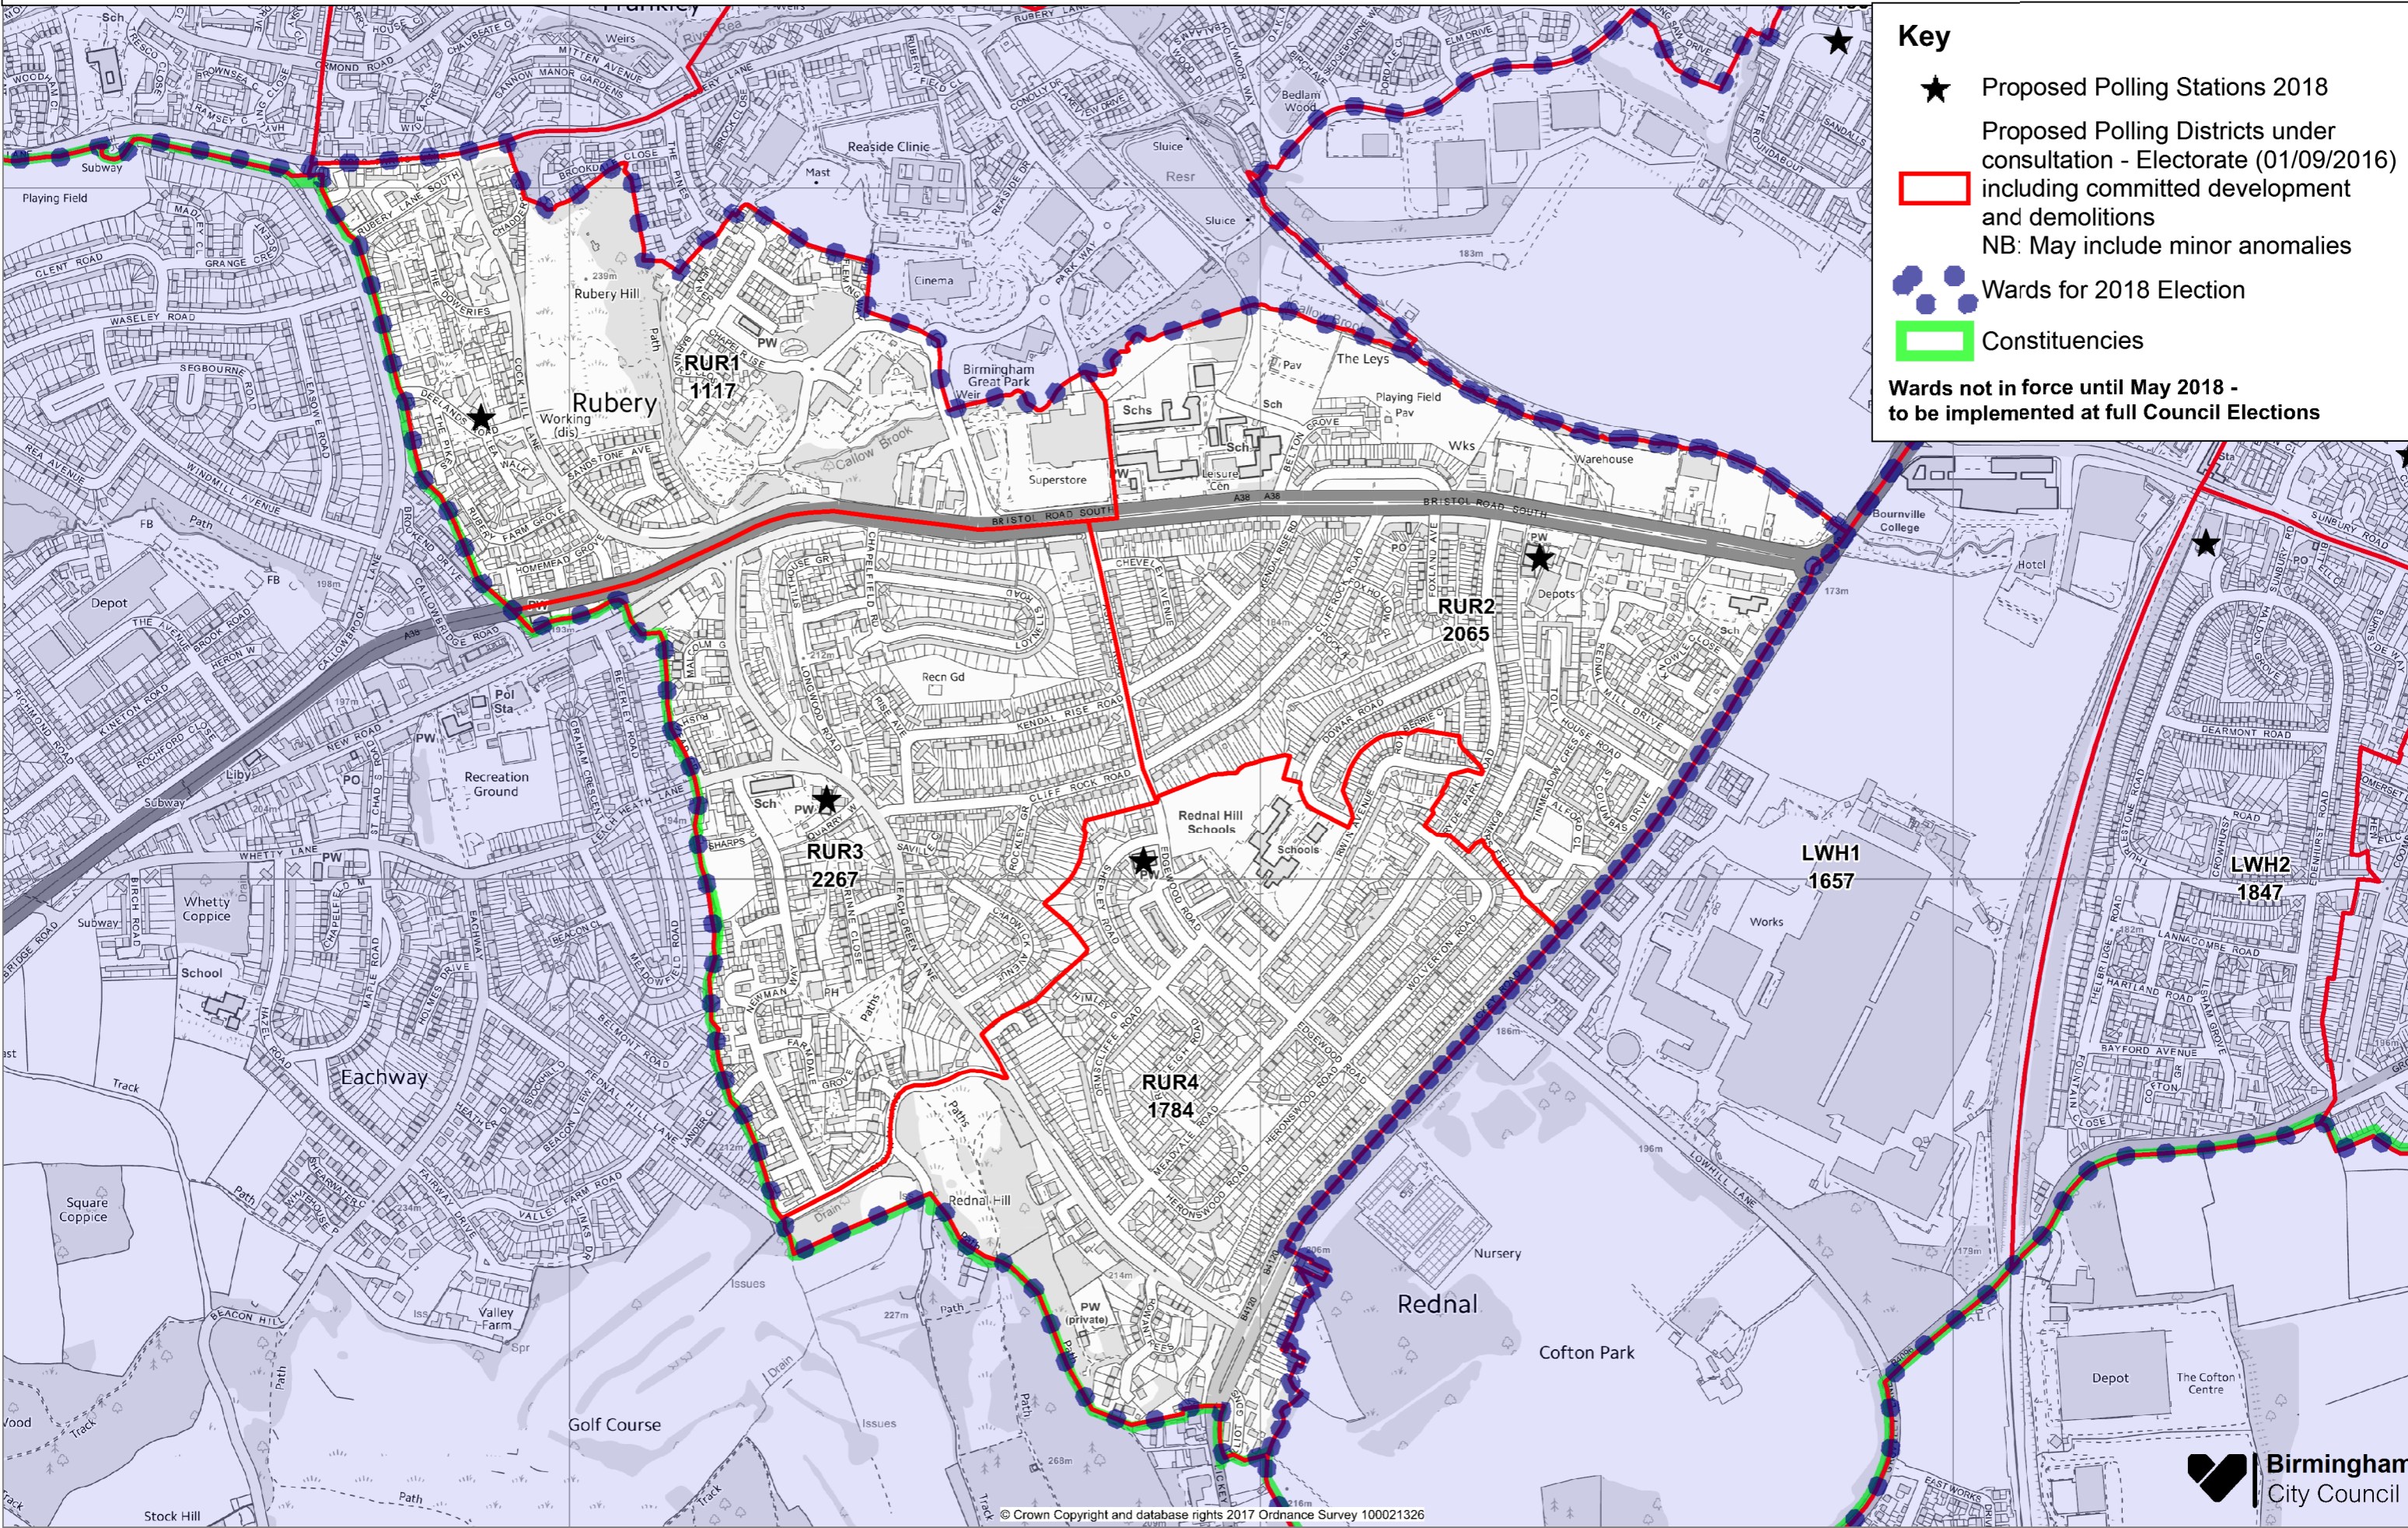

Rubery & Rednal Ward

Proposed Polling Districts 2018

Key

- ★ Proposed Polling Stations 2018
- Proposed Polling Districts under consultation - Electorate (01/09/2016) including committed development and demolitions
NB: May include minor anomalies
- Wards for 2018 Election
- Constituencies

Wards not in force until May 2018 - to be implemented at full Council Elections