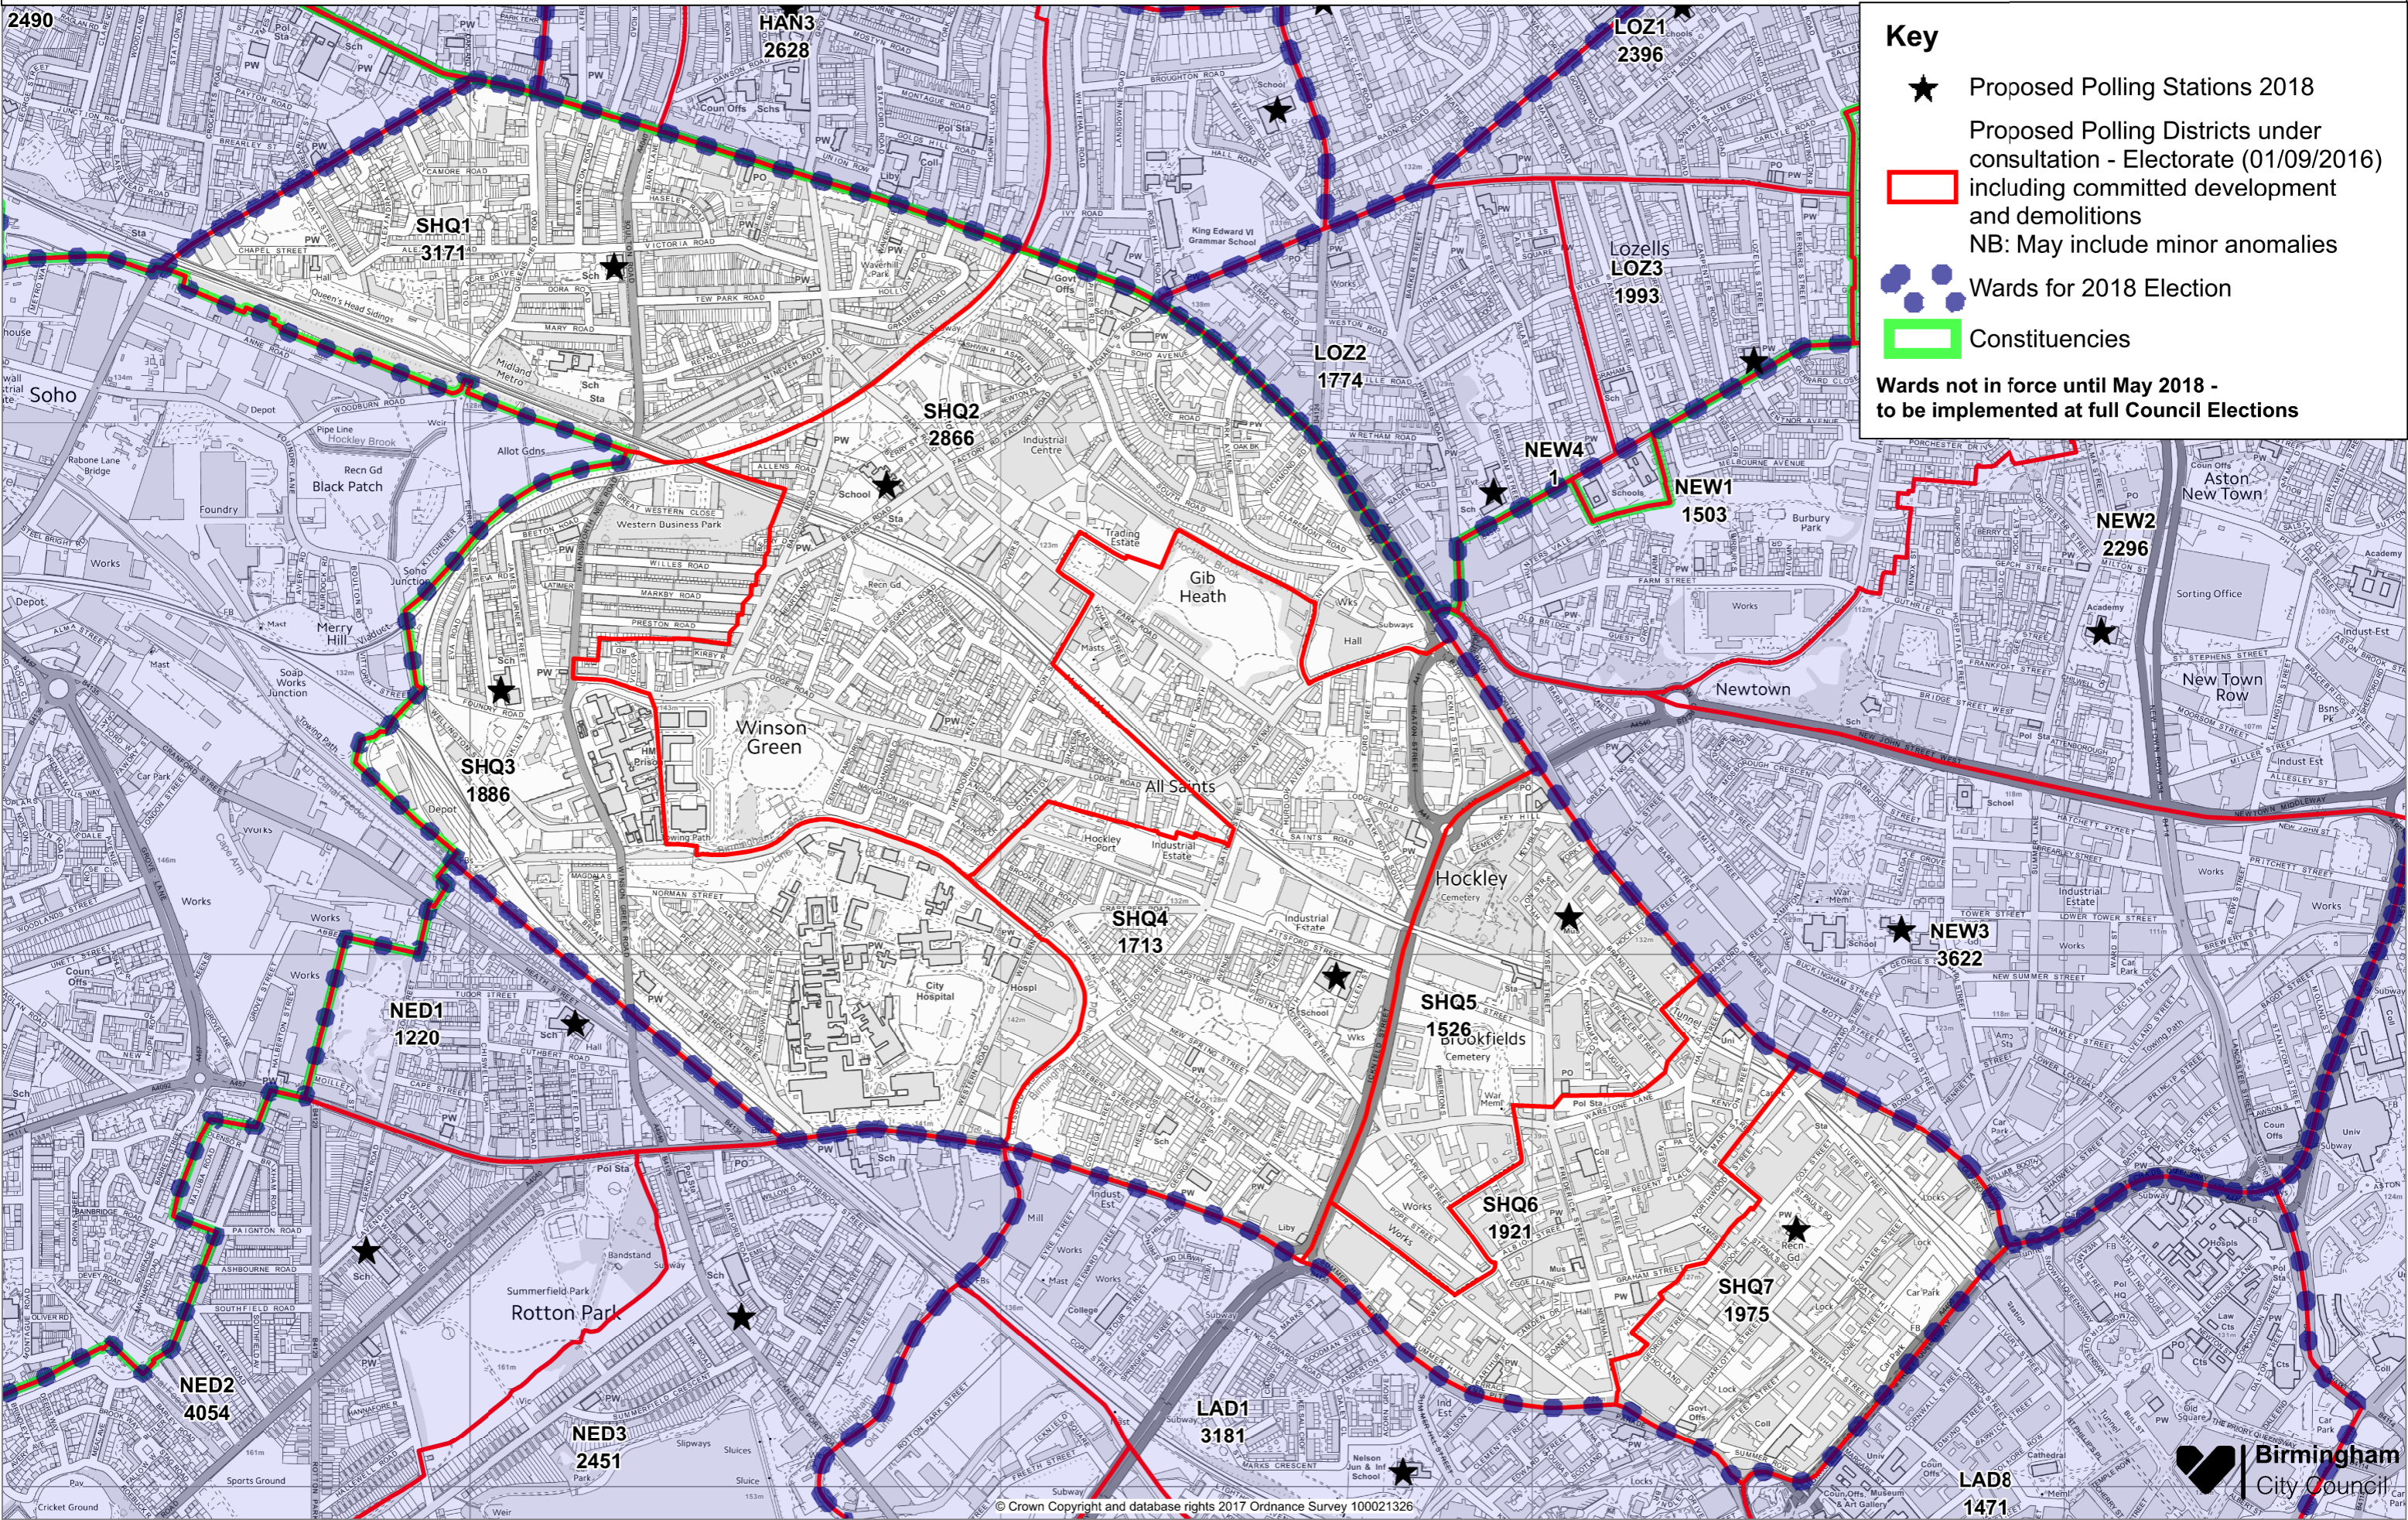

Soho & Jewellery Quarter Ward

Proposed Polling Districts 2018

Key

- ★ Proposed Polling Stations 2018
- Proposed Polling Districts under consultation - Electorate (01/09/2016) including committed development and demolitions
NB: May include minor anomalies
- Wards for 2018 Election
- Constituencies

Wards not in force until May 2018 - to be implemented at full Council Elections