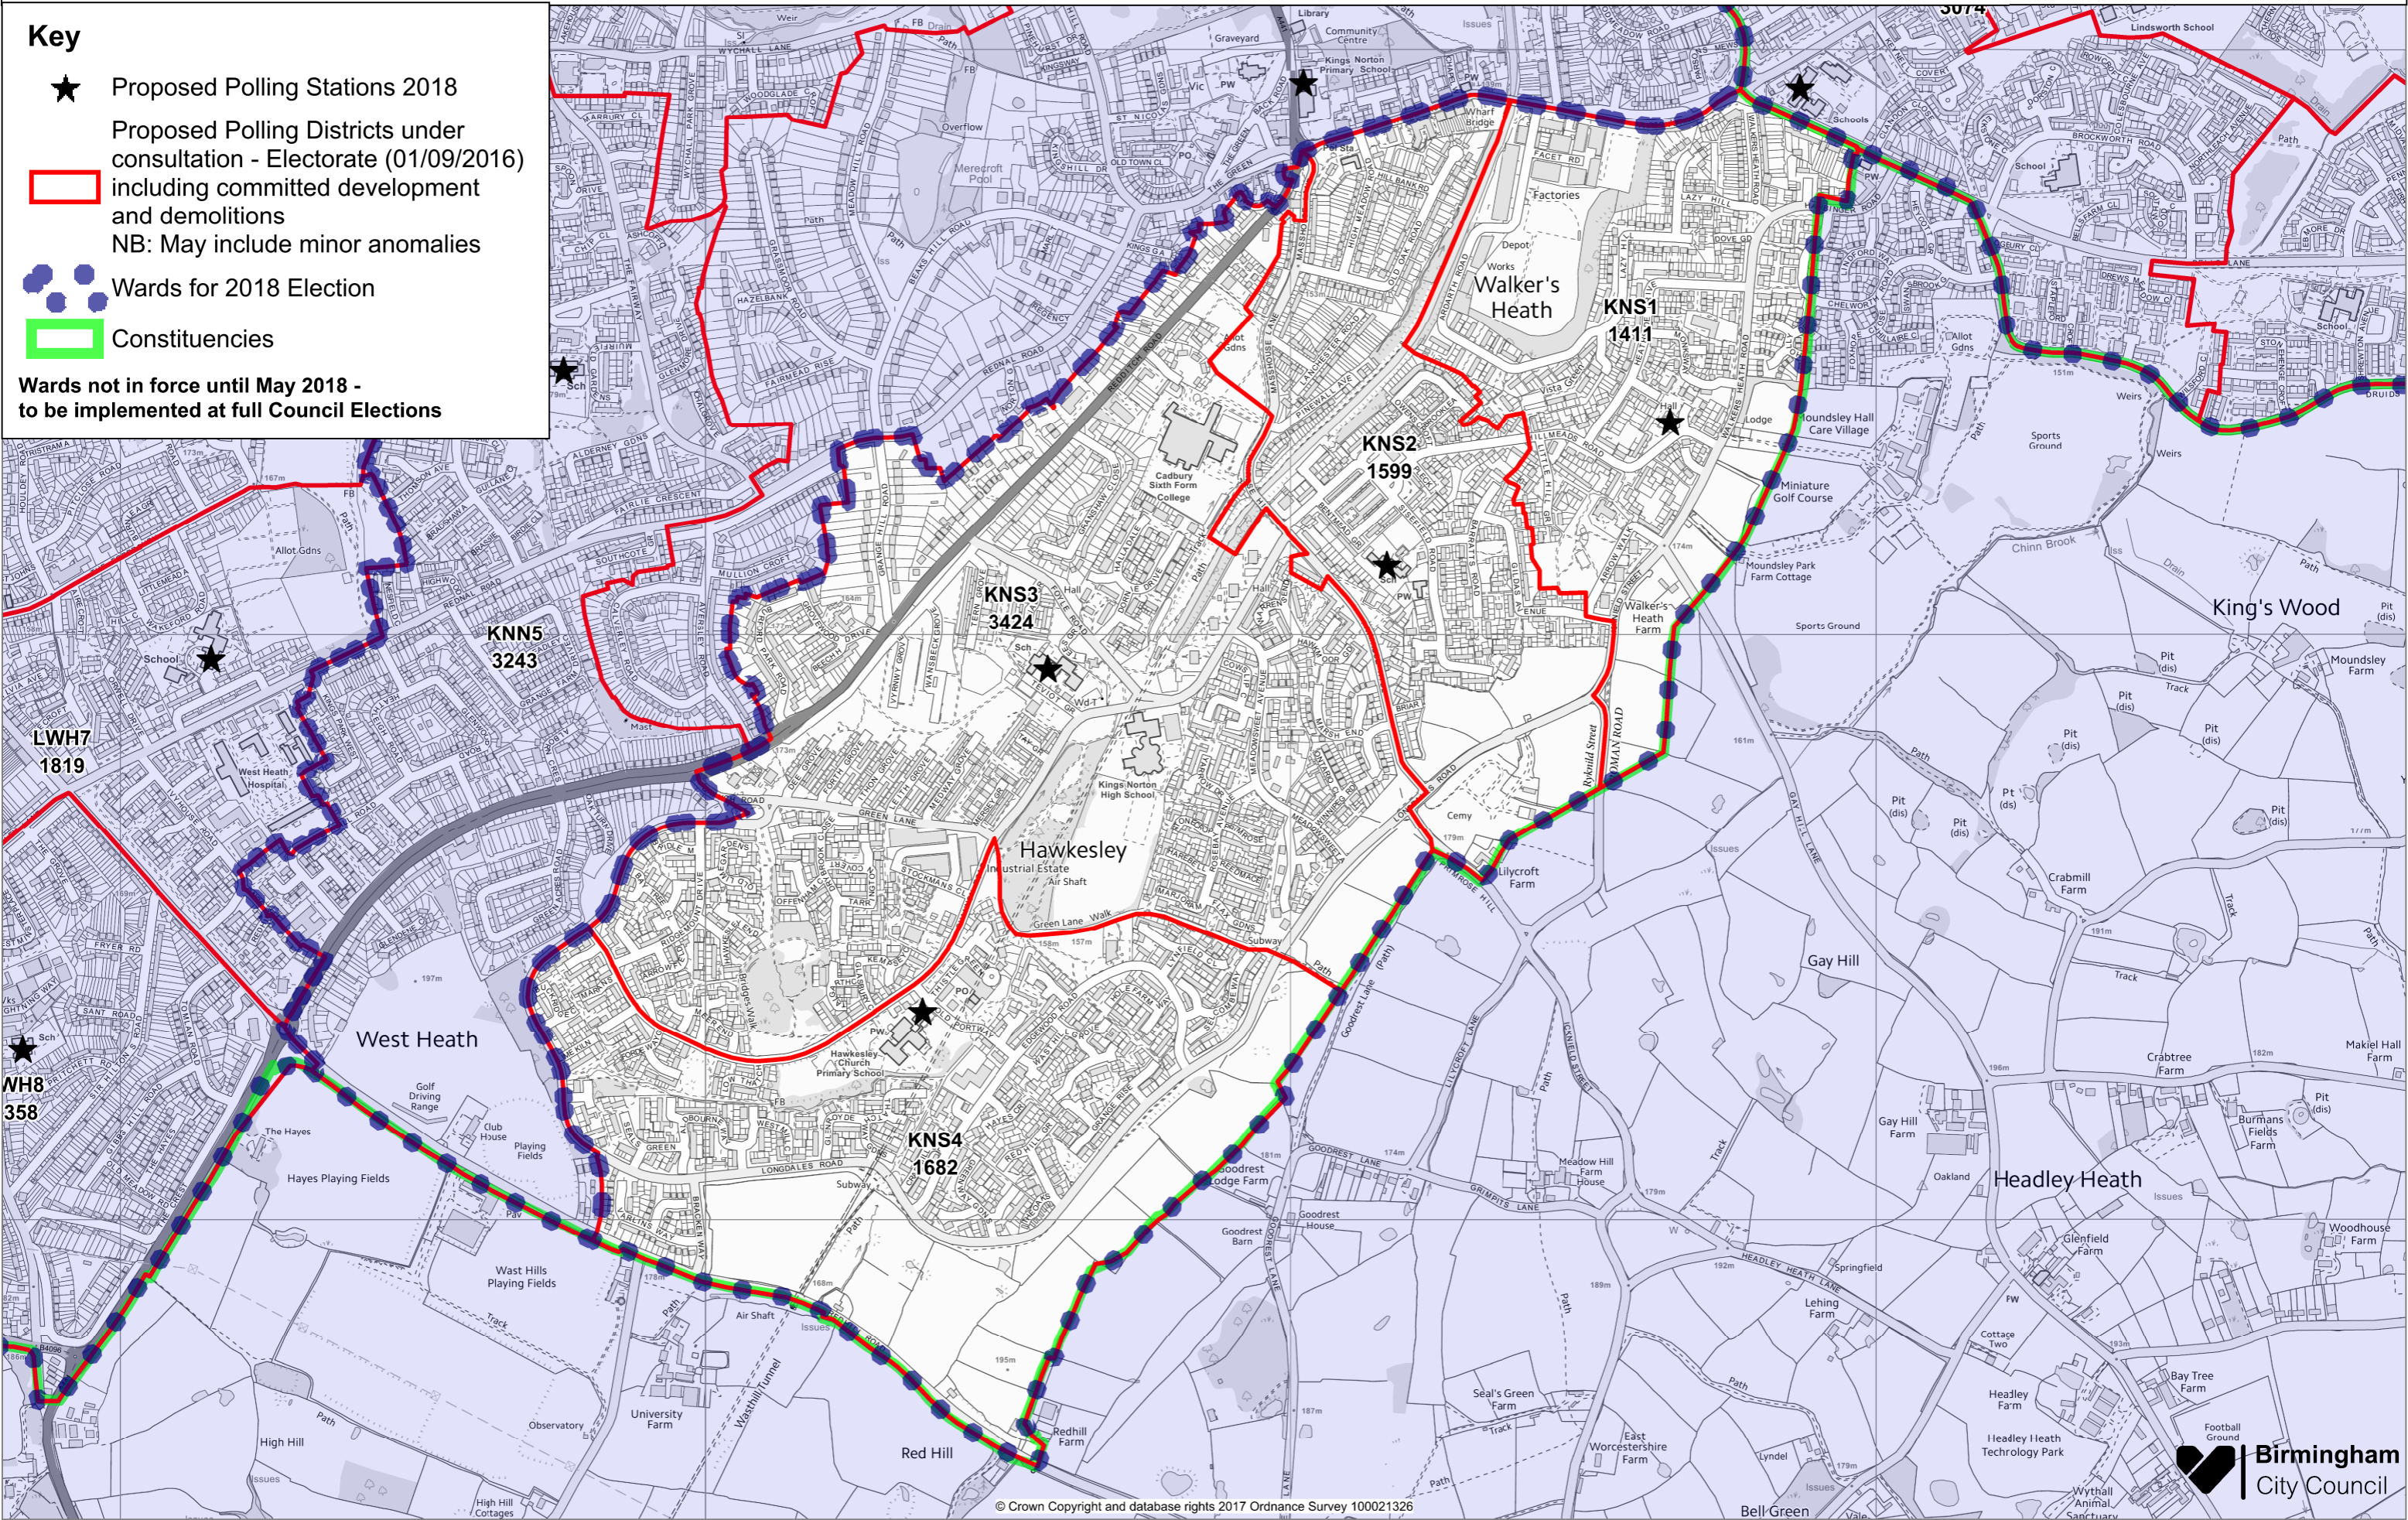

# King's Norton South Ward

## Proposed Polling Districts 2018

**Key**

- ★ Proposed Polling Stations 2018
- Proposed Polling Districts under consultation - Electorate (01/09/2016) including committed development and demolitions  
NB: May include minor anomalies
- Wards for 2018 Election
- Constituencies

**Wards not in force until May 2018 - to be implemented at full Council Elections**

© Crown Copyright and database rights 2017 Ordnance Survey 100021326