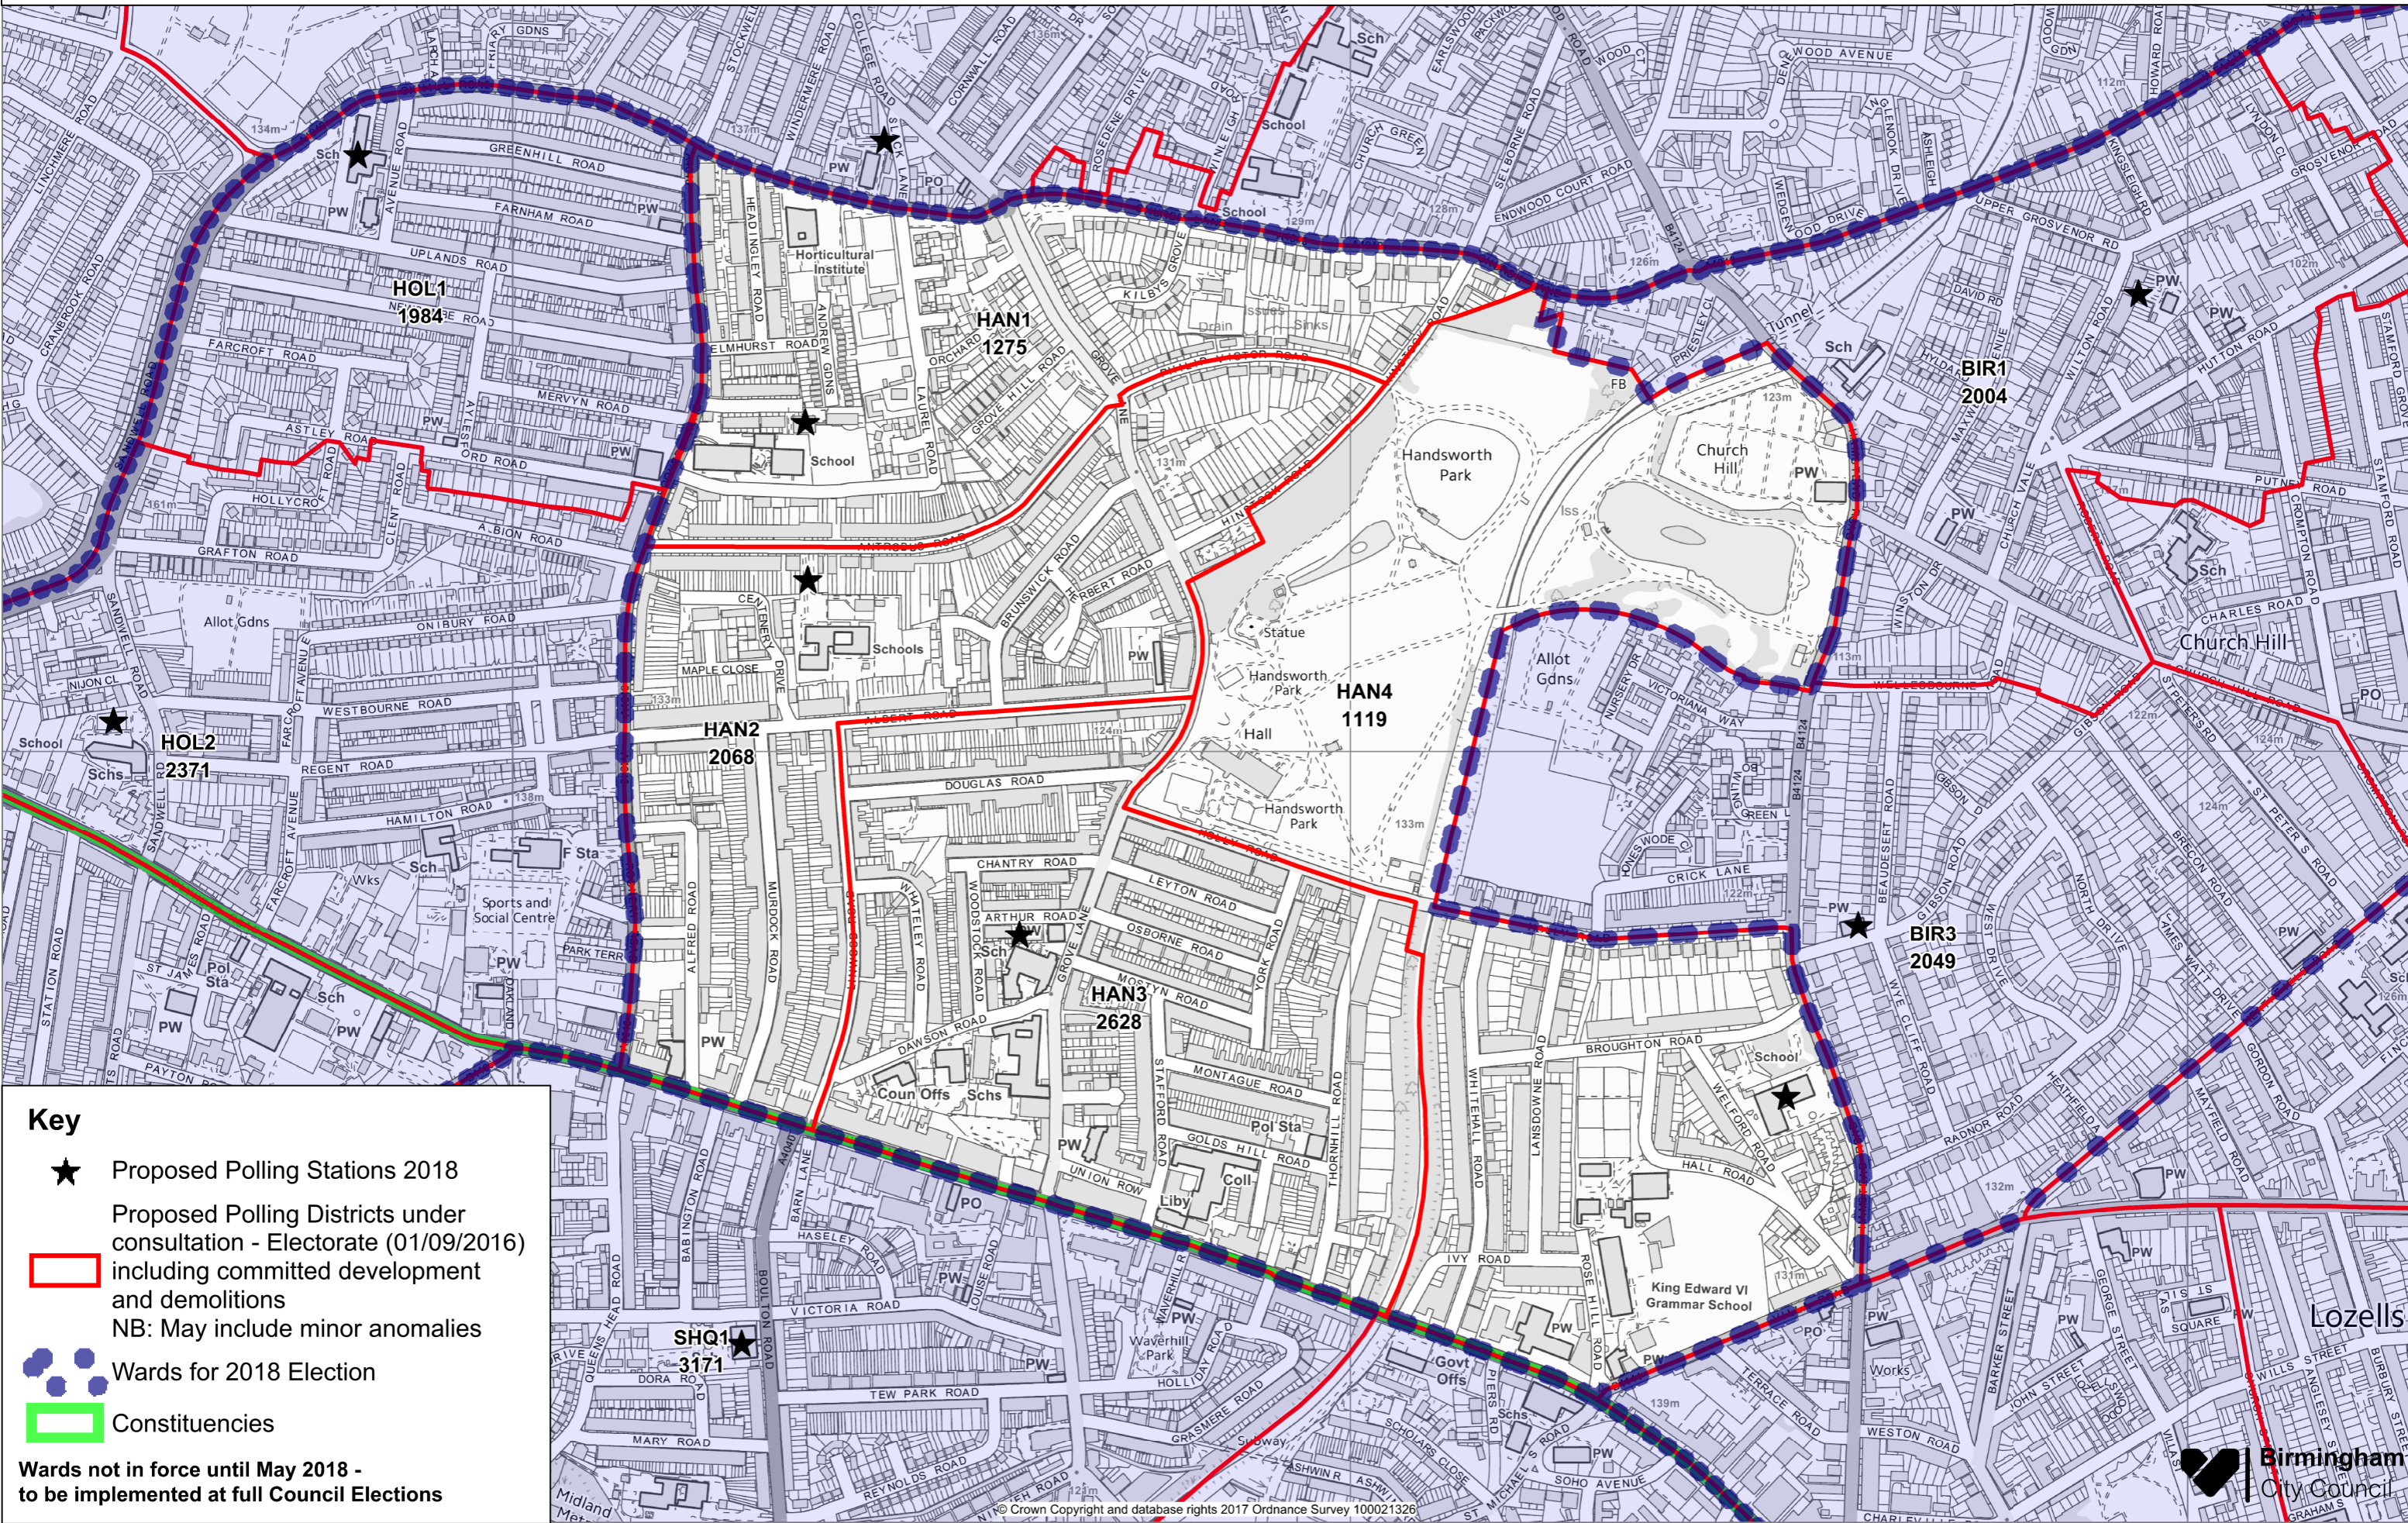

Handsworth Ward

Proposed Polling Districts 2018

Key

- ★ Proposed Polling Stations 2018
- Proposed Polling Districts under consultation - Electorate (01/09/2016) including committed development and demolitions
NB: May include minor anomalies
- Wards for 2018 Election
- ▭ Constituencies

Wards not in force until May 2018 - to be implemented at full Council Elections