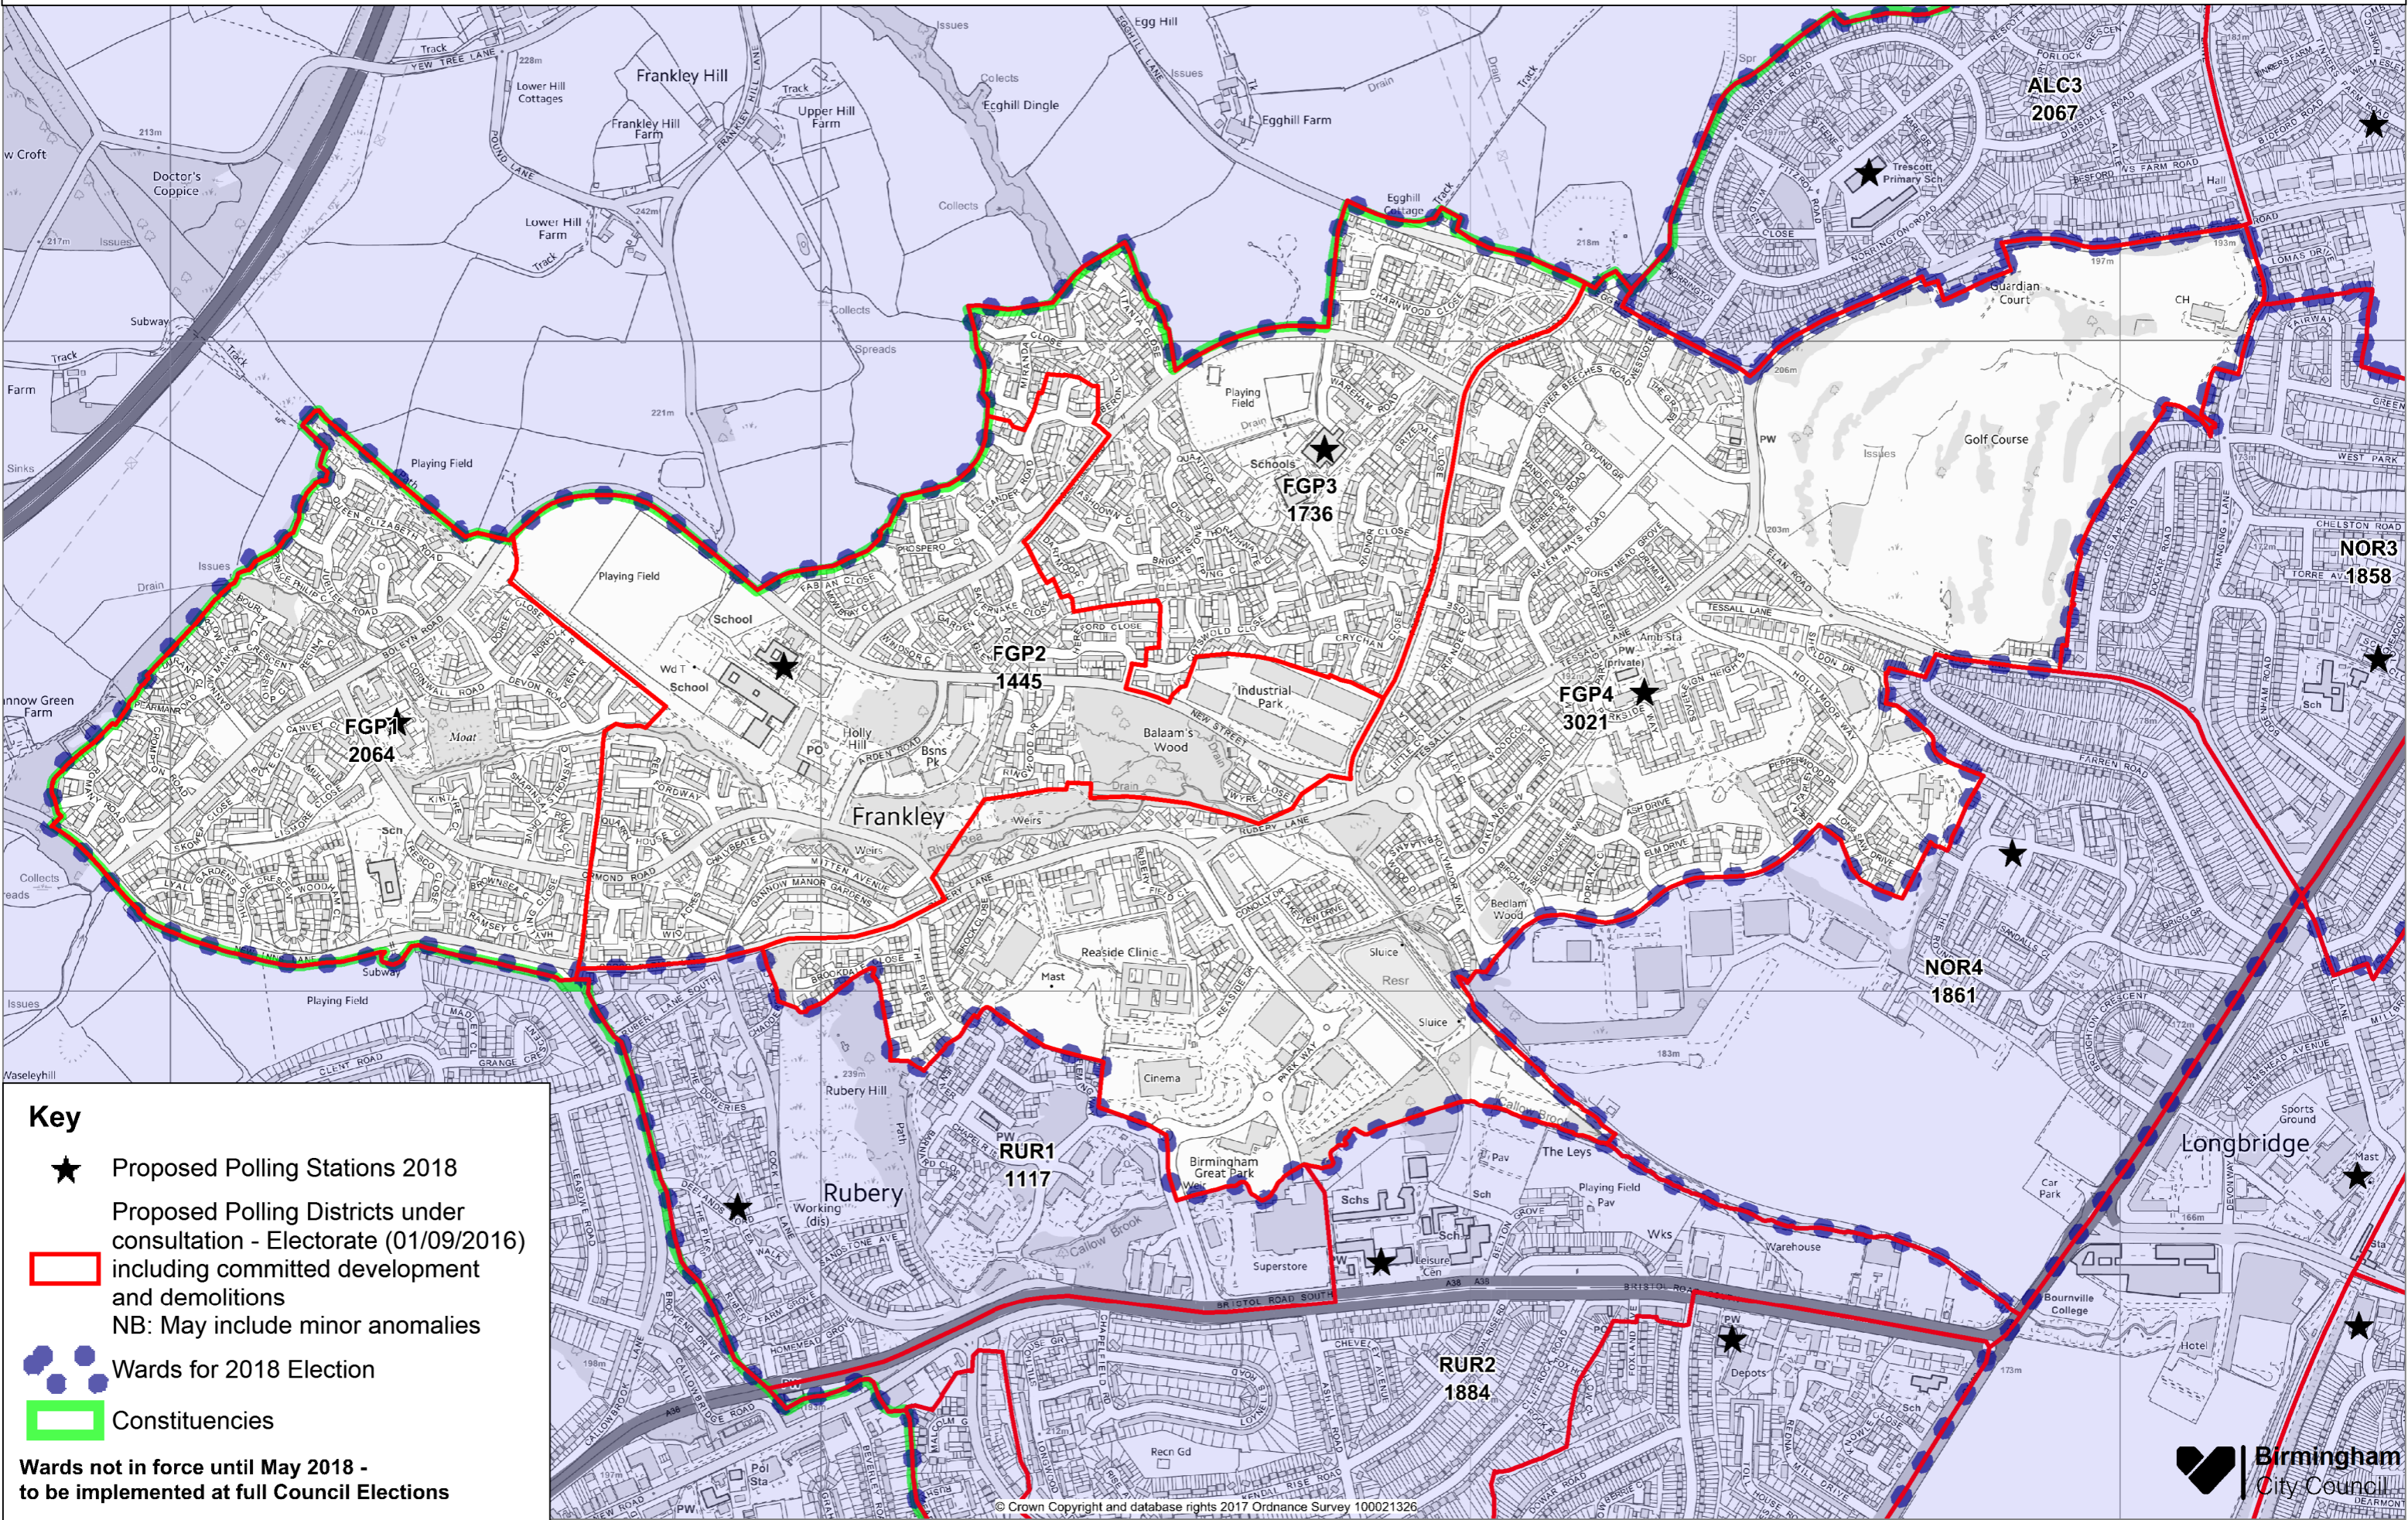

## Proposed Polling Districts 2018

**Key**

- ★ Proposed Polling Stations 2018
- Proposed Polling Districts under consultation - Electorate (01/09/2016) including committed development and demolitions  
NB: May include minor anomalies
- Wards for 2018 Election
- ▭ Constituencies

Wards not in force until May 2018 - to be implemented at full Council Elections