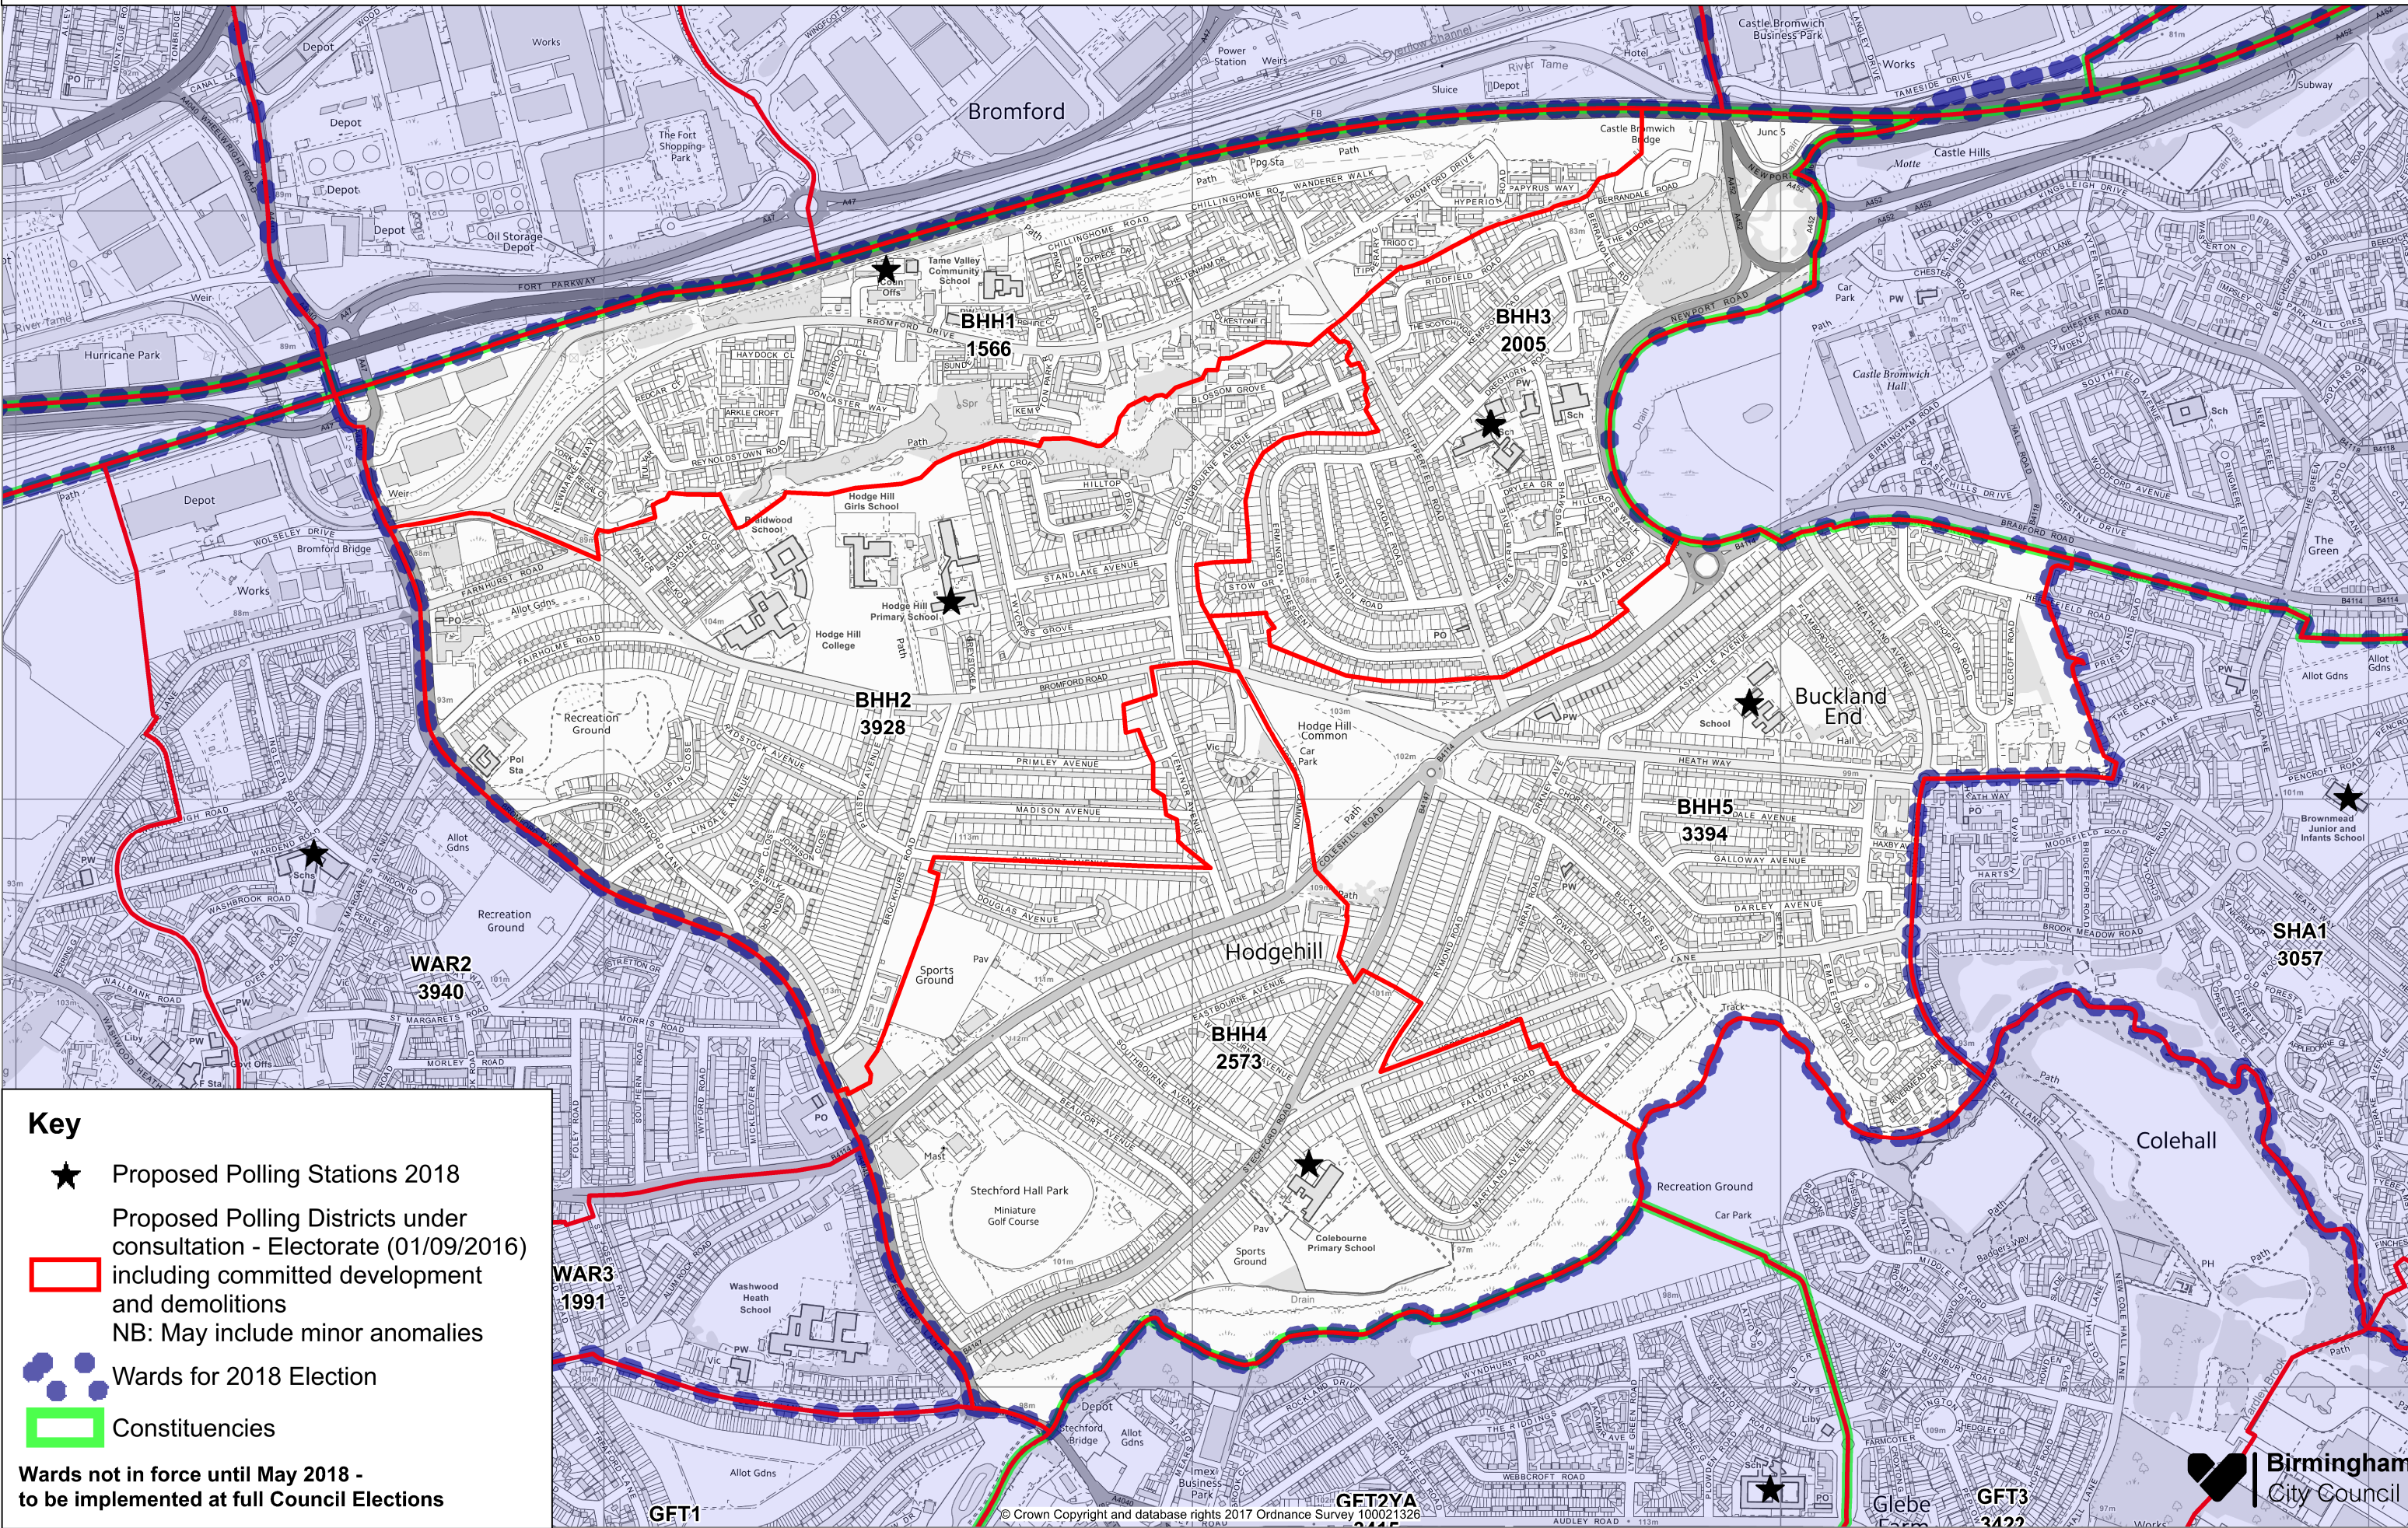

Bromford & Hodge Hill Ward

Proposed Polling Districts 2018

Key

- ★ Proposed Polling Stations 2018
- Proposed Polling Districts under consultation - Electorate (01/09/2016) including committed development and demolitions
NB: May include minor anomalies
- Wards for 2018 Election
- ▭ Constituencies

Wards not in force until May 2018 - to be implemented at full Council Elections