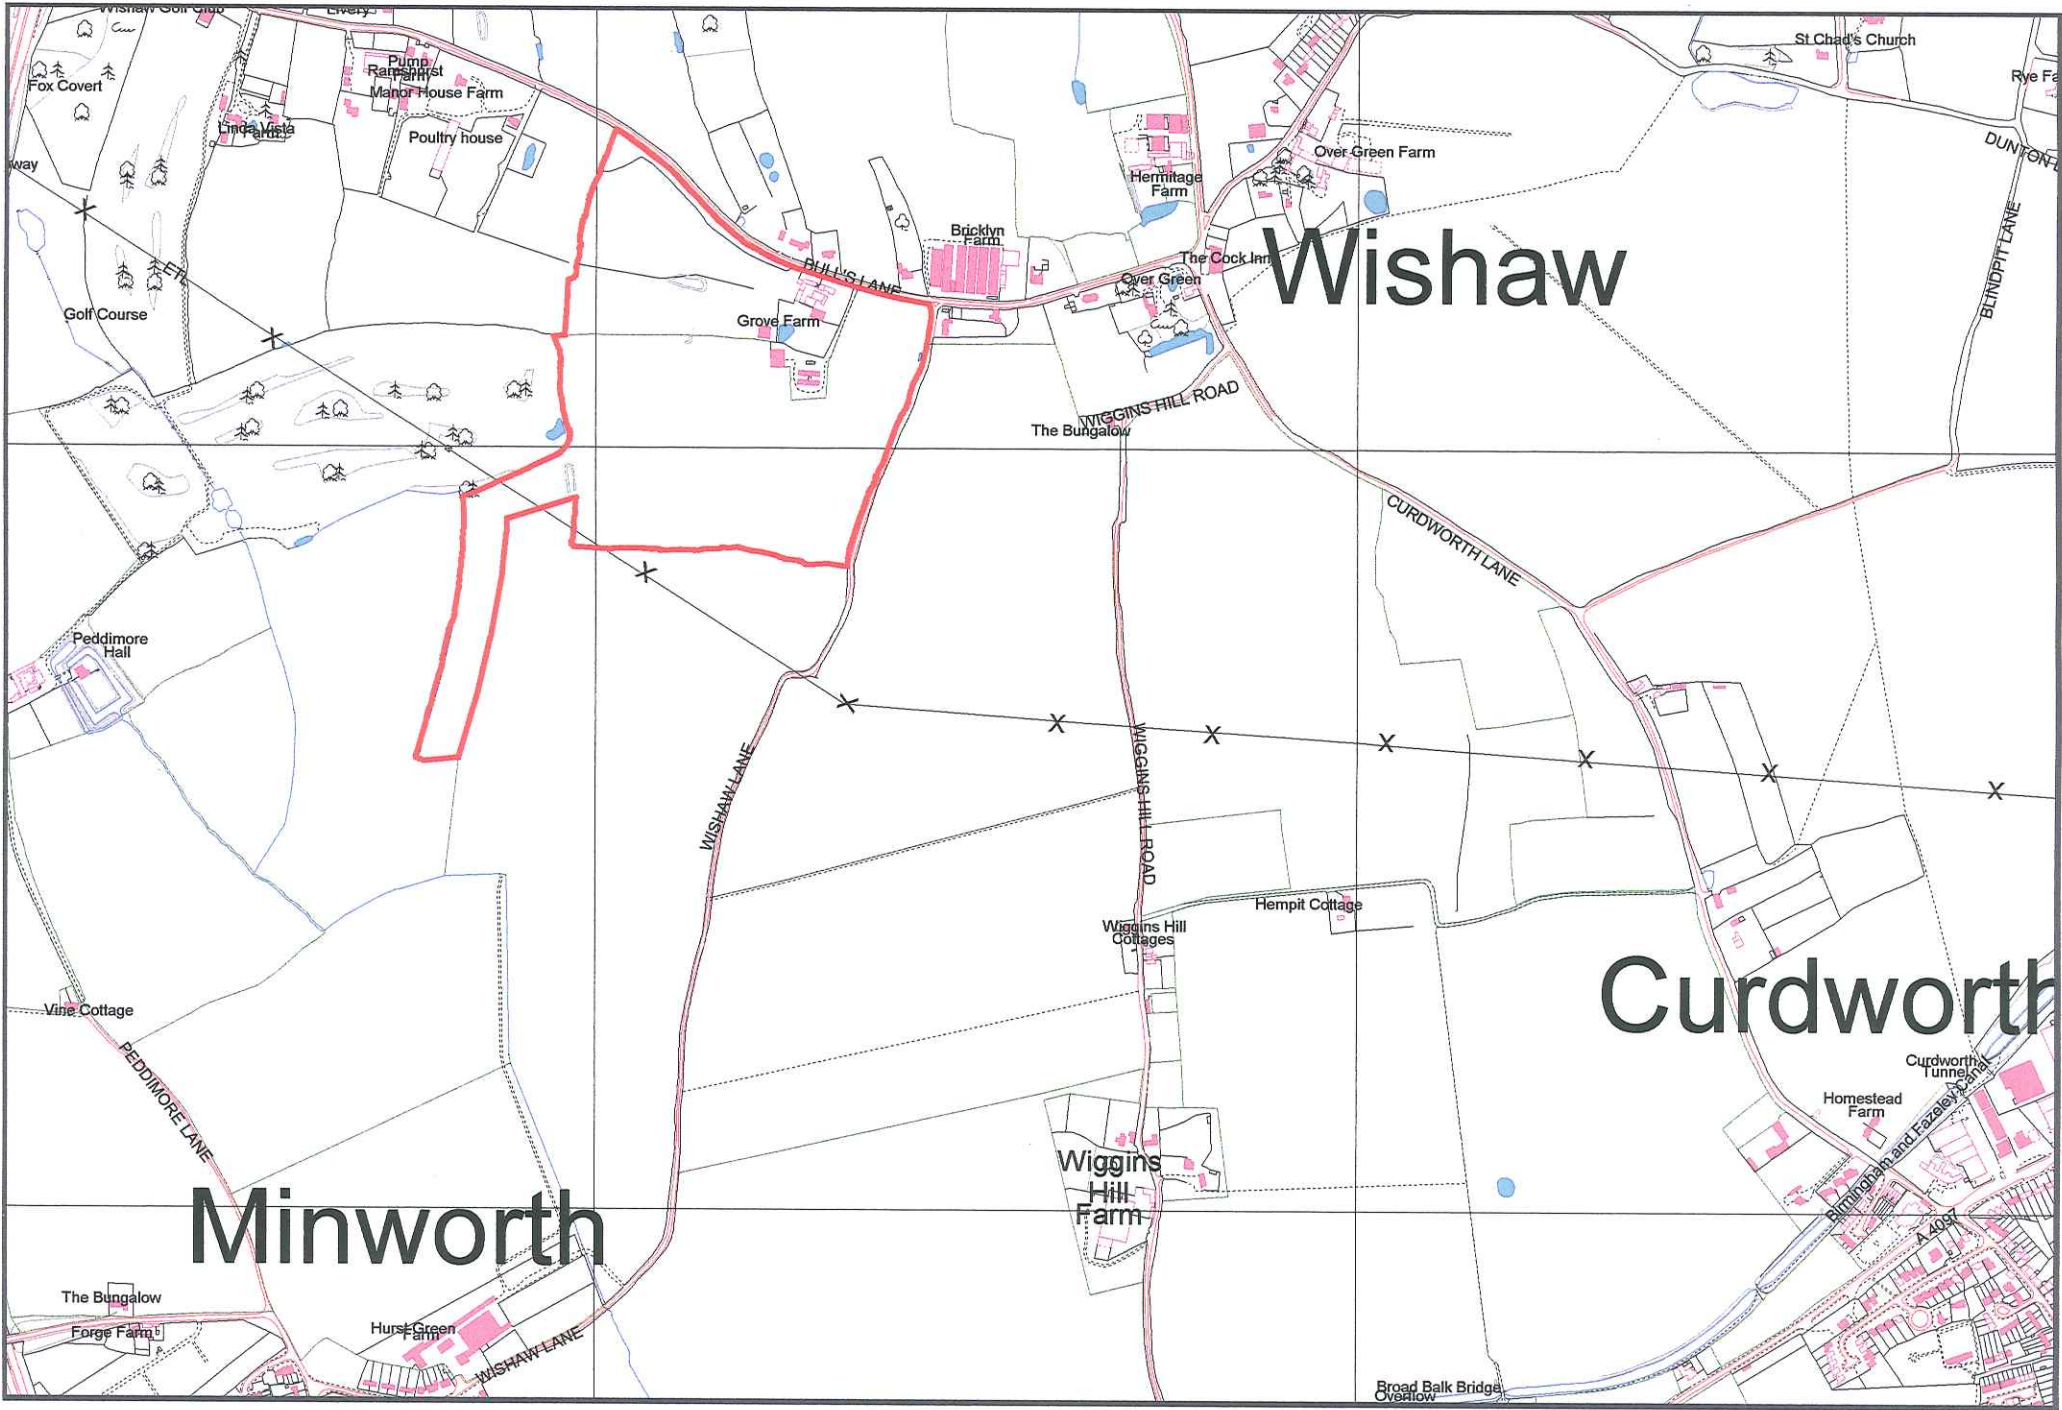

Wishaw

Curdworth

Minworth

St Chad's Church

Fox Covert

Pump
Rabbit
Manor House Farm

Poultry house

Hermitage
Farm

Over Green Farm

Grove Farm

Bricklyn
Farm

The Cock Inn
Over Green

Golf Course

The Bungalow

WIGGINS HILL ROAD

CURDWORTH LANE

BLINDPITT LANE

Peddimore
Hall

Vine Cottage

WISHAW LANE

WIGGINS HILL ROAD

Hempit Cottage

Wiggins Hill
Cottages

Wiggins
Hill
Farm

Homestead
Farm

Curdworth
Tunnel

Stanhope and Fazley
Siding

A 408

The Bungalow

Forge Farm

Hurst Green
Farm

WISHAW LANE

Broad Balk Bridge
Overlay