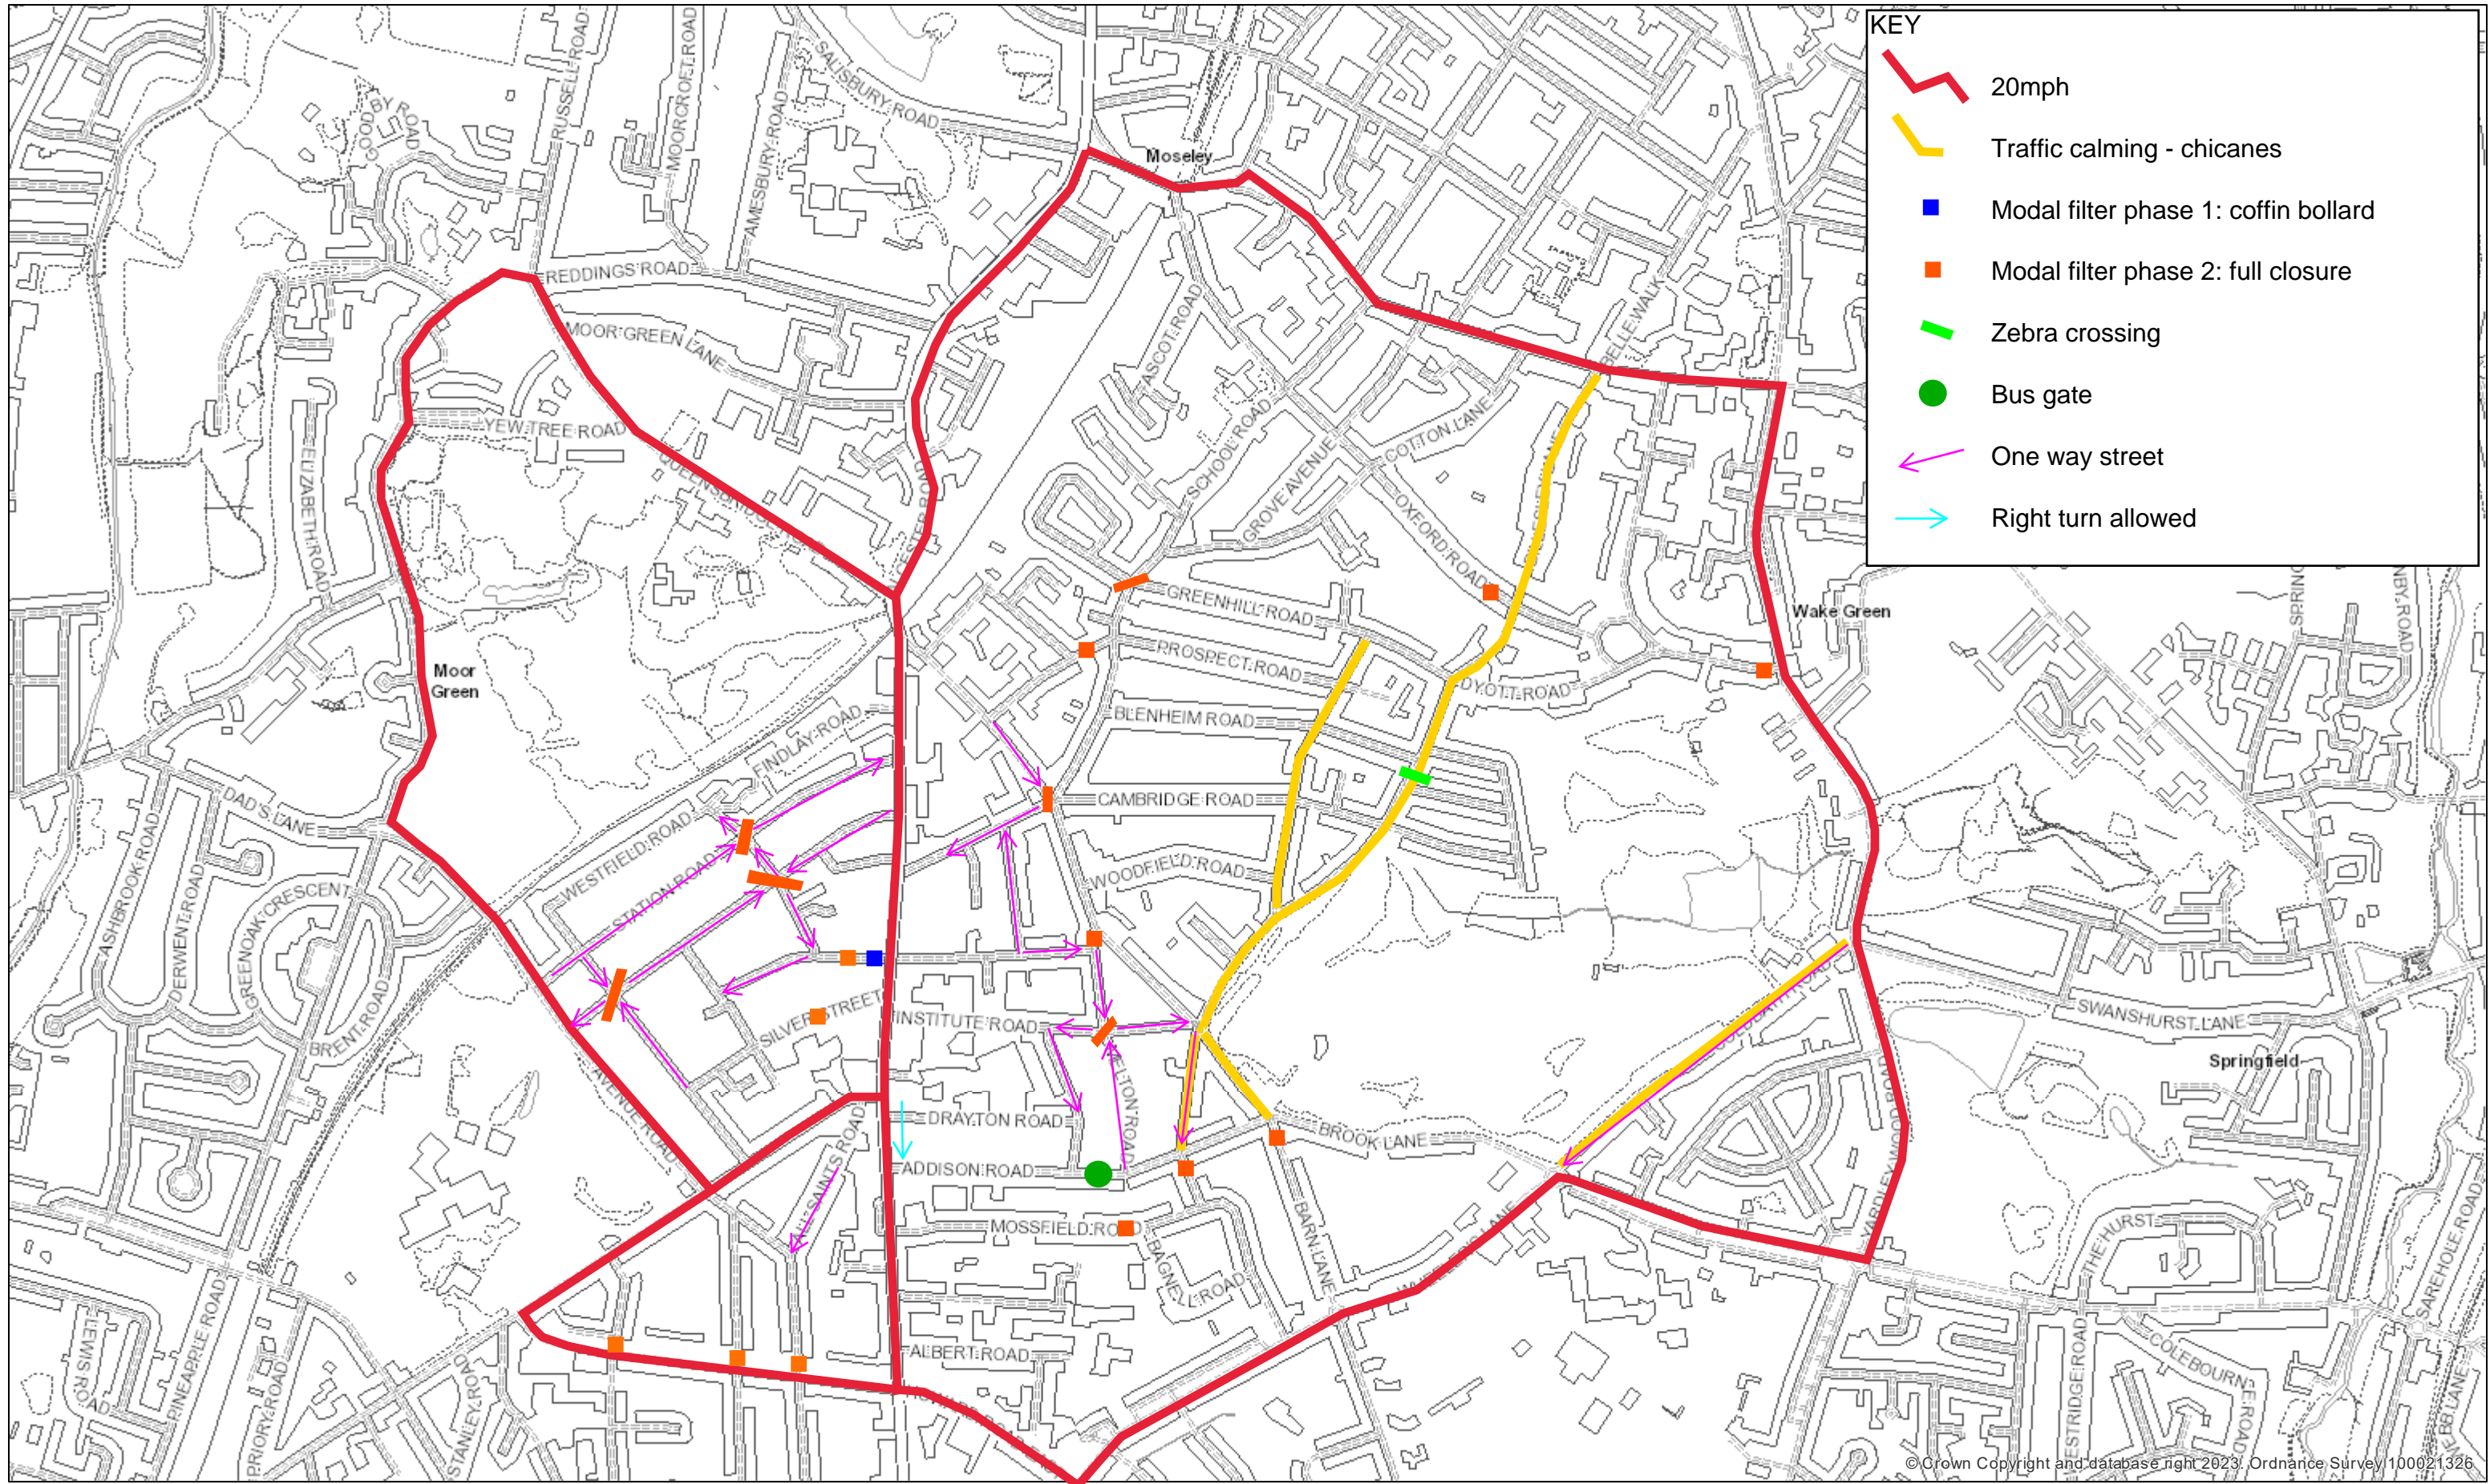

Kings Heath PfP

© Crown Copyright and database right 2023. Ordnance Survey 100021326

Date of Map Creation: 02/08/2023

Map Created By:

Scale: 1:10,000

© Crown copyright. All rights reserved. Birmingham City Council 100021326 (2019).
 You are not permitted to copy, sub-licence, distribute or sell any of this data to third parties in any form.
 © GeoPerspectives, supplied by Bluesky International Ltd
 Cities Revealed© copyright by The GeoInformation® Group, 2014 and Crown Copyright © All right reserved