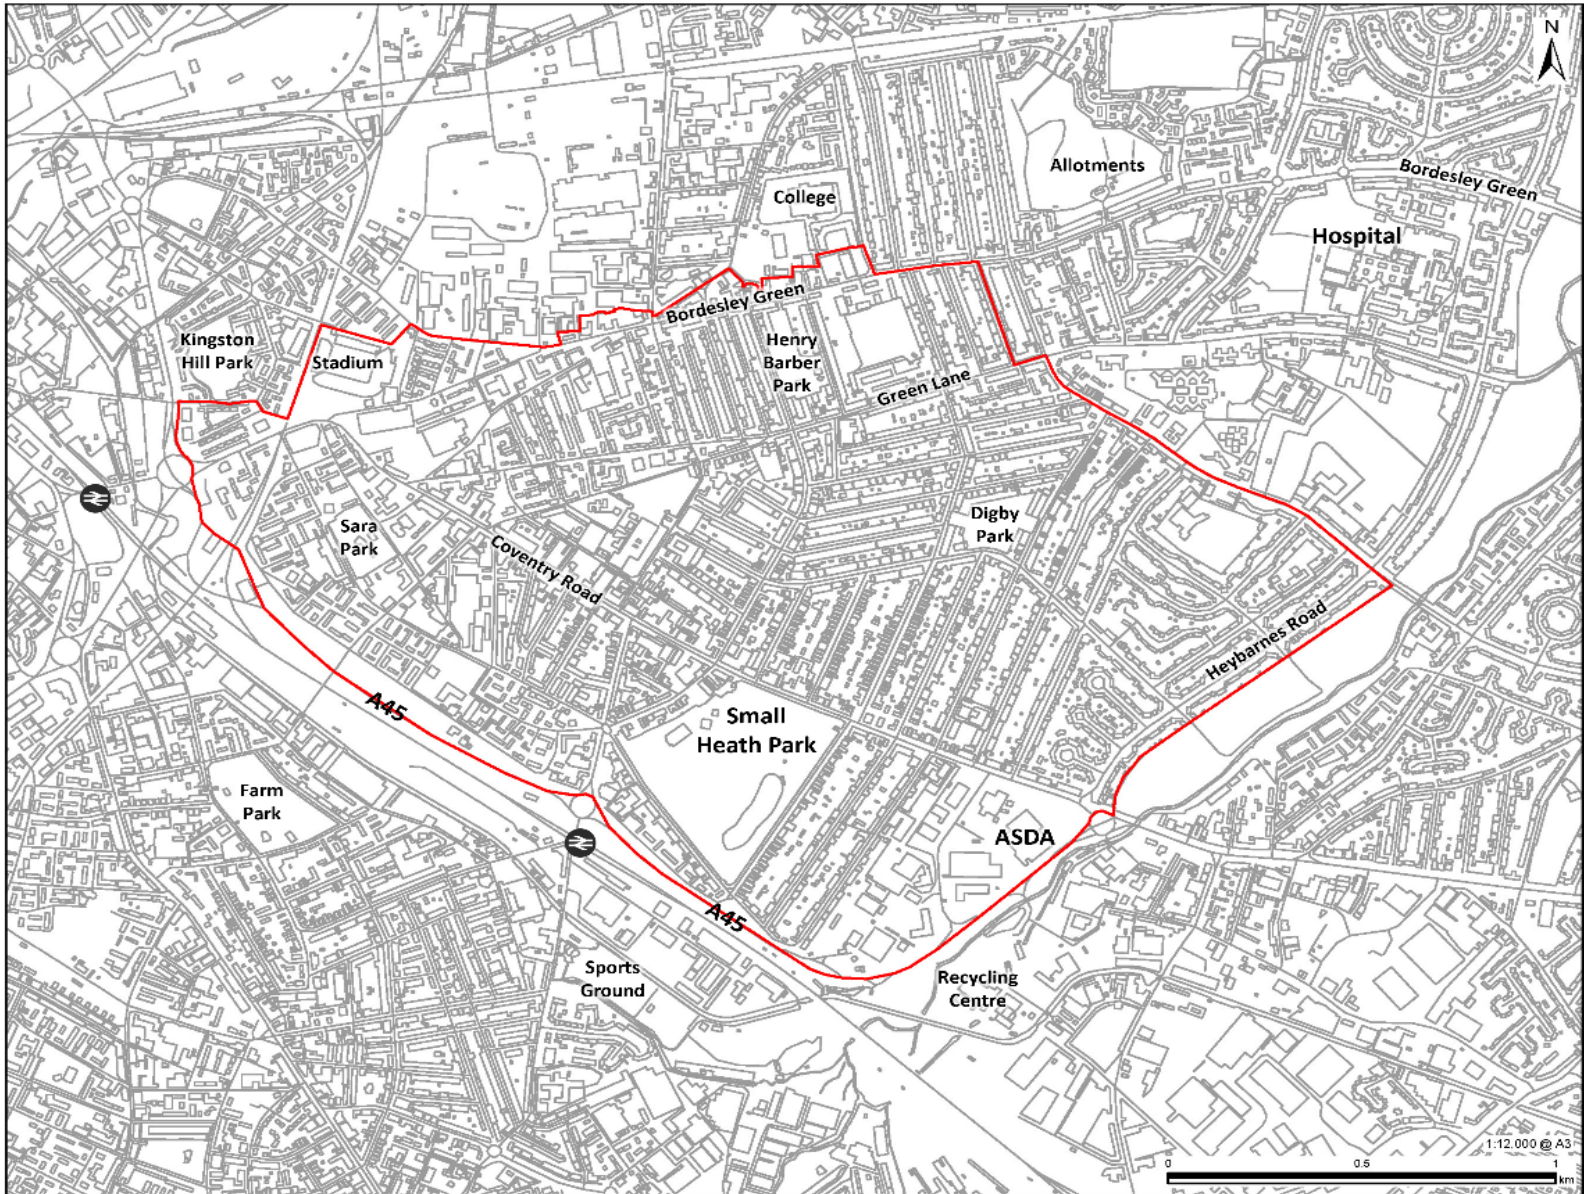

Small Heath Neighbourhood Forum: Neighbourhood Plan Area Boundary

TITLE
Small Heath Neighbourhood Area

CLIENT
Locality

CONSULTANT
AECOM
Alcgate Tower
2, Leaman Street
London, E1 8FA
United Kingdom

LEGEND
[Red outline] Small Heath Neighbourhood Area

NOTES
Contains Ordnance Survey Data
Office for National Statistics licensed under
the Open Government Licence v.3.0
© Crown Copyright and database right 2024