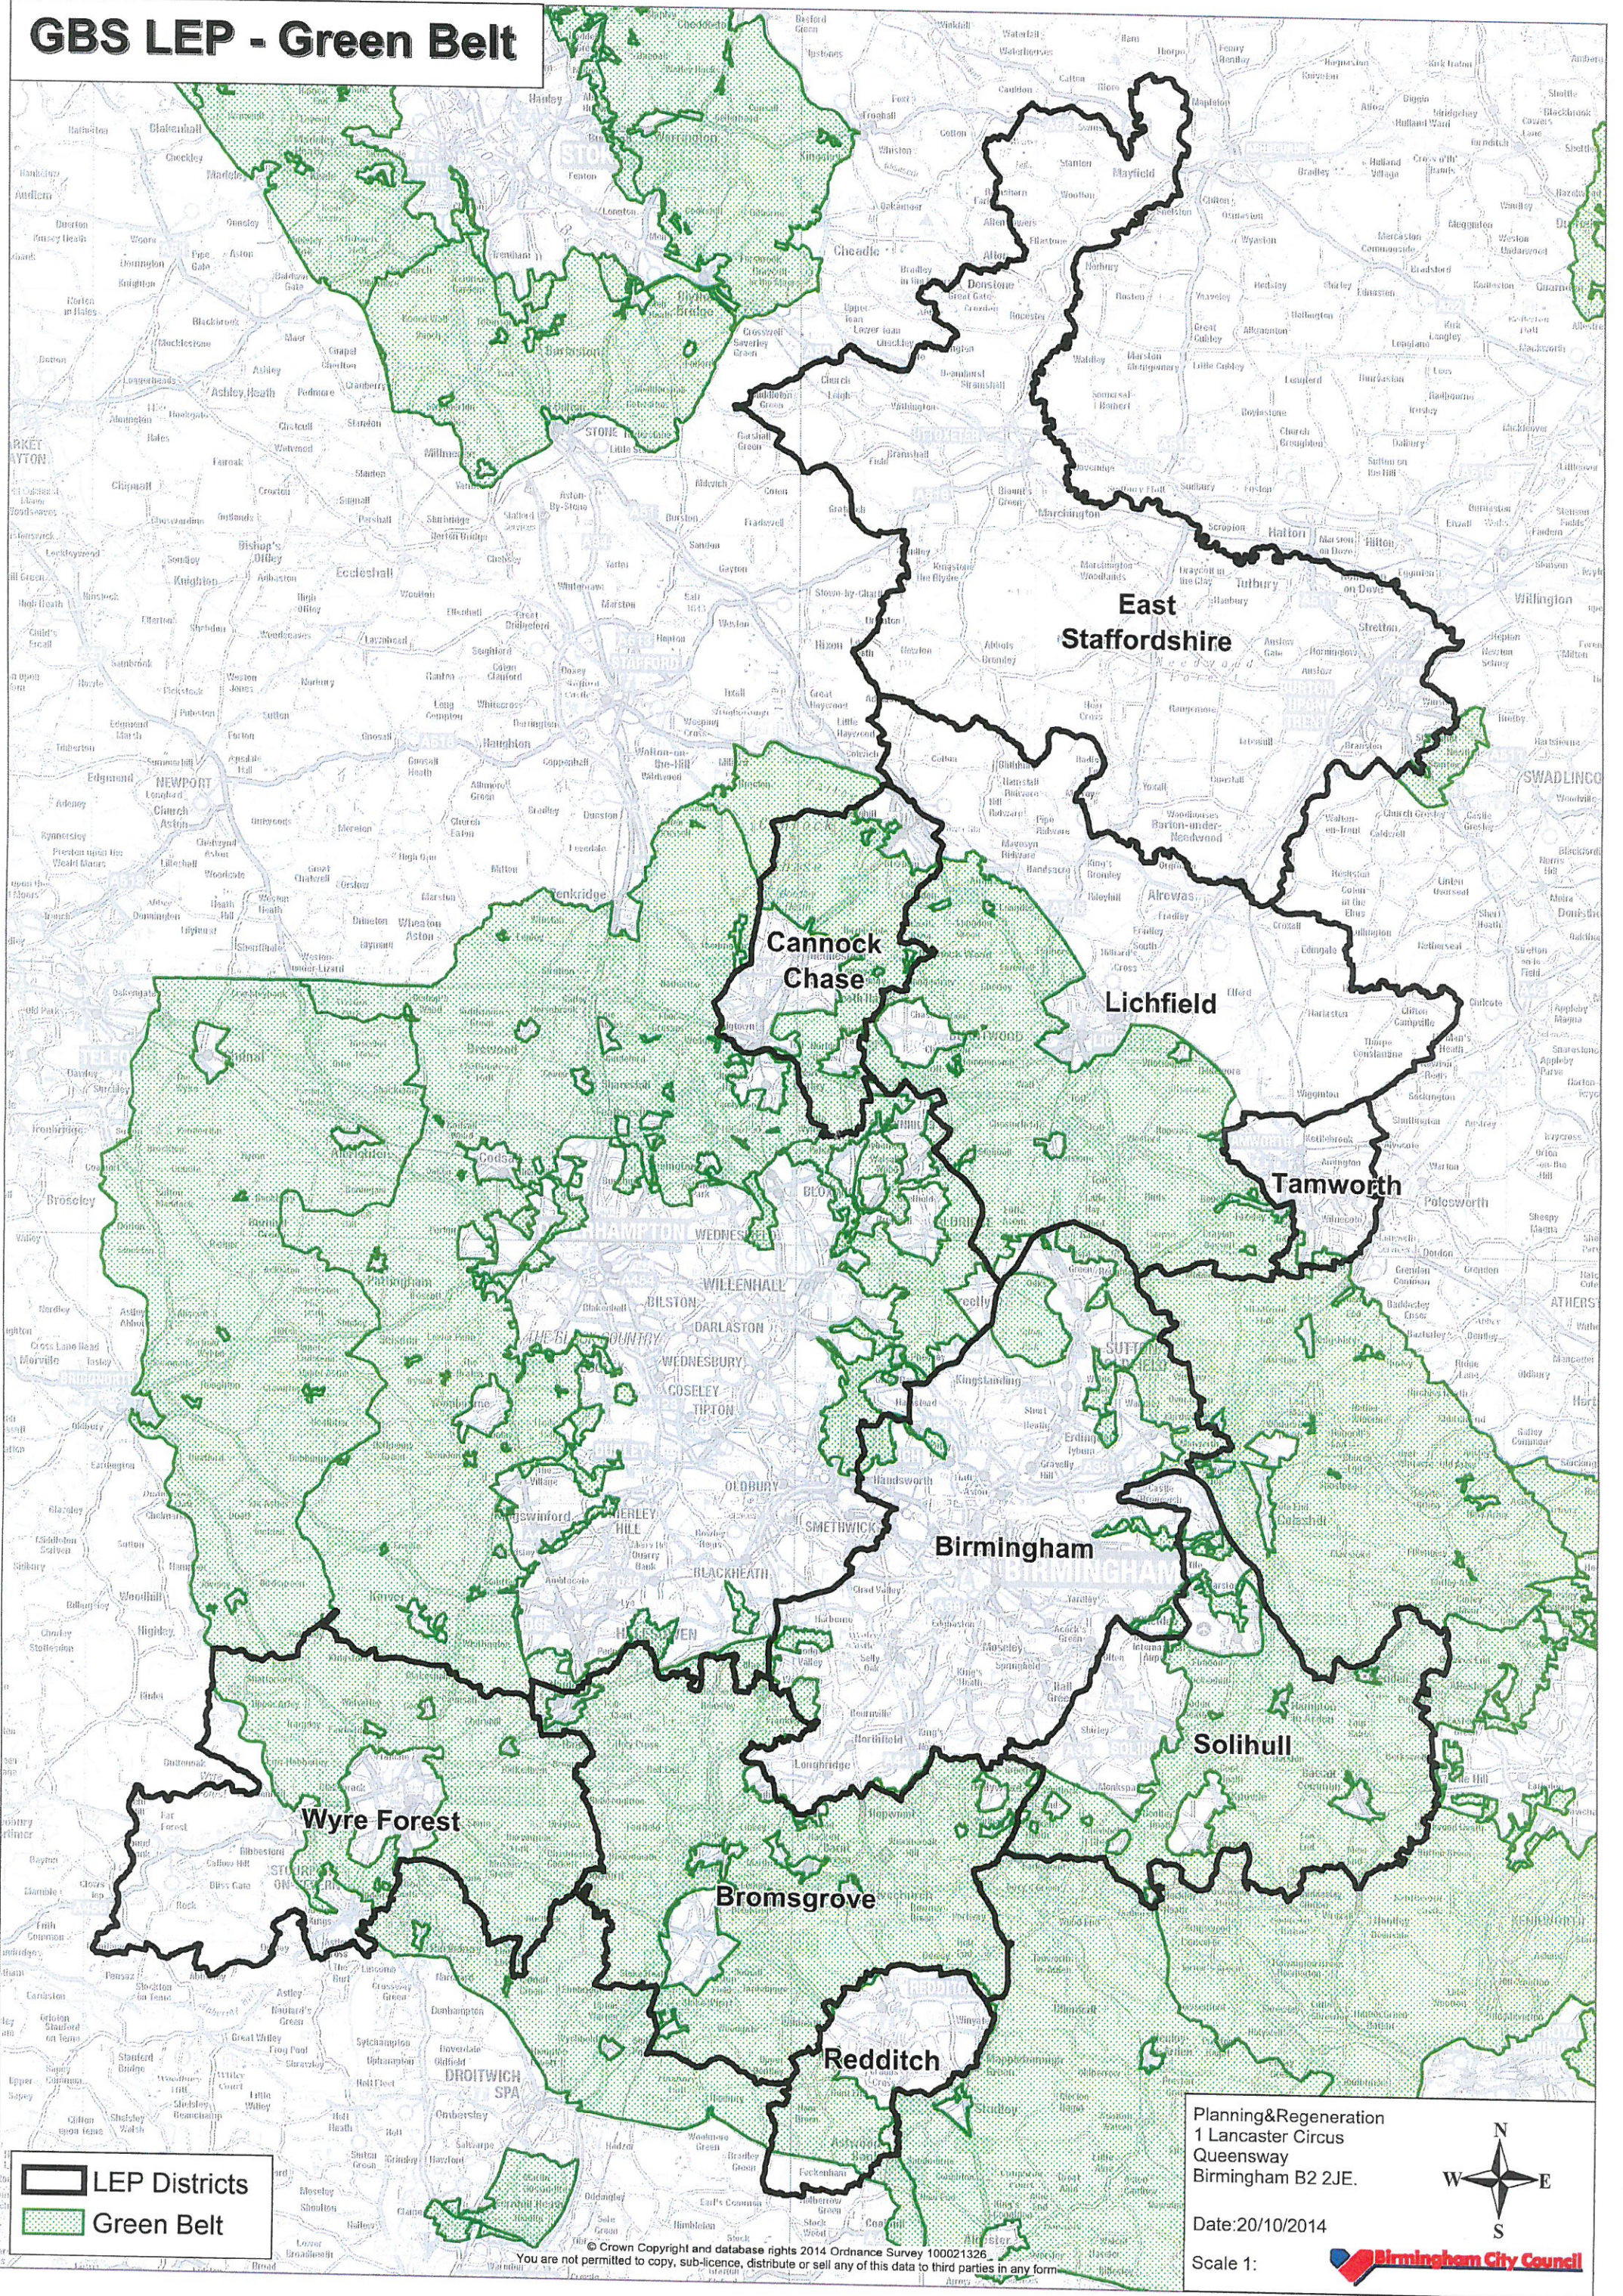

GBS LEP - Green Belt

LEP Districts
 Green Belt

Planning & Regeneration
 1 Lancaster Circus
 Queensway
 Birmingham B2 2JE.
 Date: 20/10/2014
 Scale 1:

© Crown Copyright and database rights 2014 Ordnance Survey 100021326. You are not permitted to copy, sub-licence, distribute or sell any of this data to third parties in any form.