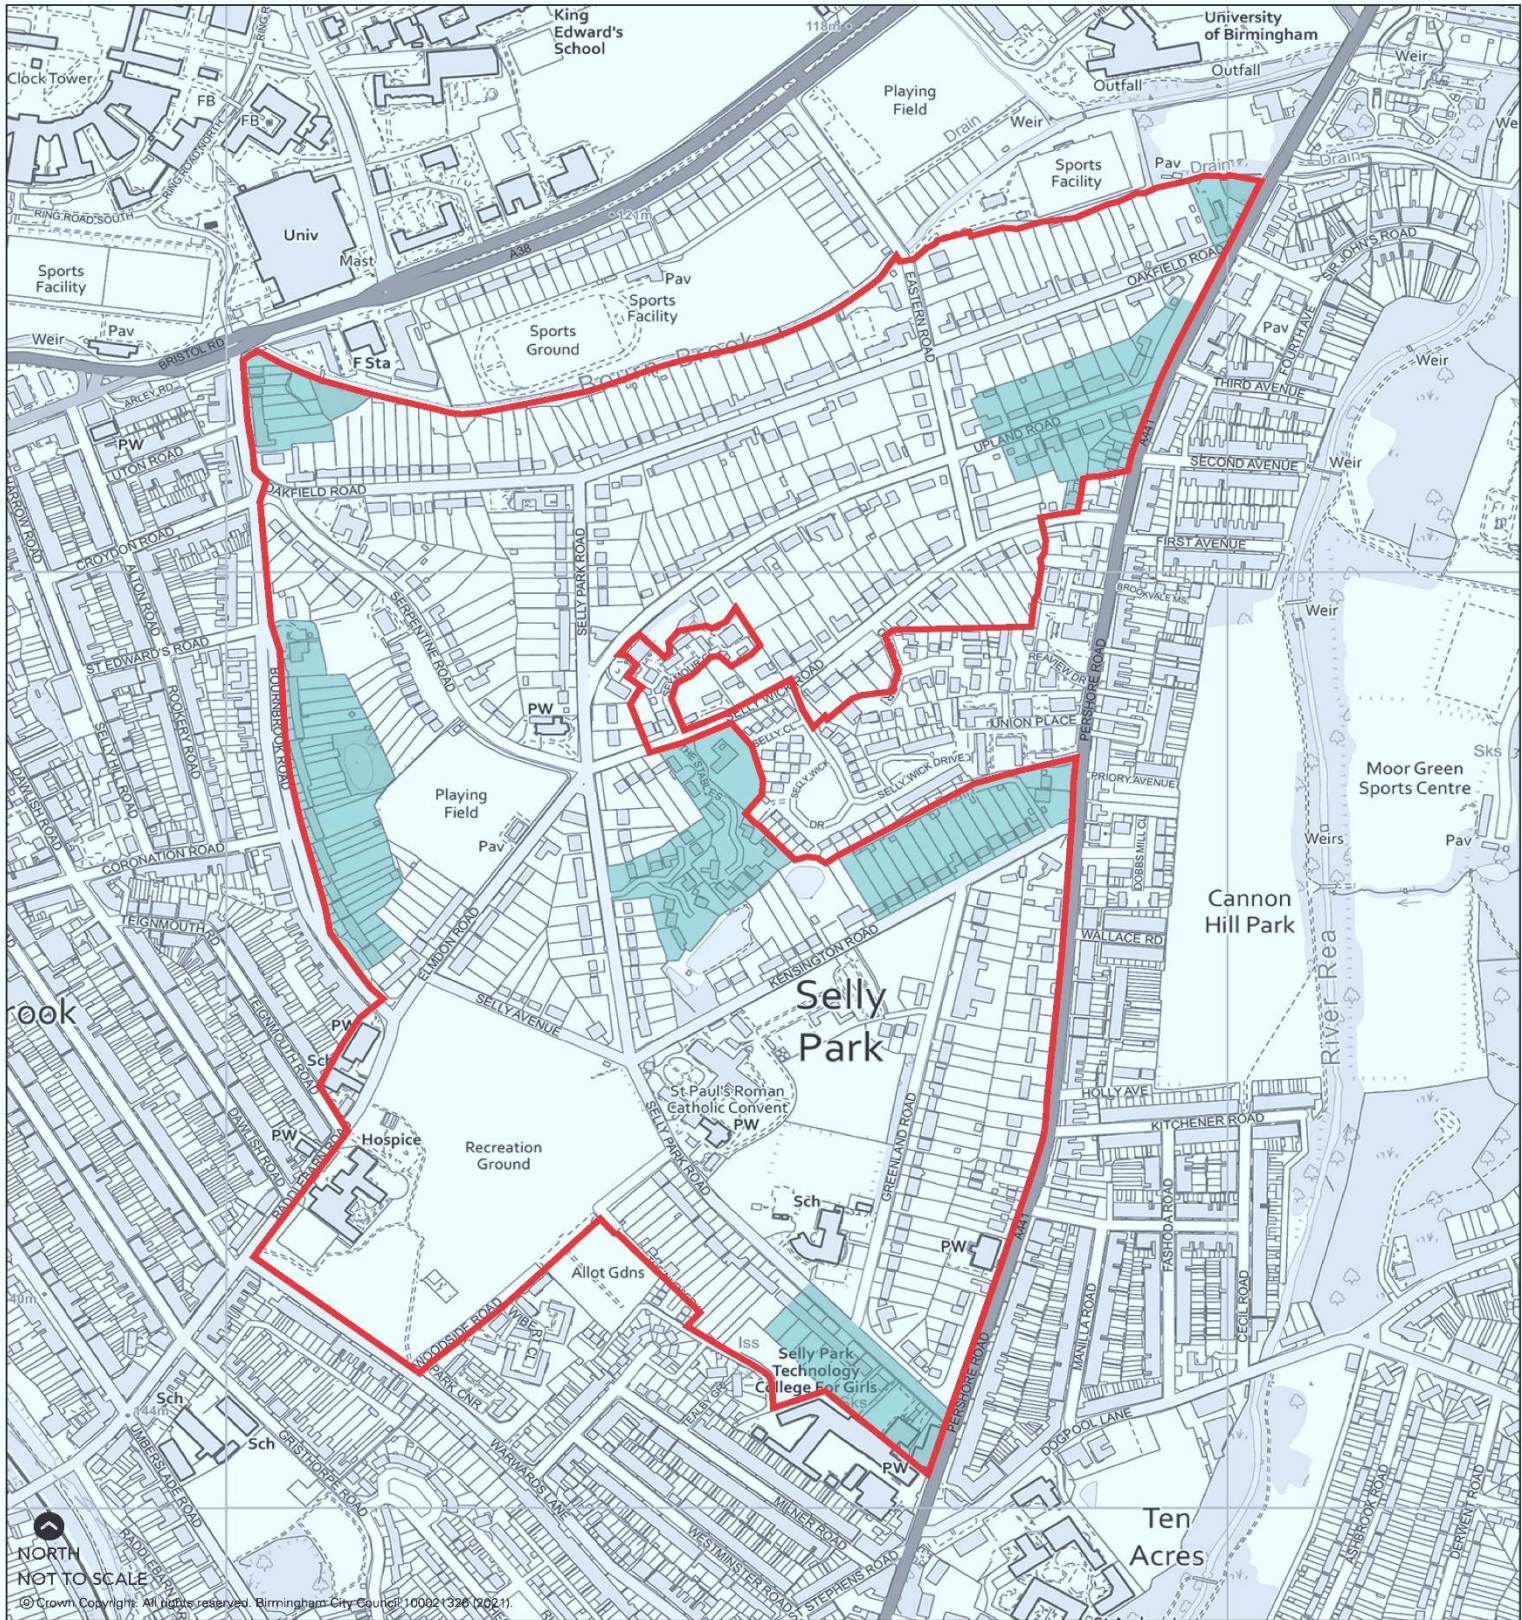

# Selly Park CAAMP Boundary Plan 1

**Plan 1**  
Proposed boundary of the Selly Park Conservation Area.

- Key**
- Proposed Conservation Area boundary
  - Proposed additions to the conservation area

NORTH  
NOT TO SCALE