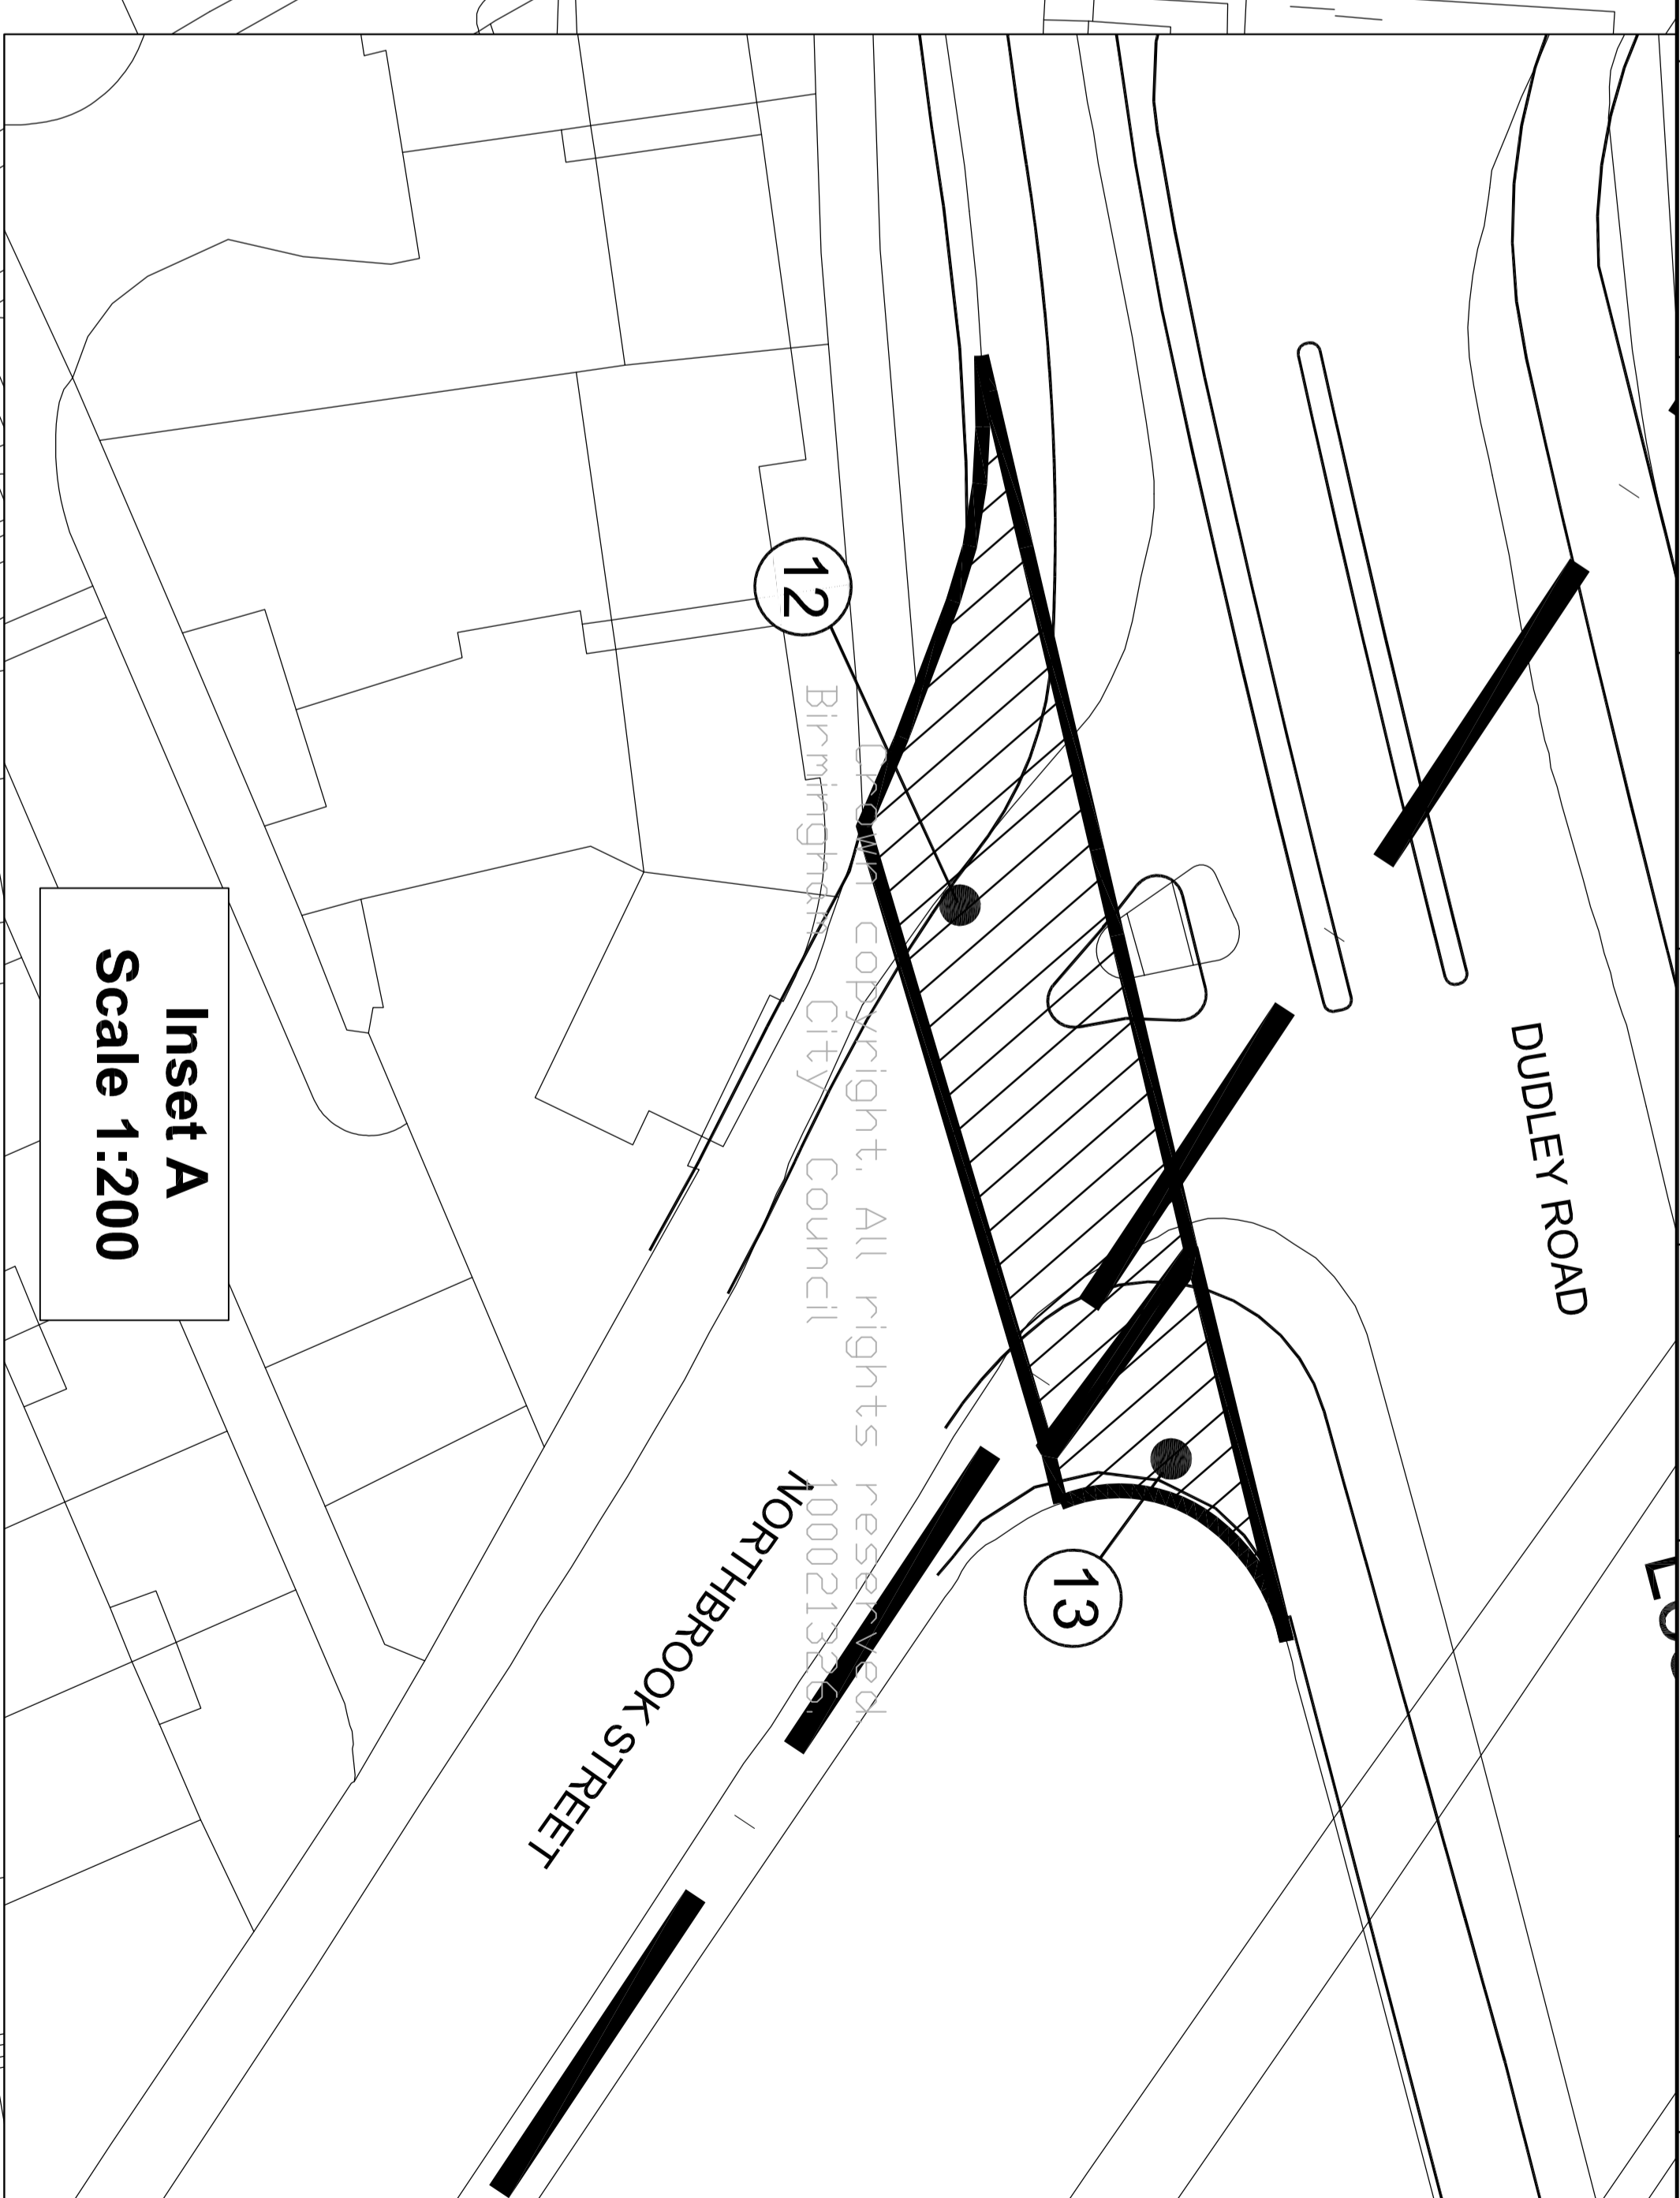

Map referred to in:-
The Birmingham City Council
(Dudley Road Winson Green/Spring Hill Ladywood)
Compulsory Purchase Order 2019
SHEET 1 OF 3

The Common Seal of
Birmingham City Council
 was hereunto
 affixed in the presence of
 (Authorised Signatory)

on this
 day of
 2019

PROJECT: DUDLEY ROAD IMPROVEMENT SCHEME:	DRAWN BY: [Name] CHECKED BY: [Name] DATE: [Date]
SHEET: 013 OF: 14	SCALE: 1:200 DATE: 2019