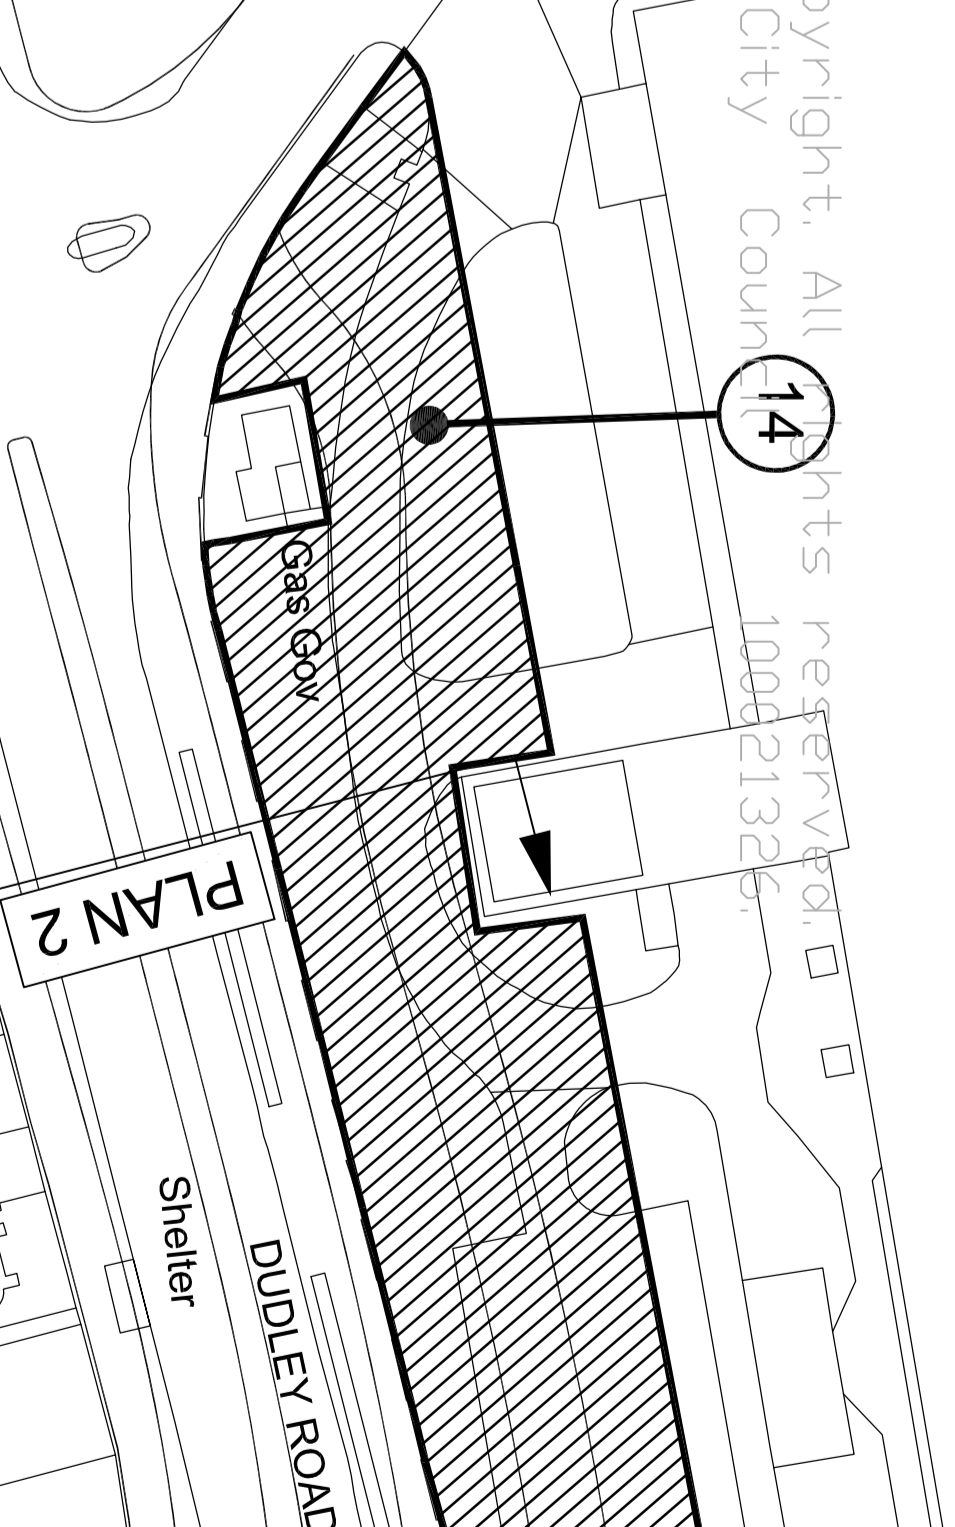

Map referred to in:-
The Birmingham City Council
(Dudley Road Winson Green/Spring Hill Ladywood)
Compulsory Purchase Order 2019
SHEET 1 OF 3

The Common Seal of
Birmingham City Council
 was hereunto
 affixed in the presence of
 (Authorised Signatory)

on this
 day of
 2019

PROJECT: DUDLEY ROAD IMPROVEMENT SCHEME:	DRAWN BY: [Name] CHECKED BY: [Name] DATE: [Date]
SHEET: 013 OF: 14	SCALE: 1:200 DATE: 2019