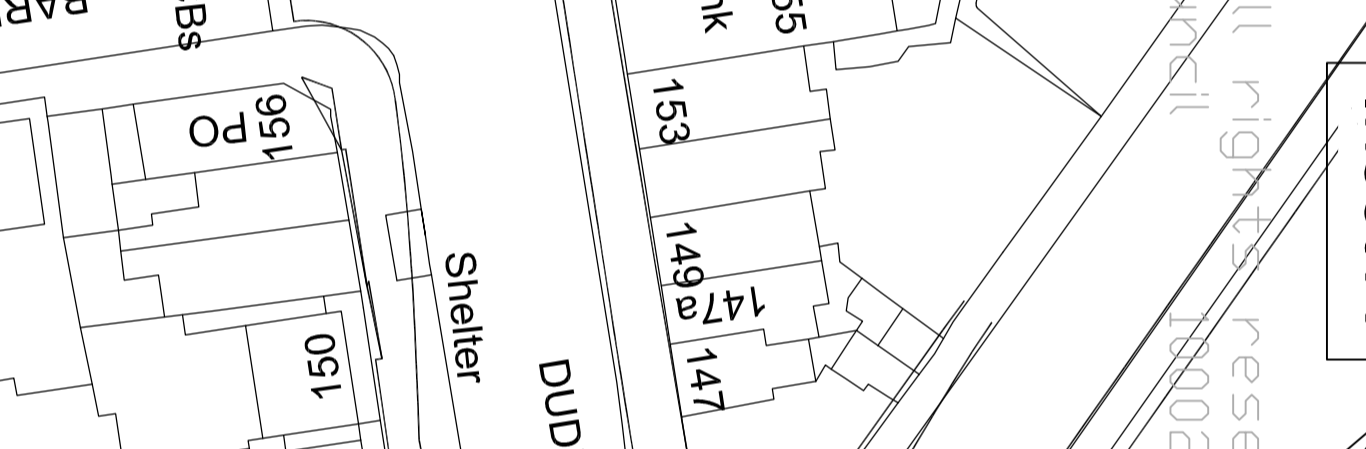

Map referred to in:-
The Birmingham City Council
(Dudley Road Winson Green/Spring Hill Ladywood)
Compulsory Purchase Order 2019
SHEET 1 OF 3

The Common Seal of
Birmingham City Council
 was hereunto
 affixed in the presence of
 (Authorised Signatory)

on this
 day of
 2019

PROJECT: DUDLEY ROAD IMPROVEMENT SCHEME:	DRAWN BY: [Name] CHECKED BY: [Name] DATE: [Date]
SHEET: 013 OF: 14	SCALE: 1:200 DATE: 2019