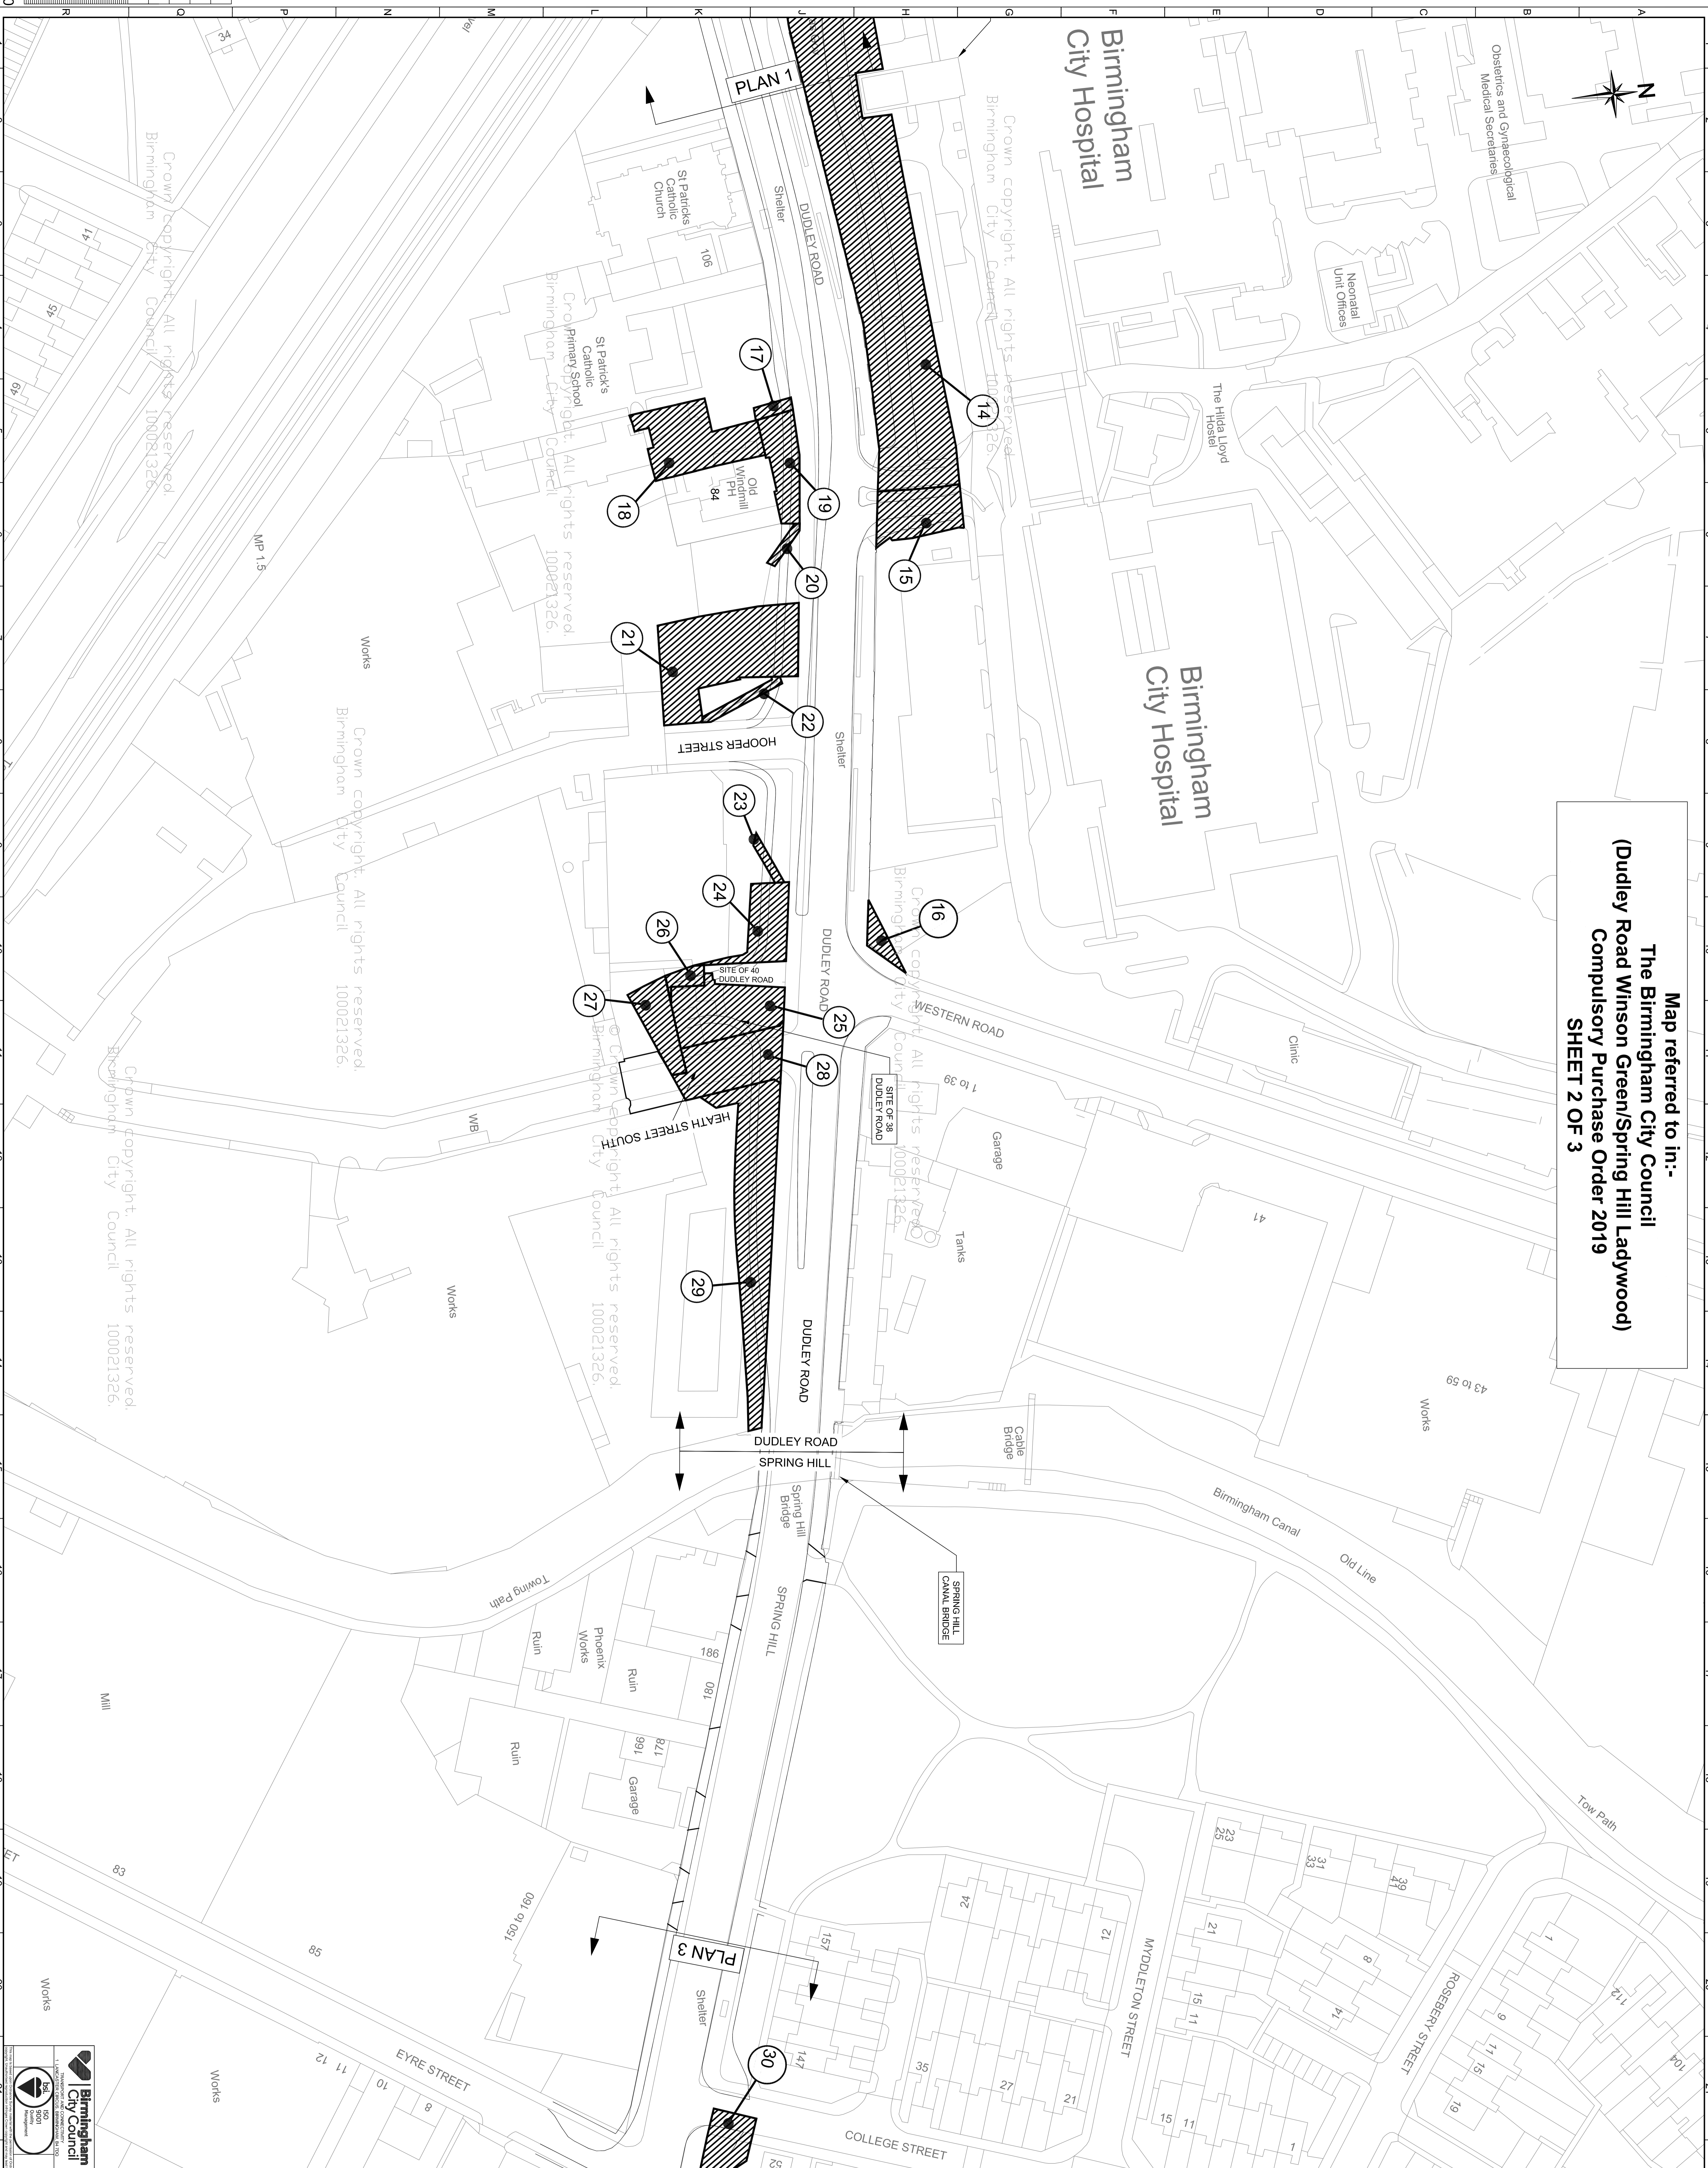

Map referred to in:-
The Birmingham City Council
(Dudley Road Winson Green/Spring Hill Ladywood)
Compulsory Purchase Order 2019
SHEET 2 OF 3

The Common Seal of Birmingham City Council was hereunto affixed in the presence of

(Authorised Signatory)

on this

day of

2019

		DUDLEY ROAD IMPROVEMENT SCHEME	
DRAWN BY CHRYSLAN	CHECKED BY JAMES WATSON	DATE 27/07/19	SHEET 2 OF 3
PROJECT NO. 100021326		SCALE 1:500	DATE 27/07/19