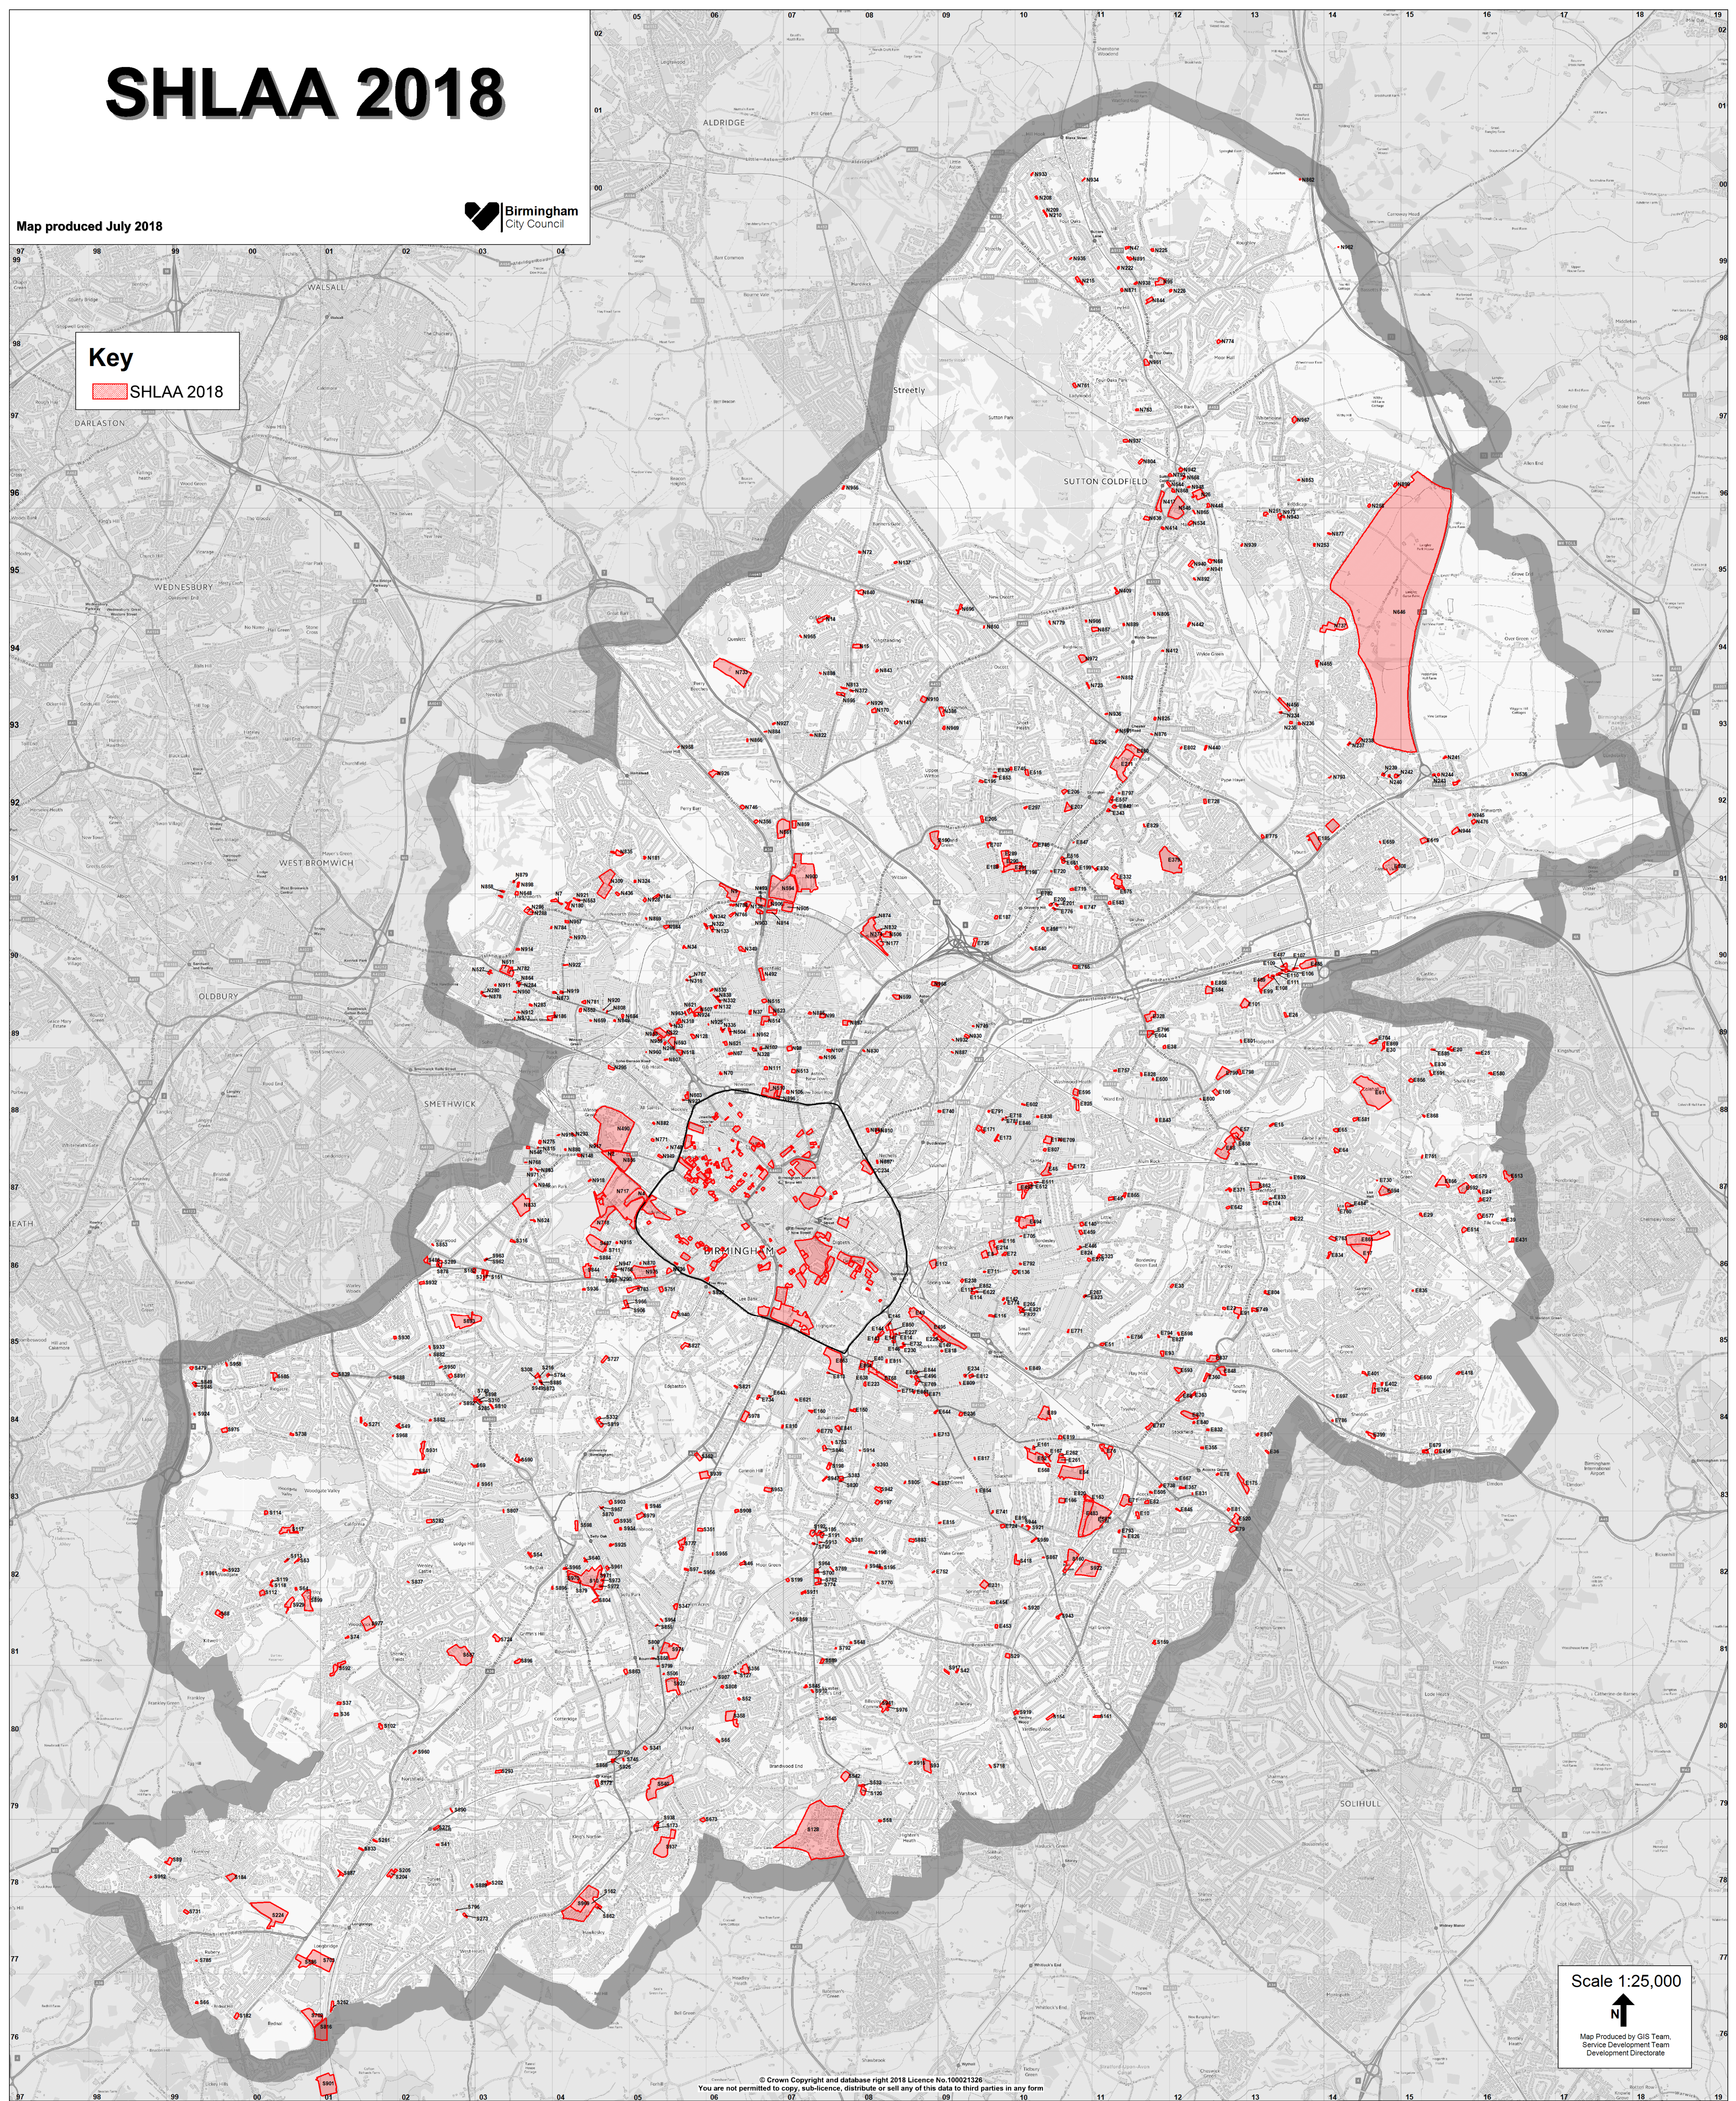

SHLAA 2018

Map produced July 2018

Key
SHLAA 2018

Scale 1:25,000
↑
Map Produced by GIS Team,
Service Development Team
Development Directorate