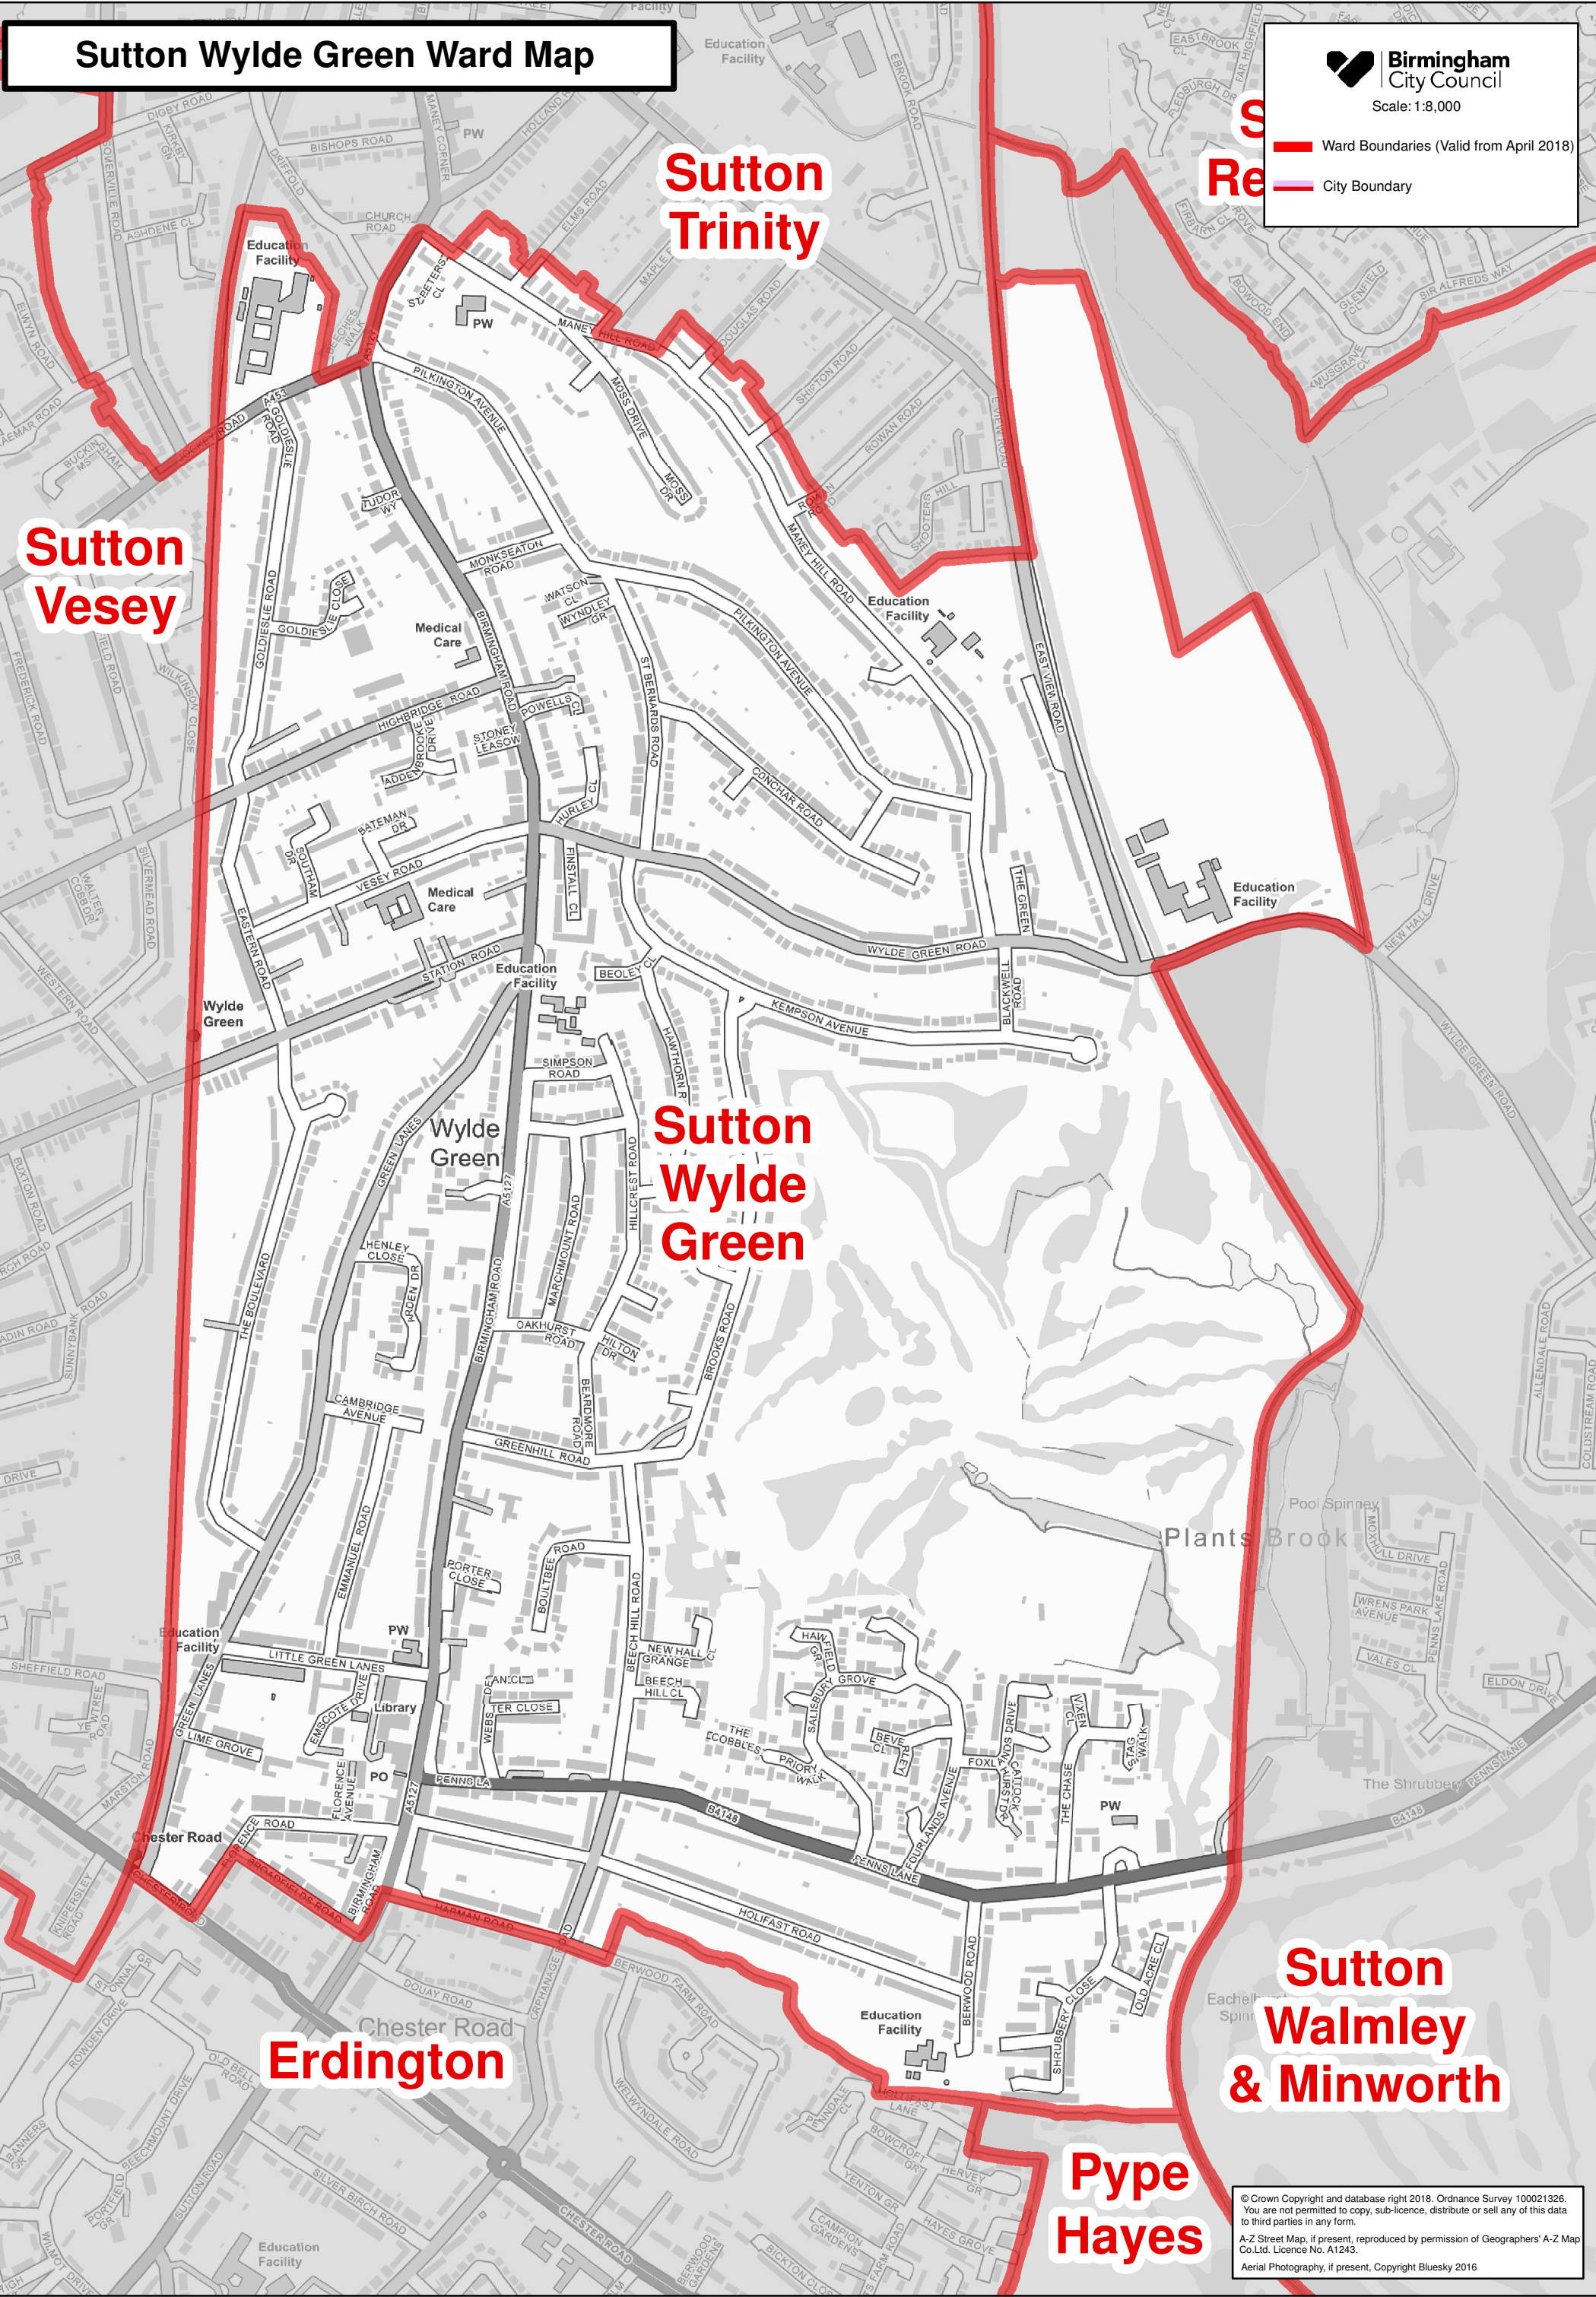

# Sutton Wylde Green Ward Map

 **Birmingham City Council**  
Scale: 1:8,000

-  Ward Boundaries (Valid from April 2018)
-  City Boundary

© Crown Copyright and database right 2018. Ordnance Survey 100021326.  
You are not permitted to copy, sub-licence, distribute or sell any of this data to third parties in any form.  
A-Z Street Map, if present, reproduced by permission of Geographers' A-Z Map Co.Ltd. Licence No. A1243.  
Aerial Photography, if present, Copyright Bluesky 2016