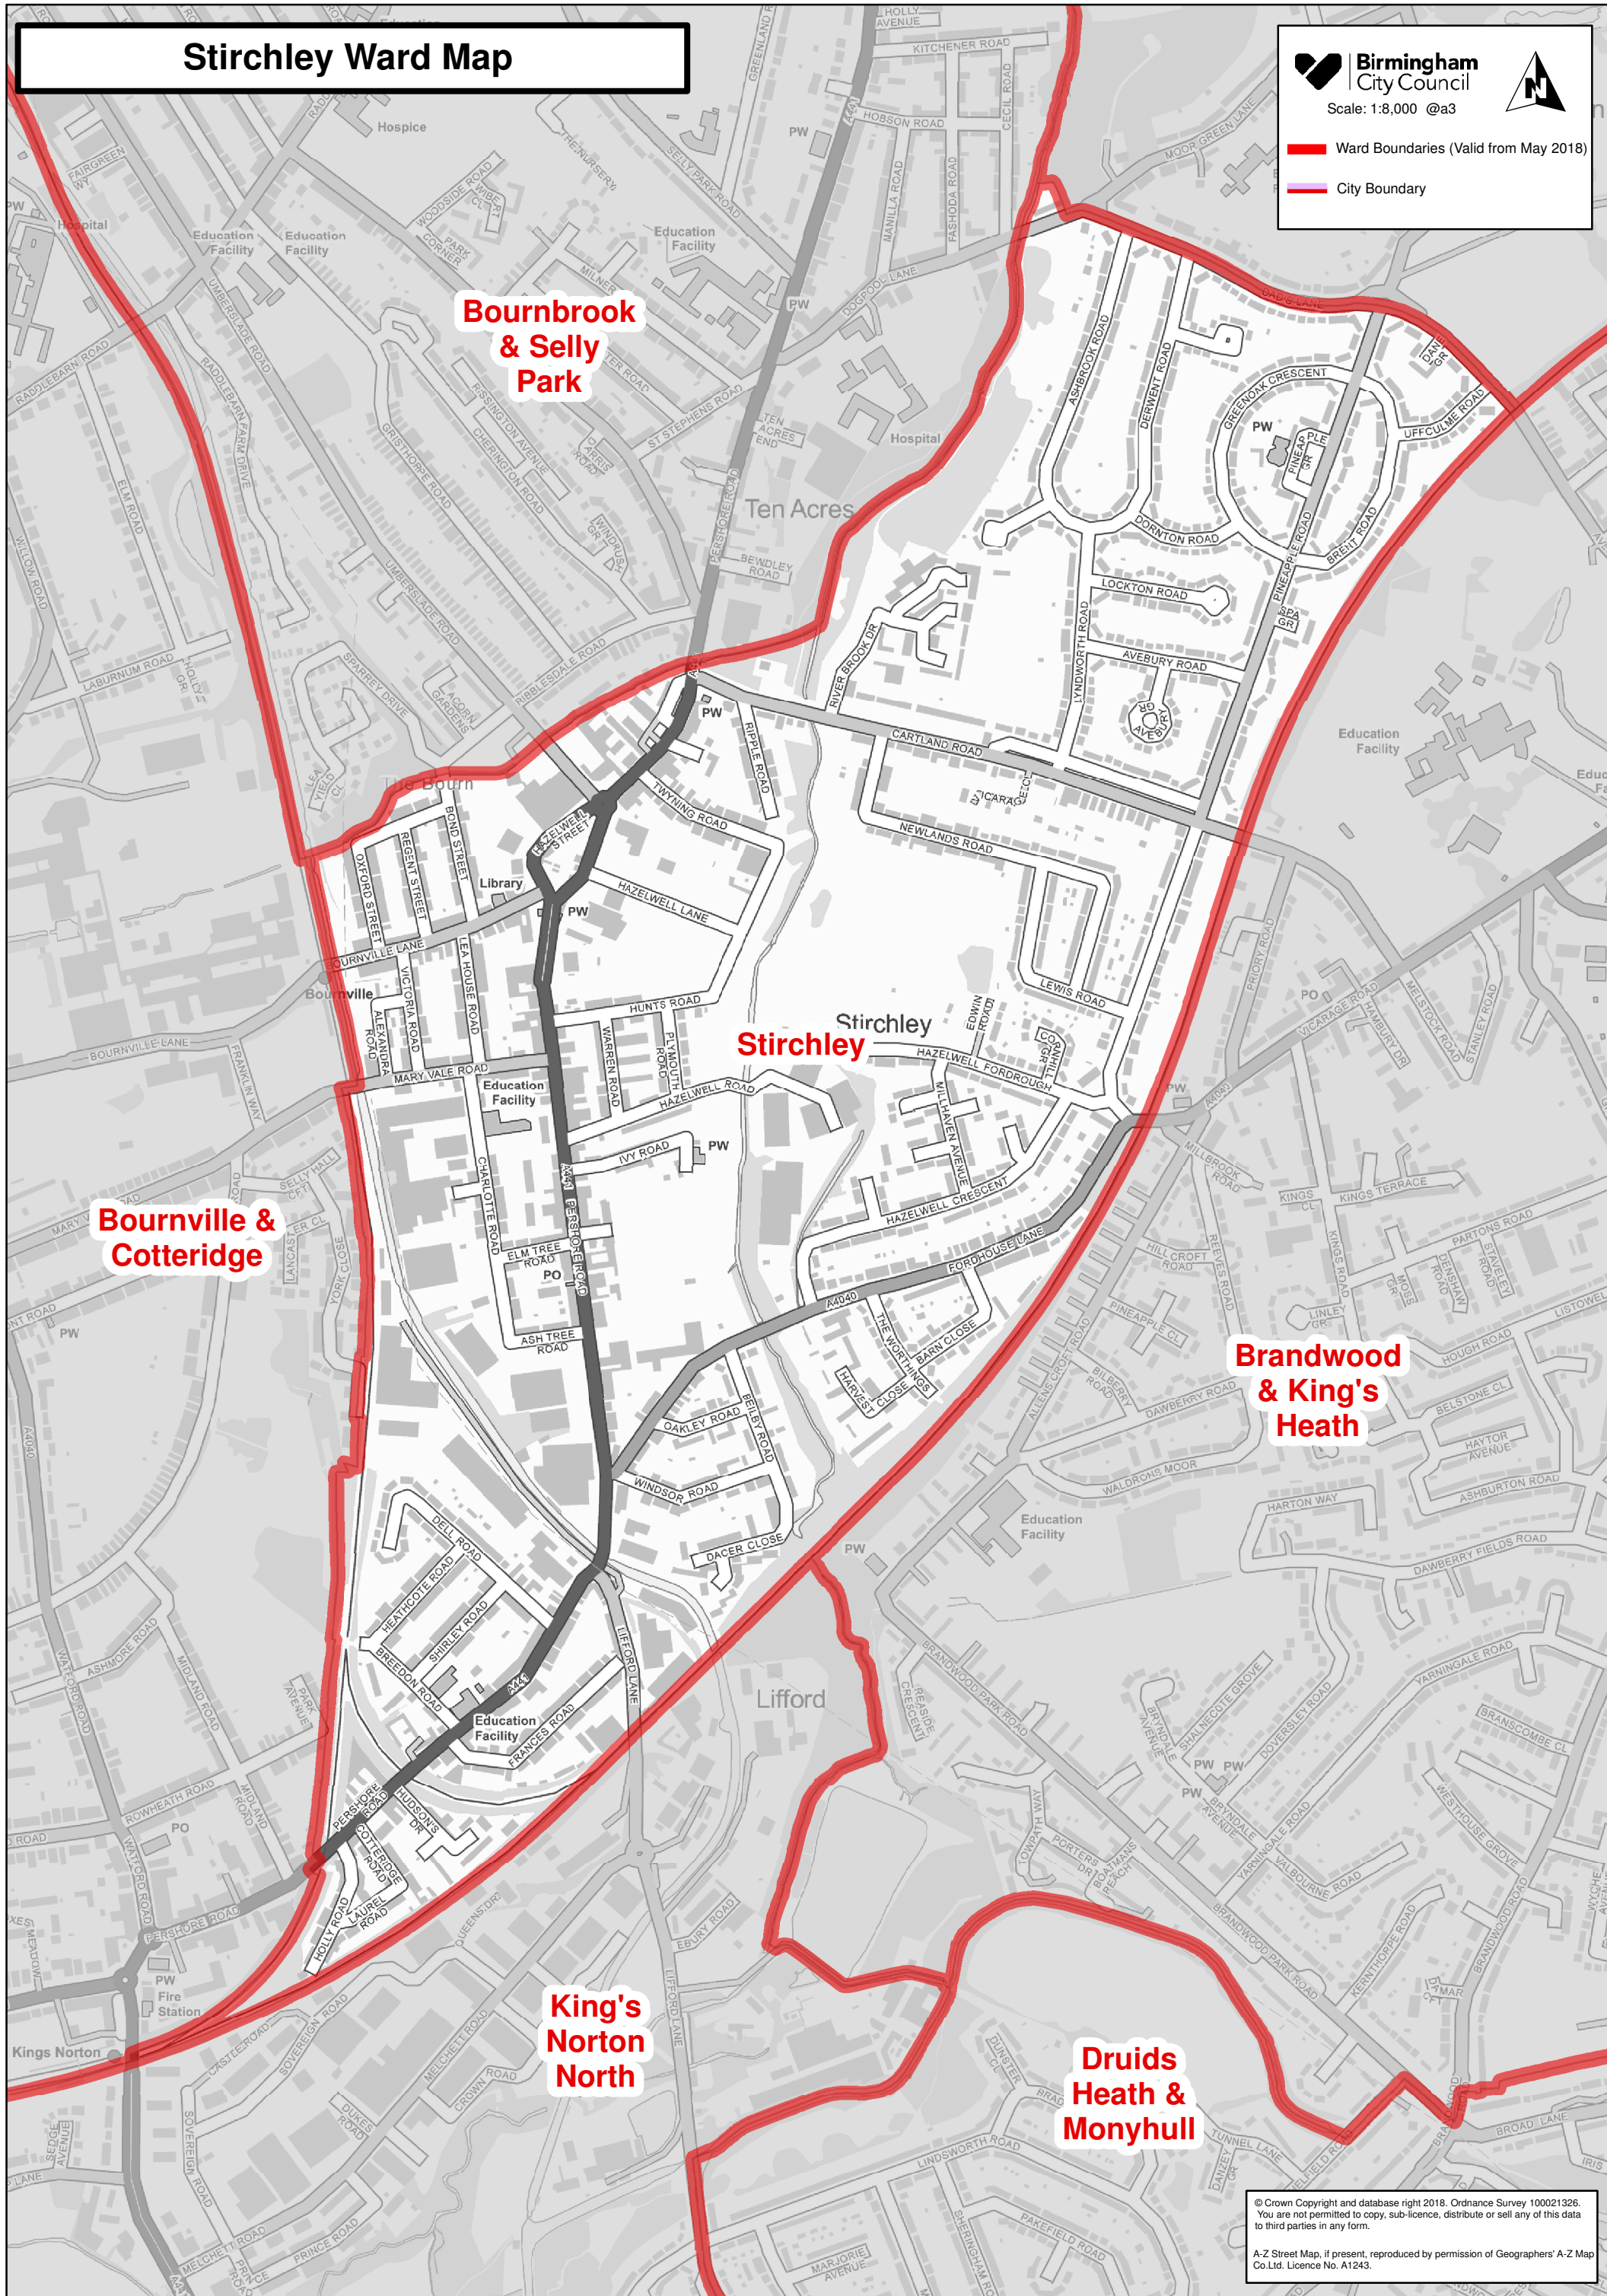

Stirchley Ward Map

 Birmingham City Council
Scale: 1:8,000 @a3

 Ward Boundaries (Valid from May 2018)
 City Boundary

© Crown Copyright and database right 2018. Ordnance Survey 100021326.
You are not permitted to copy, sub-licence, distribute or sell any of this data to third parties in any form.
A-Z Street Map, if present, reproduced by permission of Geographers' A-Z Map Co.Ltd. Licence No. A1243.