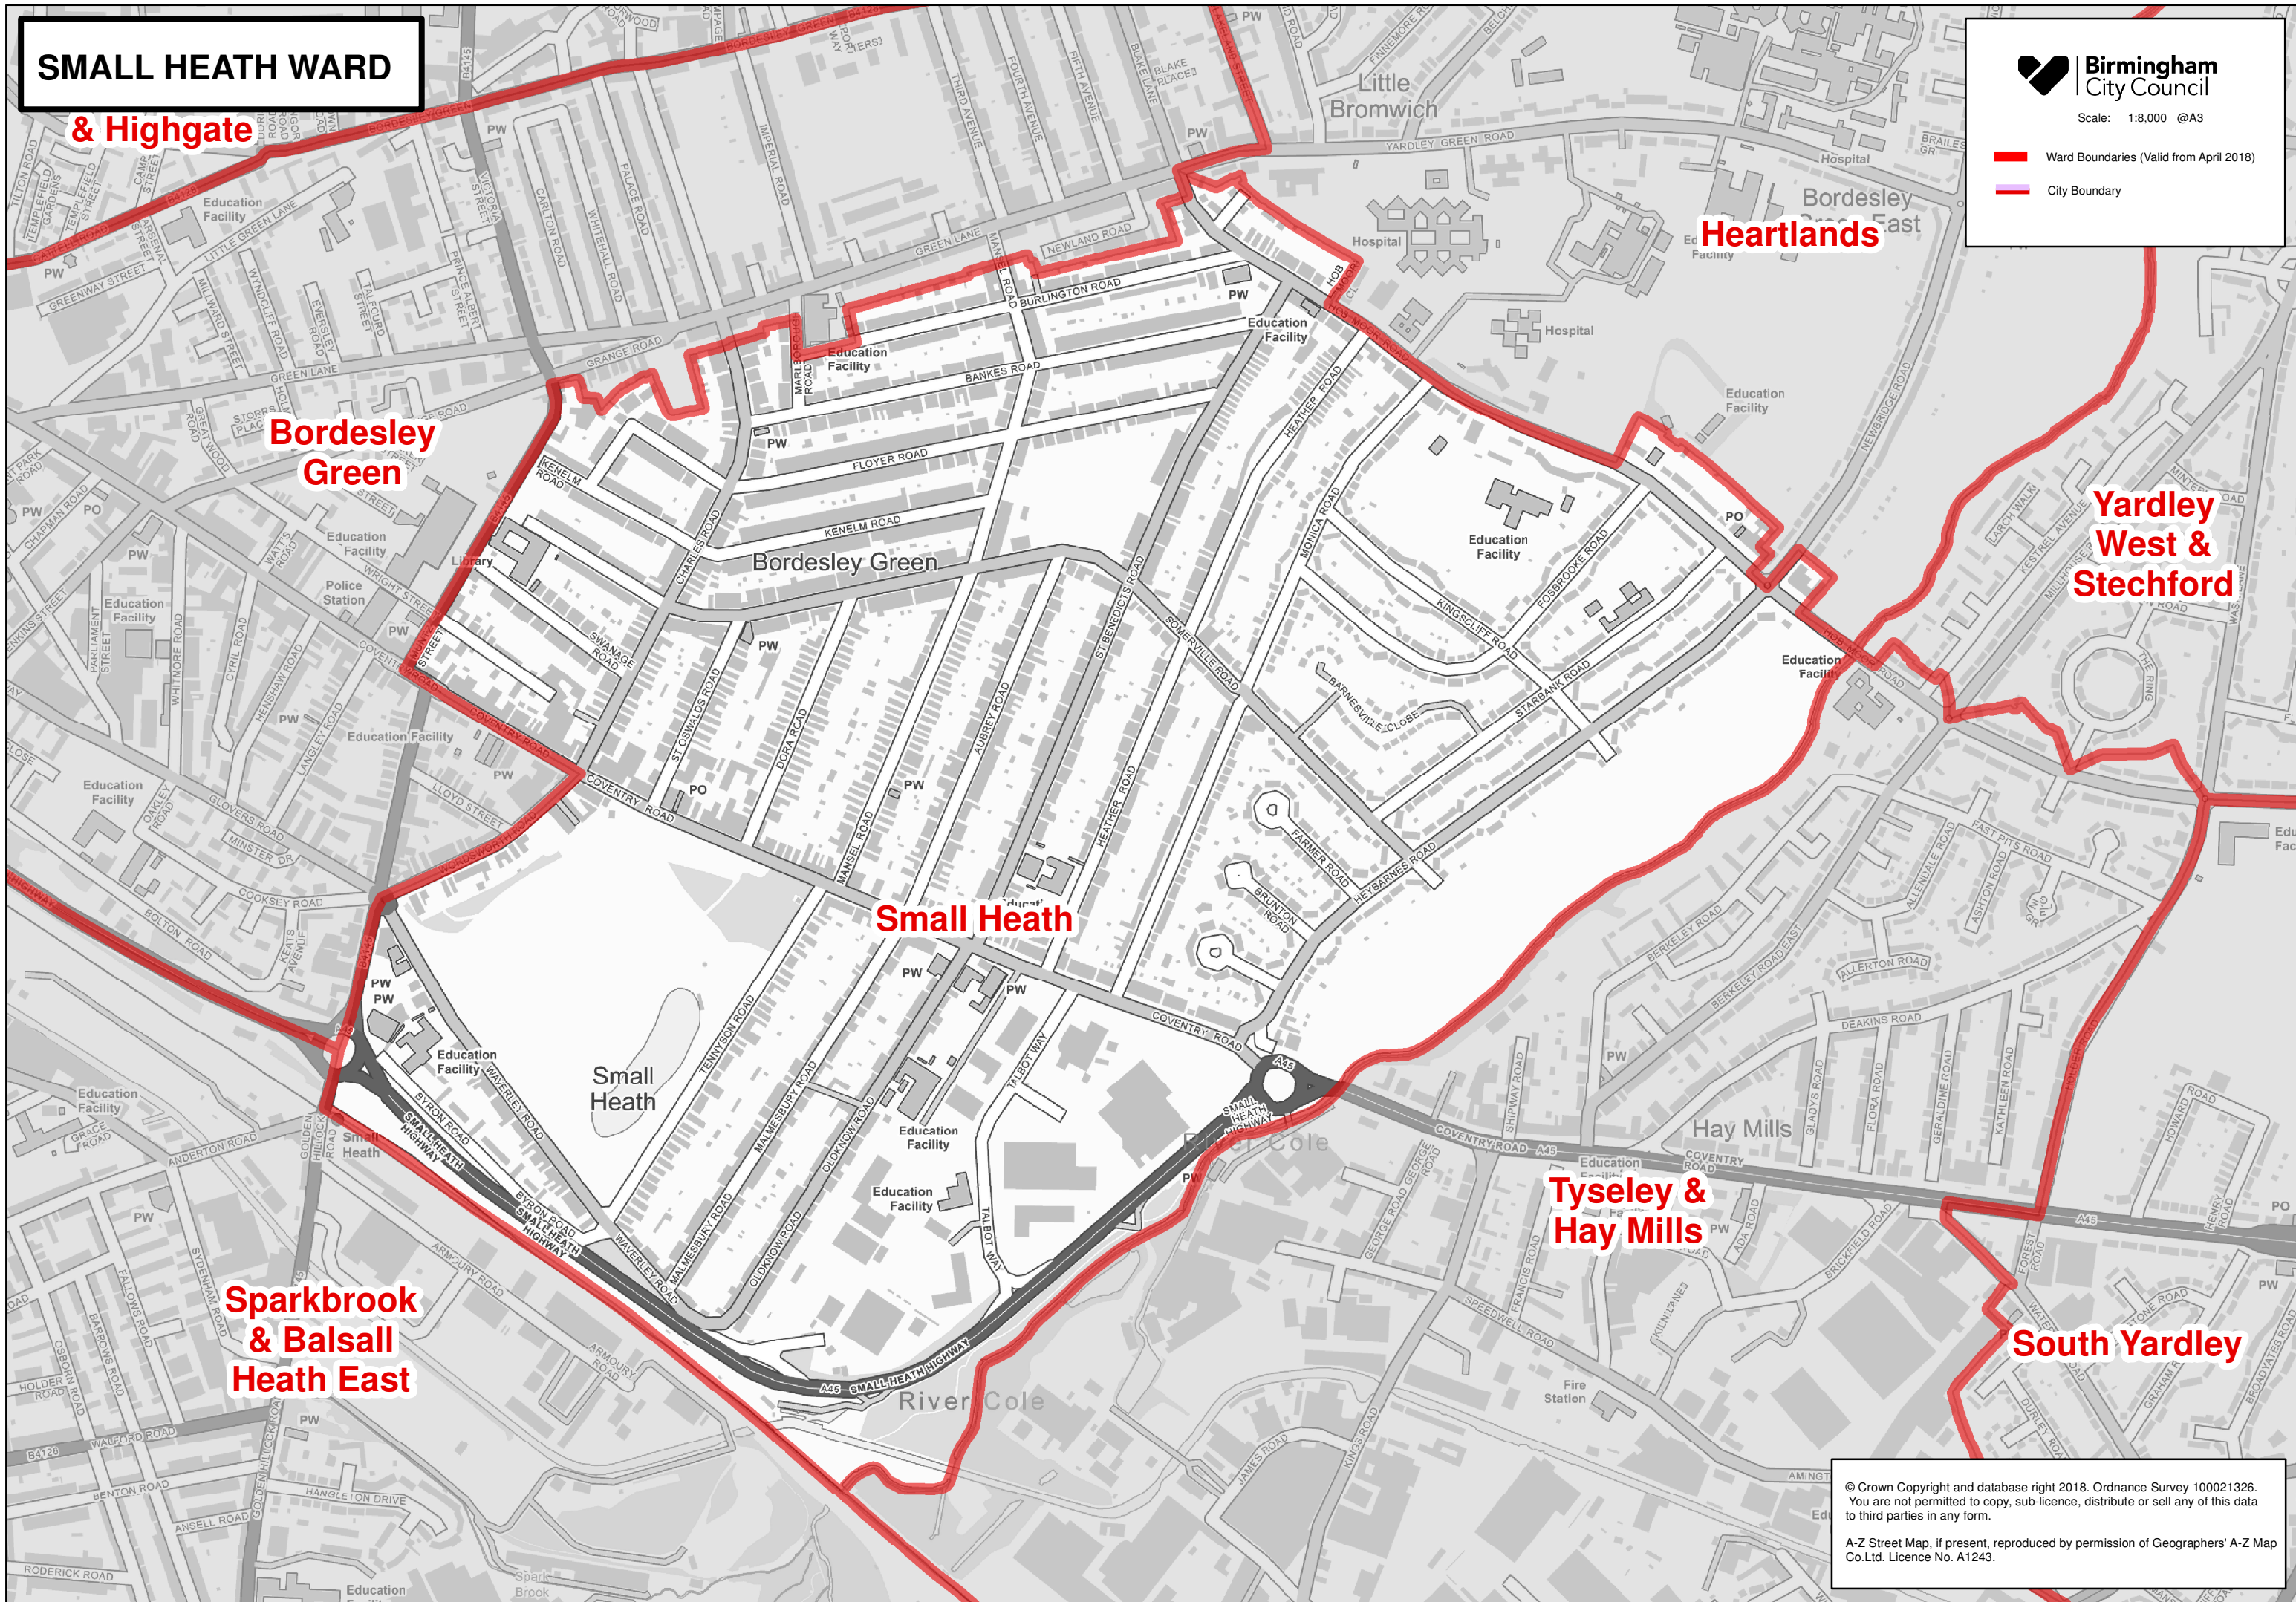

# SMALL HEATH WARD

## & Highgate

Scale: 1:8,000 @A3

- Ward Boundaries (Valid from April 2018)
- City Boundary

© Crown Copyright and database right 2018. Ordnance Survey 100021326. You are not permitted to copy, sub-licence, distribute or sell any of this data to third parties in any form.  
A-Z Street Map, if present, reproduced by permission of Geographers' A-Z Map Co.Ltd. Licence No. A1243.