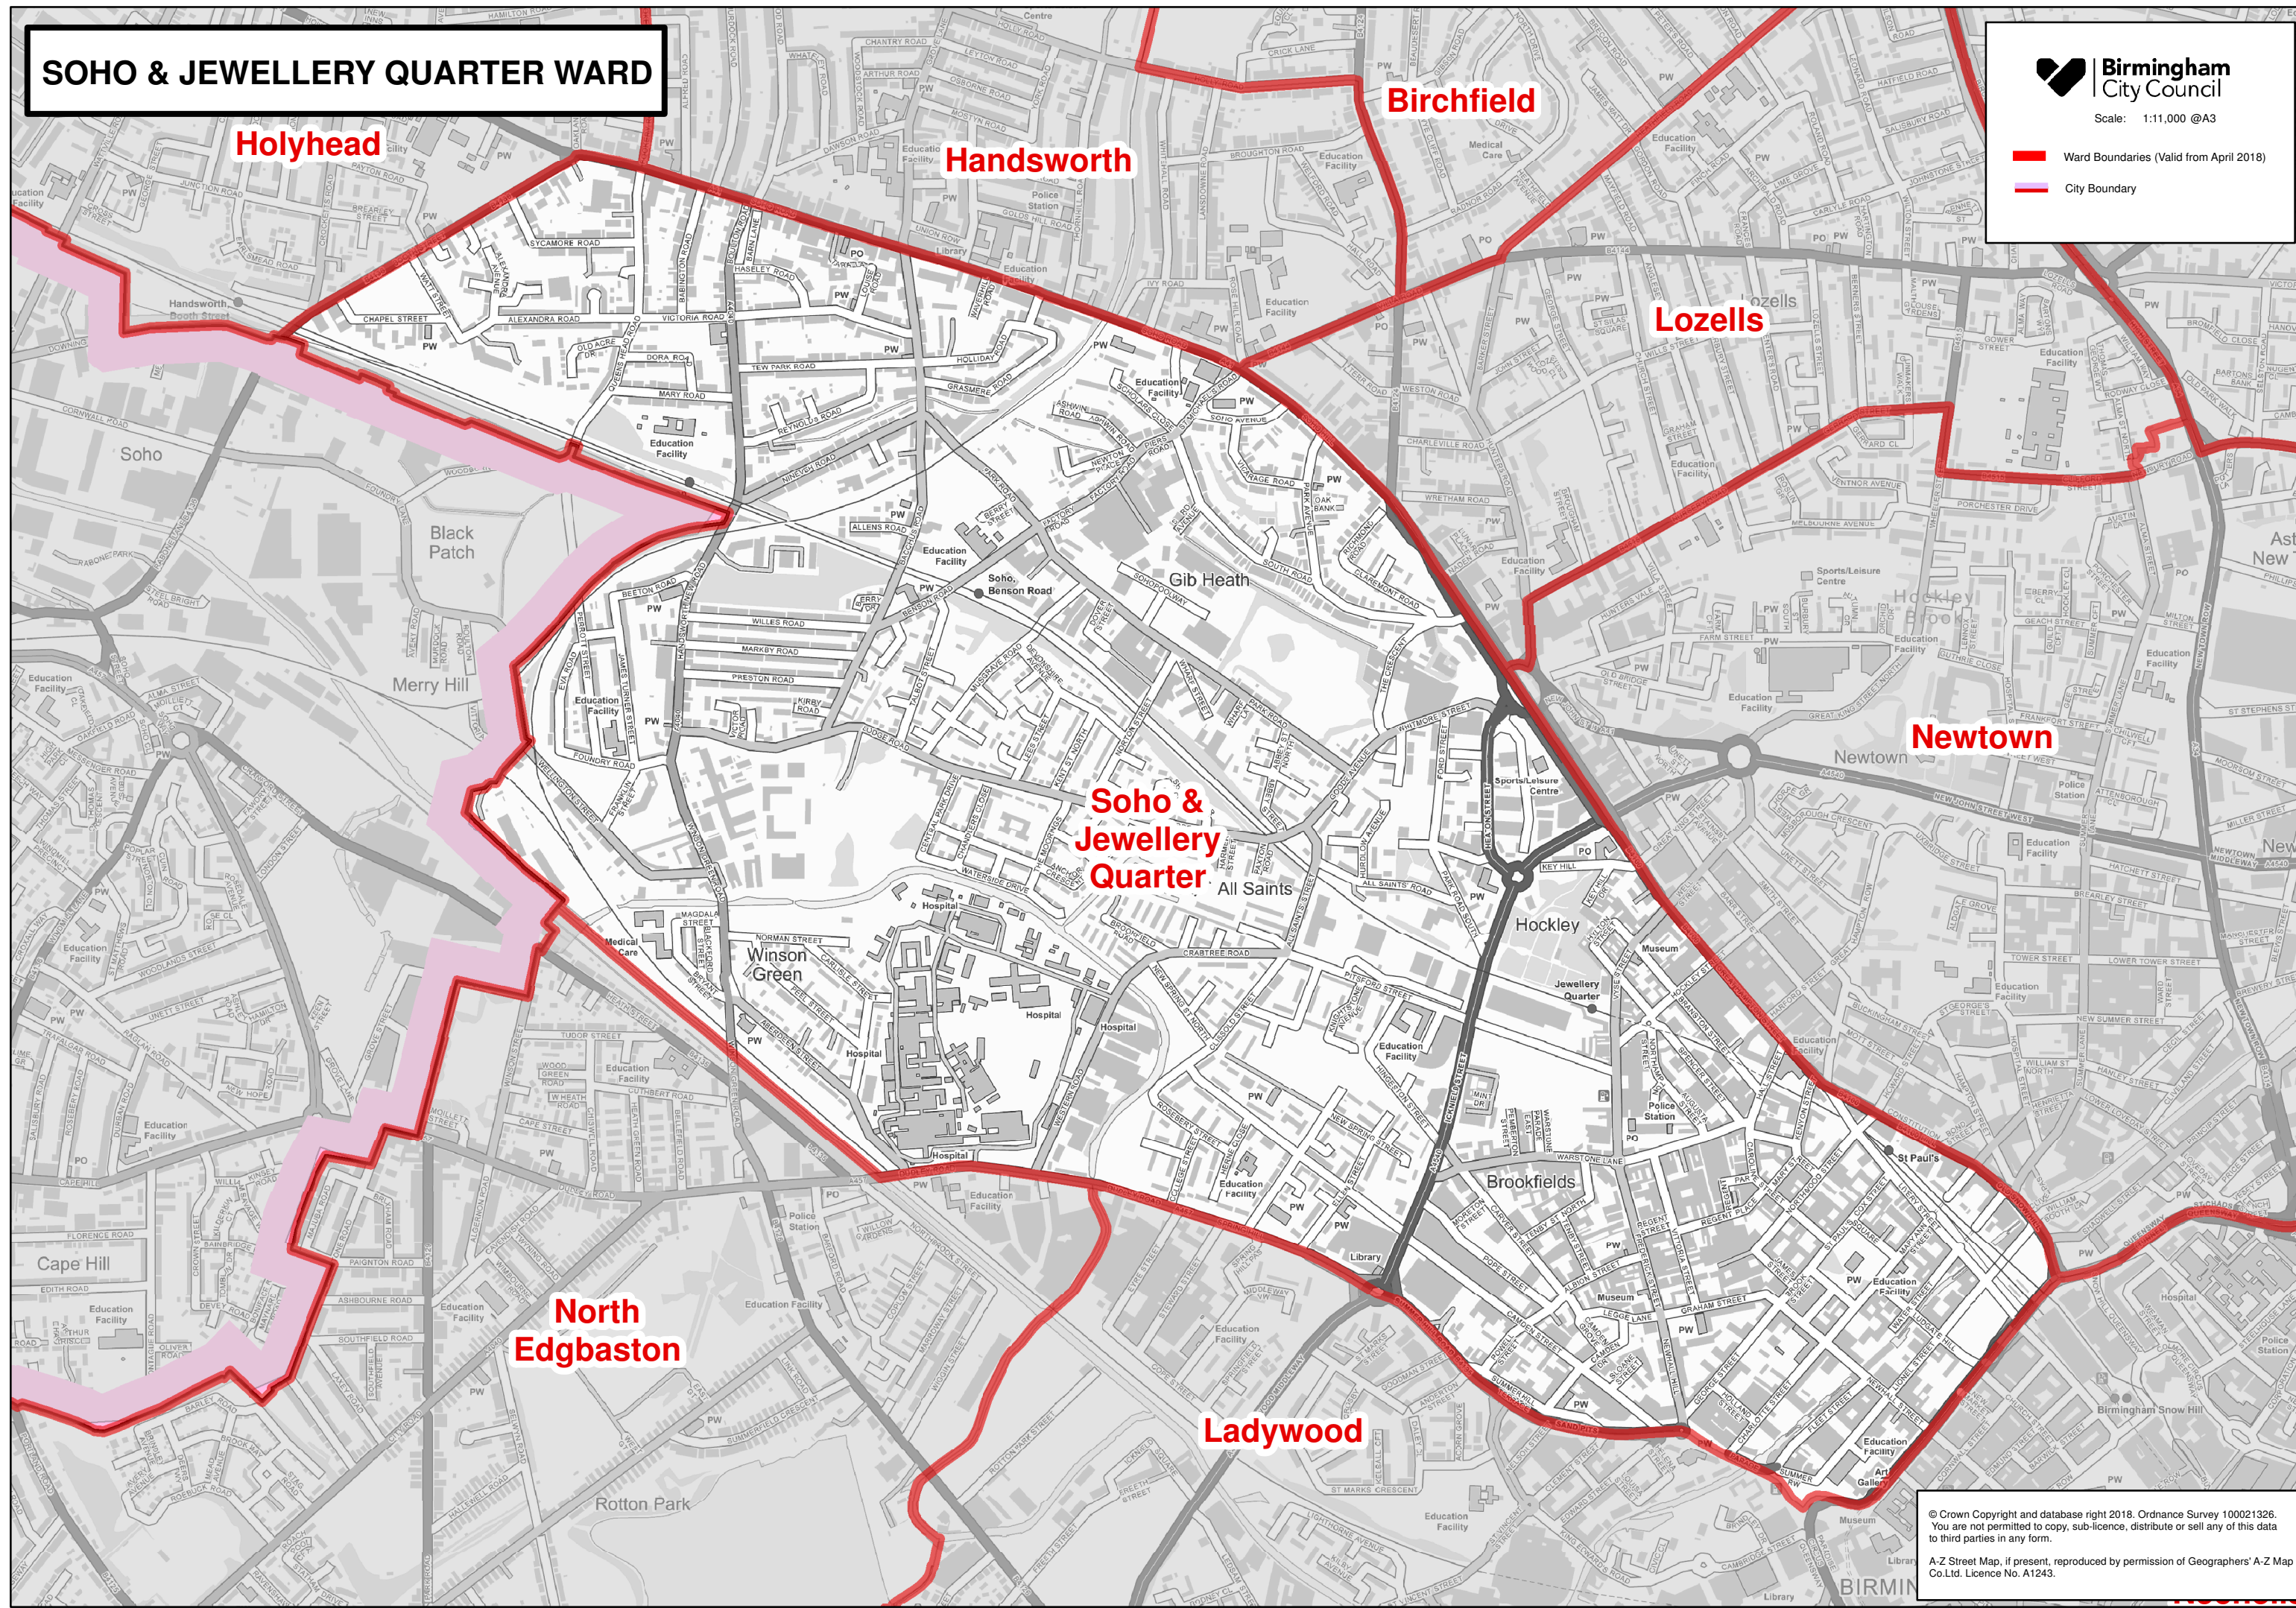

SOHO & JEWELLERY QUARTER WARD

Scale: 1:11,000 @A3

- Ward Boundaries (Valid from April 2018)
- City Boundary

© Crown Copyright and database right 2018. Ordnance Survey 100021326. You are not permitted to copy, sub-licence, distribute or sell any of this data to third parties in any form.
A-Z Street Map, if present, reproduced by permission of Geographers' A-Z Map Co.Ltd. Licence No. A1243.