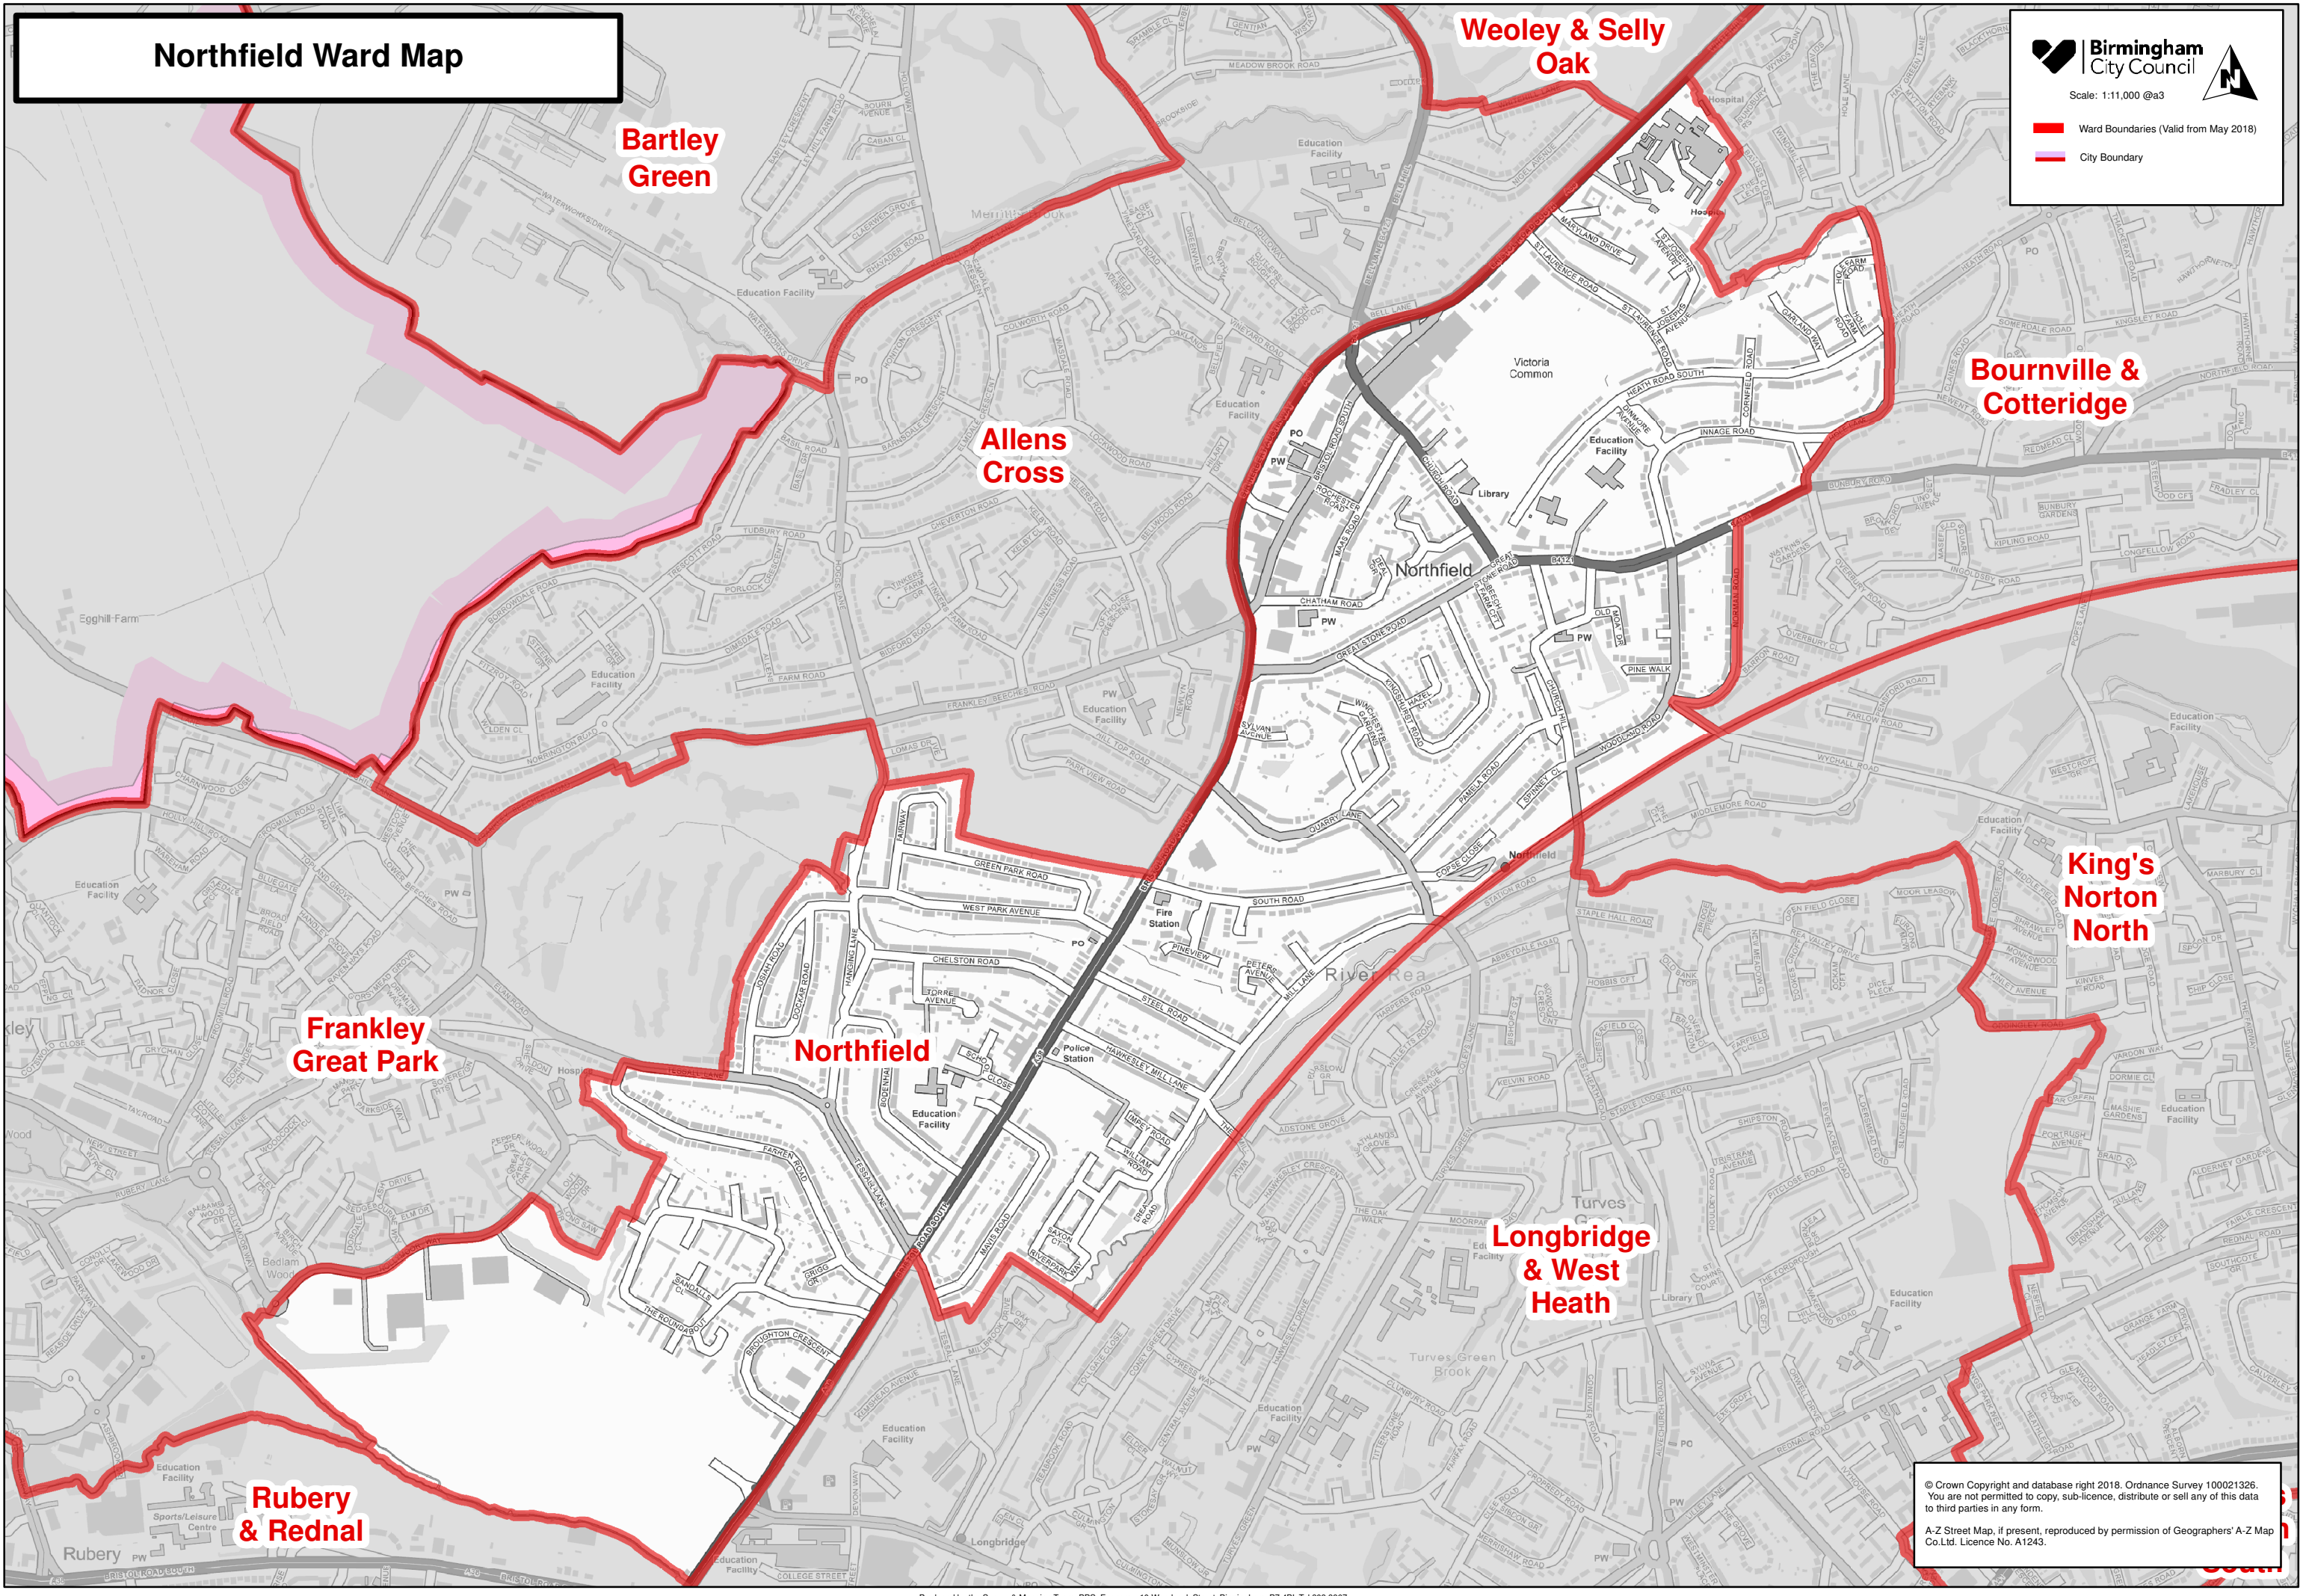

# Northfield Ward Map

**Birmingham City Council**  
Scale: 1:11,000 @a3  
Ward Boundaries (Valid from May 2018)  
City Boundary

© Crown Copyright and database right 2018. Ordnance Survey 100021326. You are not permitted to copy, sub-licence, distribute or sell any of this data to third parties in any form.  
A-Z Street Map, if present, reproduced by permission of Geographers' A-Z Map Co.Ltd. Licence No. A1243.