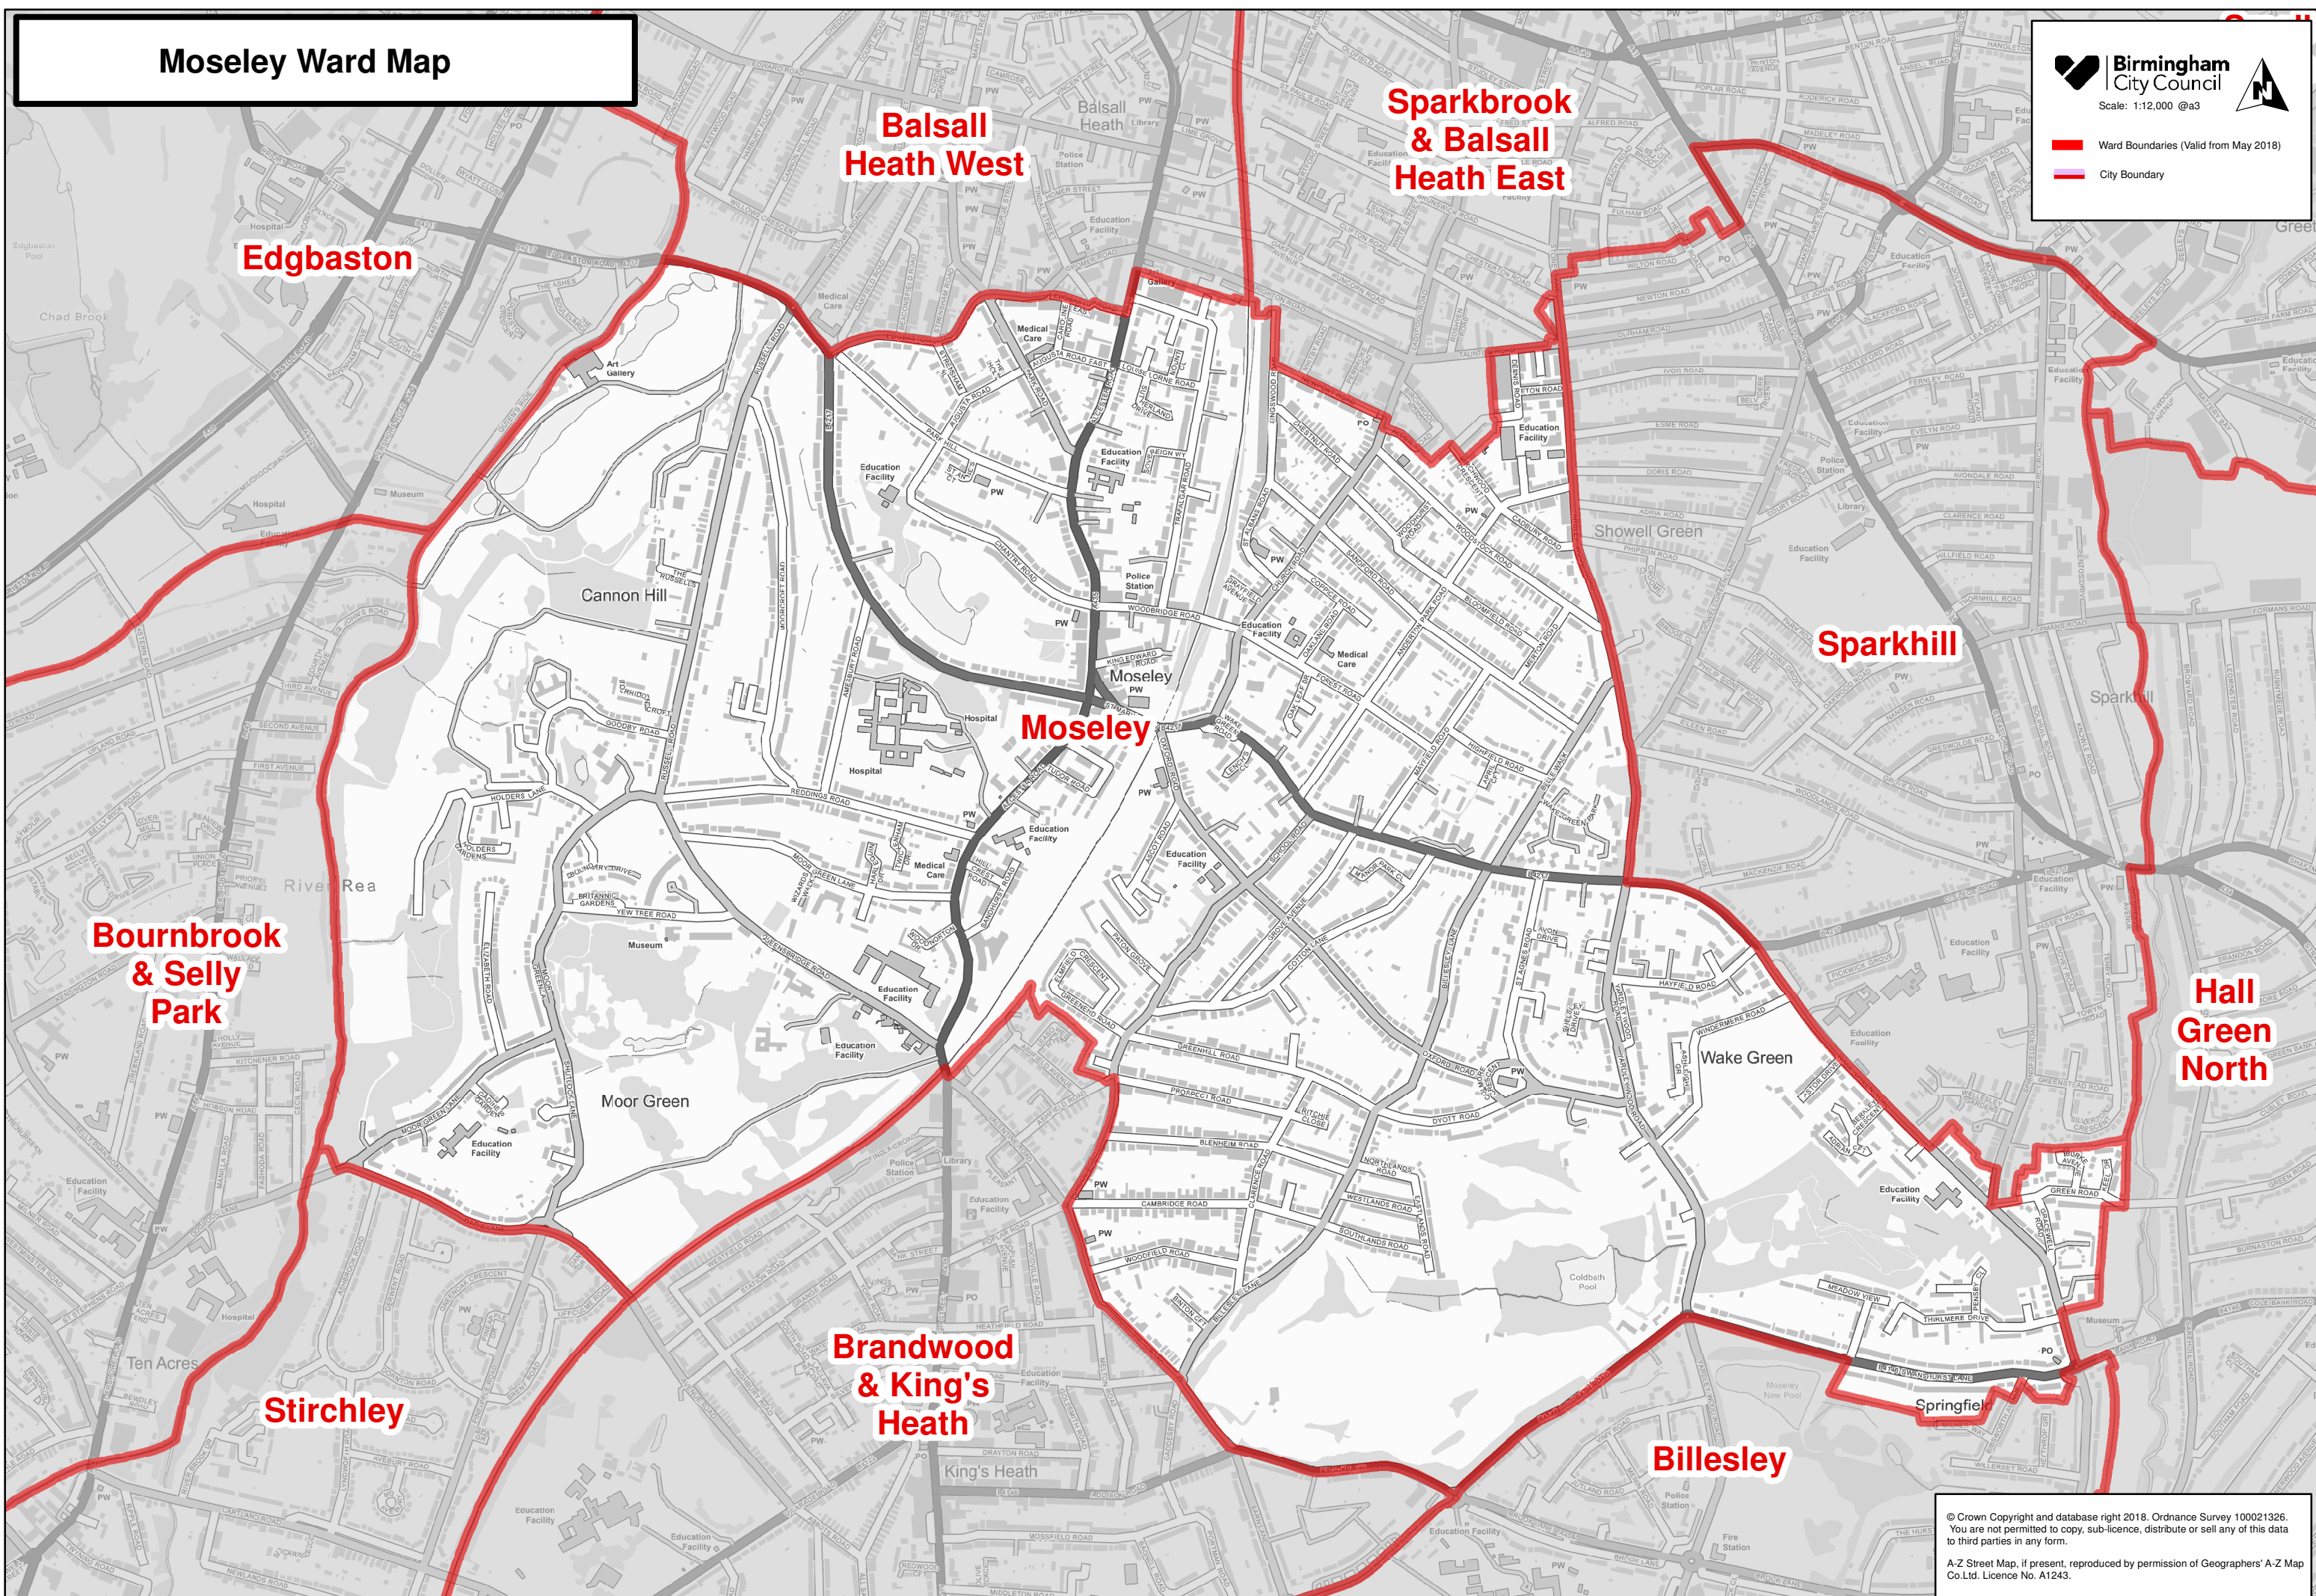

Moseley Ward Map

Birmingham City Council
Scale: 1:12,000 @a3

- Ward Boundaries (Valid from May 2018)
- City Boundary

© Crown Copyright and database right 2018. Ordnance Survey 100021326.
You are not permitted to copy, sub-licence, distribute or sell any of this data to third parties in any form.
A-Z Street Map, if present, reproduced by permission of Geographers' A-Z Map Co.Ltd. Licence No. A1243.