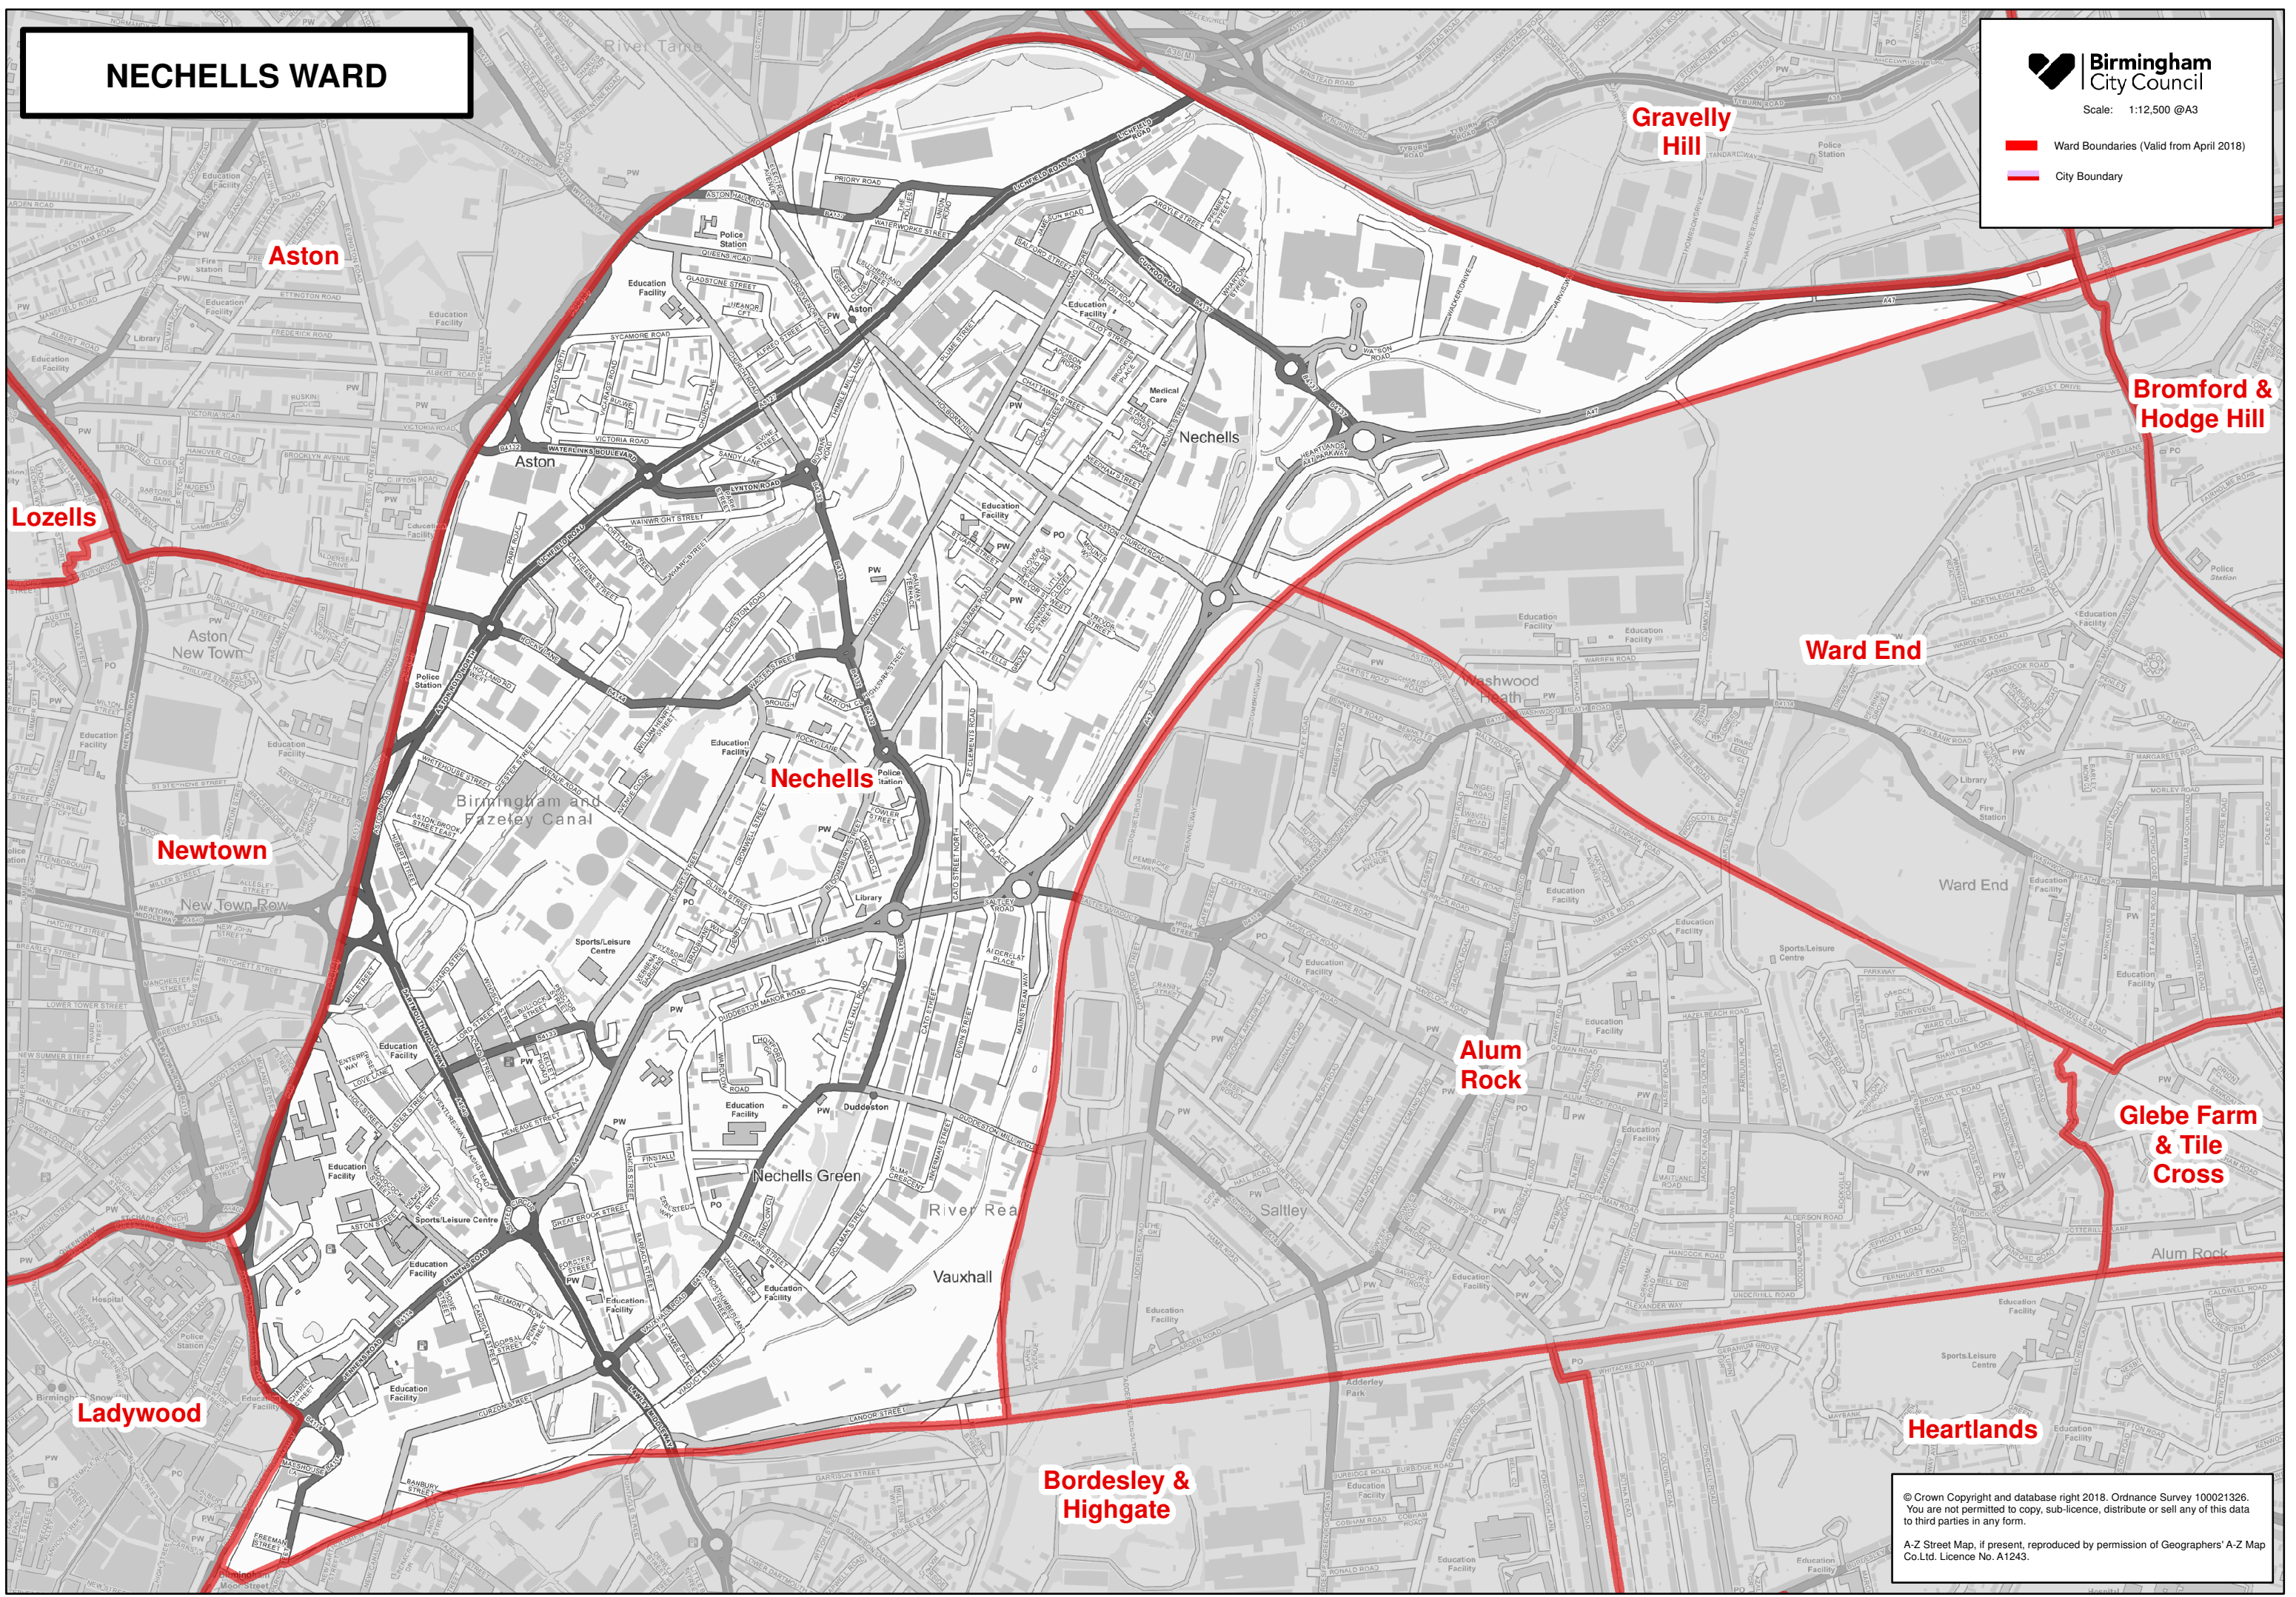

NECHELLS WARD

Scale: 1:12,500 @A3

- Ward Boundaries (Valid from April 2018)
- City Boundary

© Crown Copyright and database right 2018. Ordnance Survey 100021326. You are not permitted to copy, sub-licence, distribute or sell any of this data to third parties in any form.
A-Z Street Map, if present, reproduced by permission of Geographers' A-Z Map Co.Ltd. Licence No. A1243.