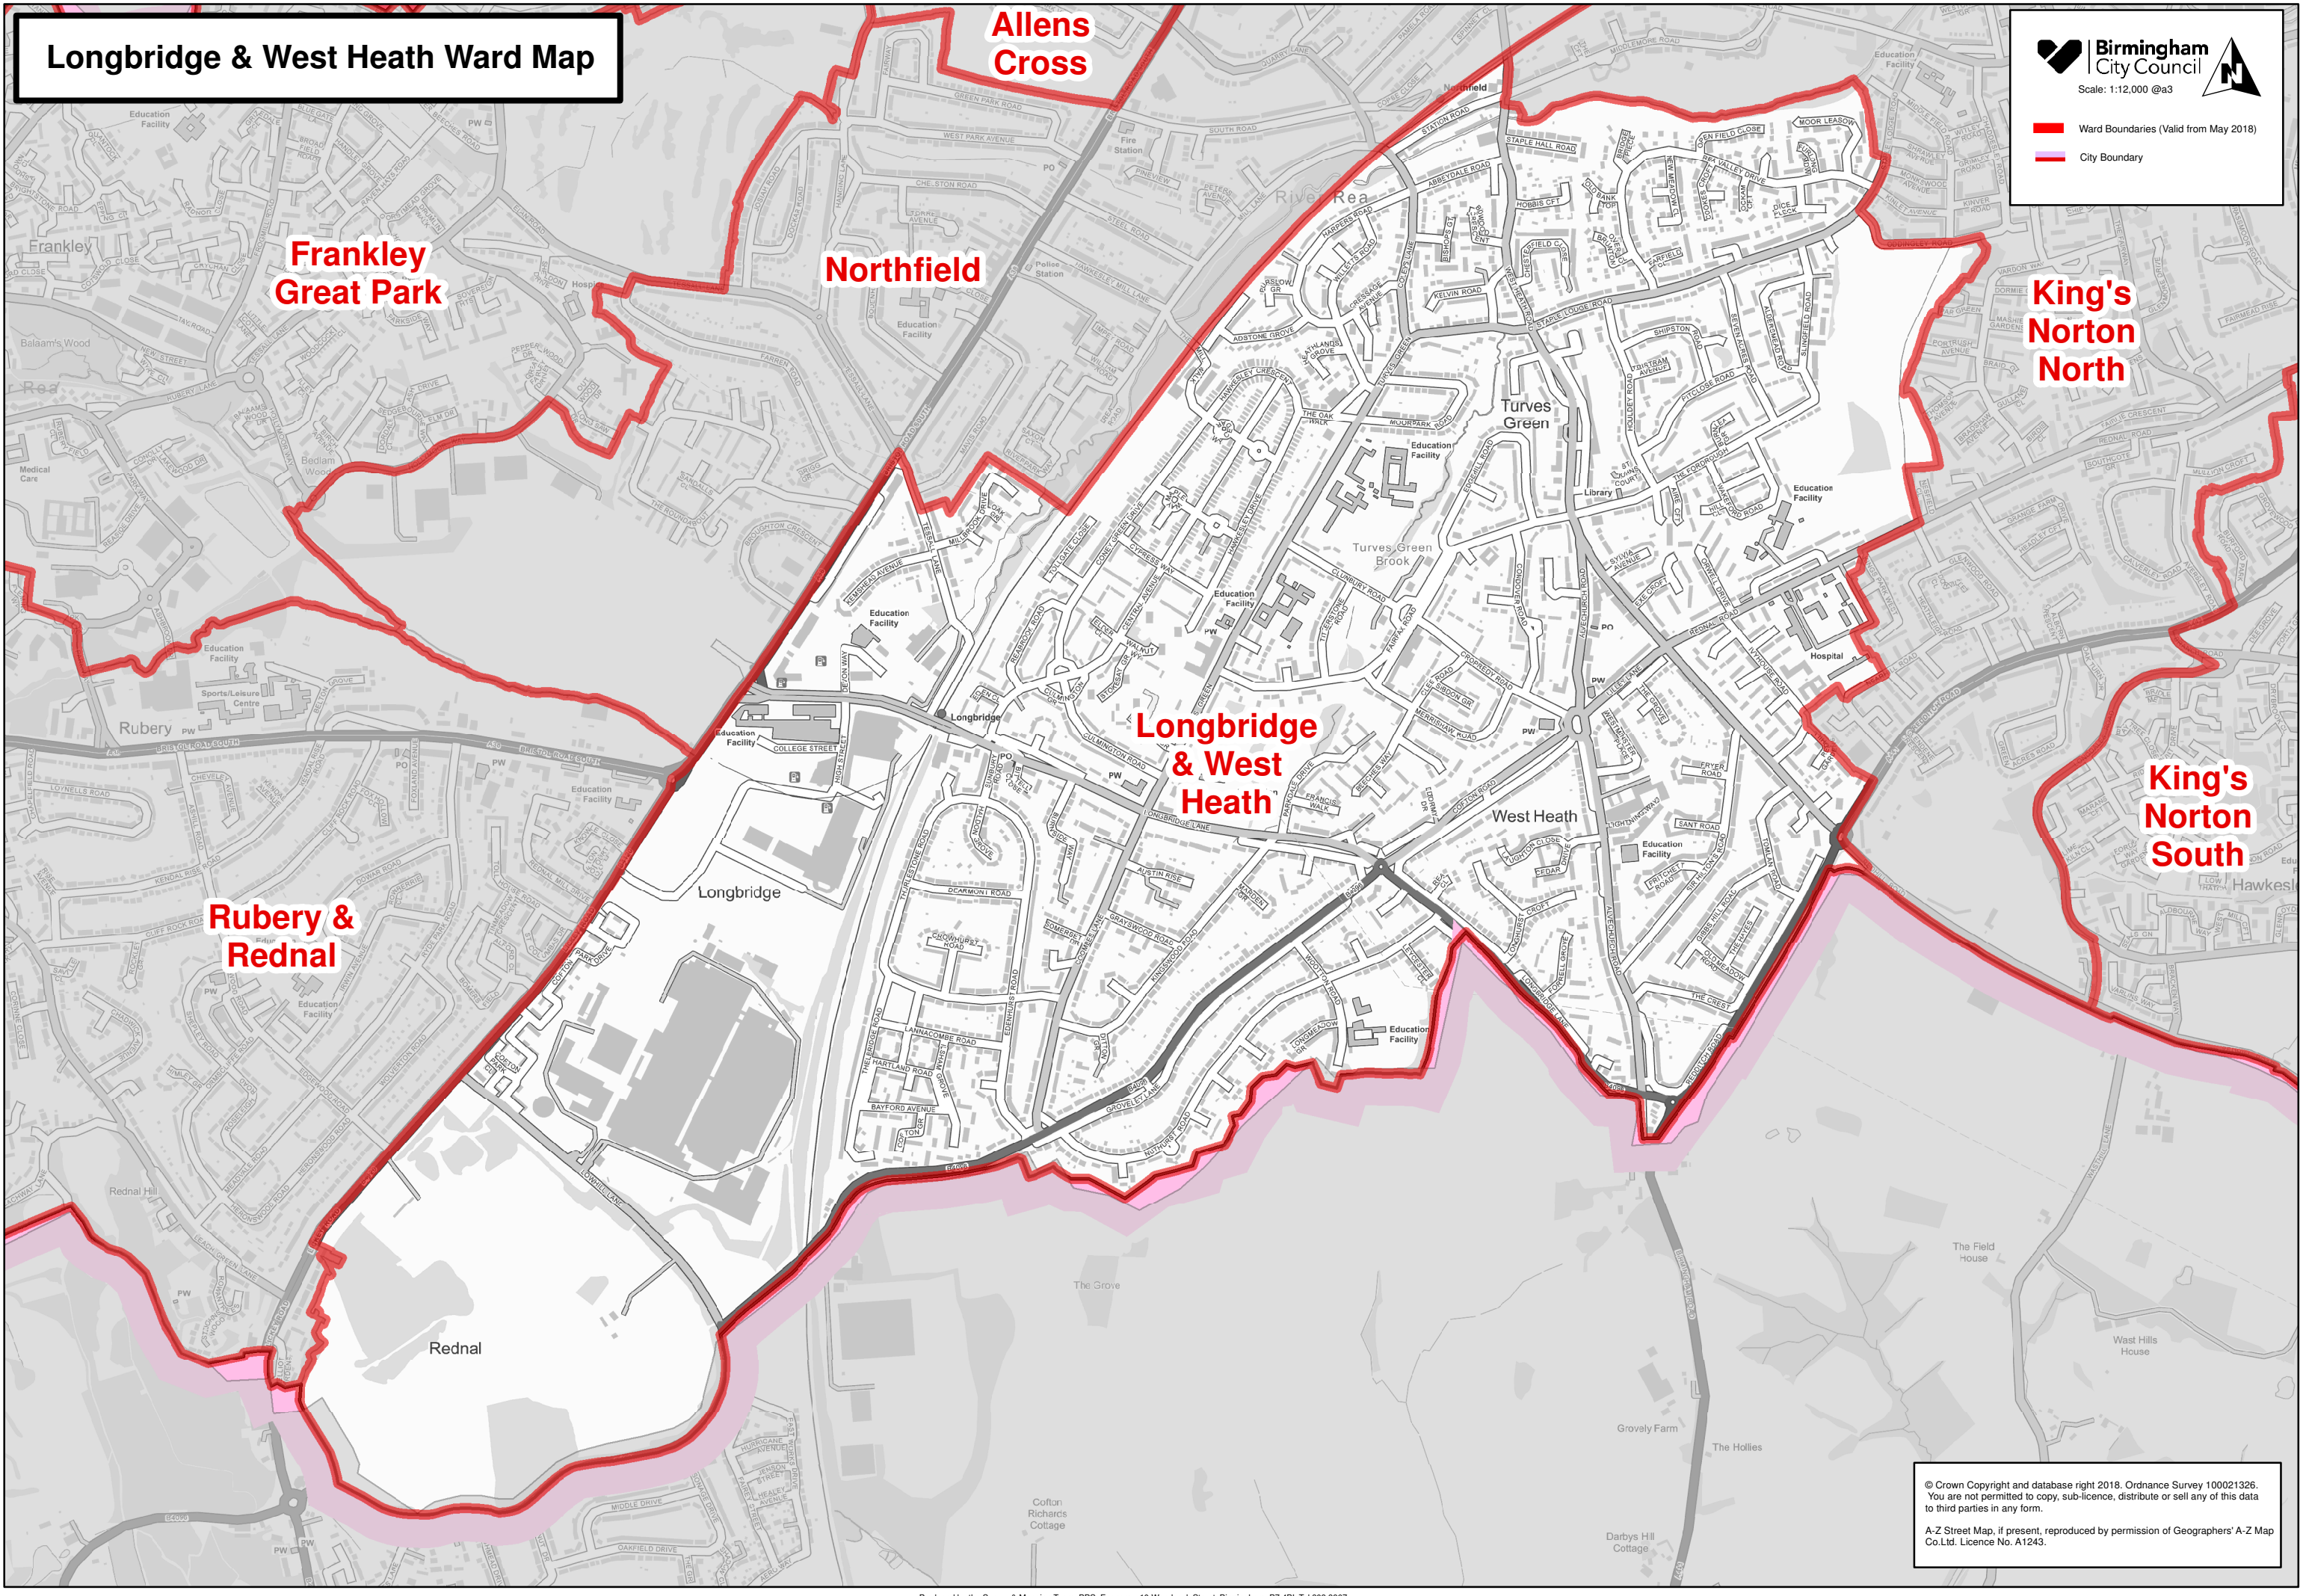

Longbridge & West Heath Ward Map

Birmingham City Council
Scale: 1:12,000 @a3

- Ward Boundaries (Valid from May 2018)
- City Boundary

© Crown Copyright and database right 2018. Ordnance Survey 100021326. You are not permitted to copy, sub-licence, distribute or sell any of this data to third parties in any form.
A-Z Street Map, if present, reproduced by permission of Geographers' A-Z Map Co.Ltd. Licence No. A1243.