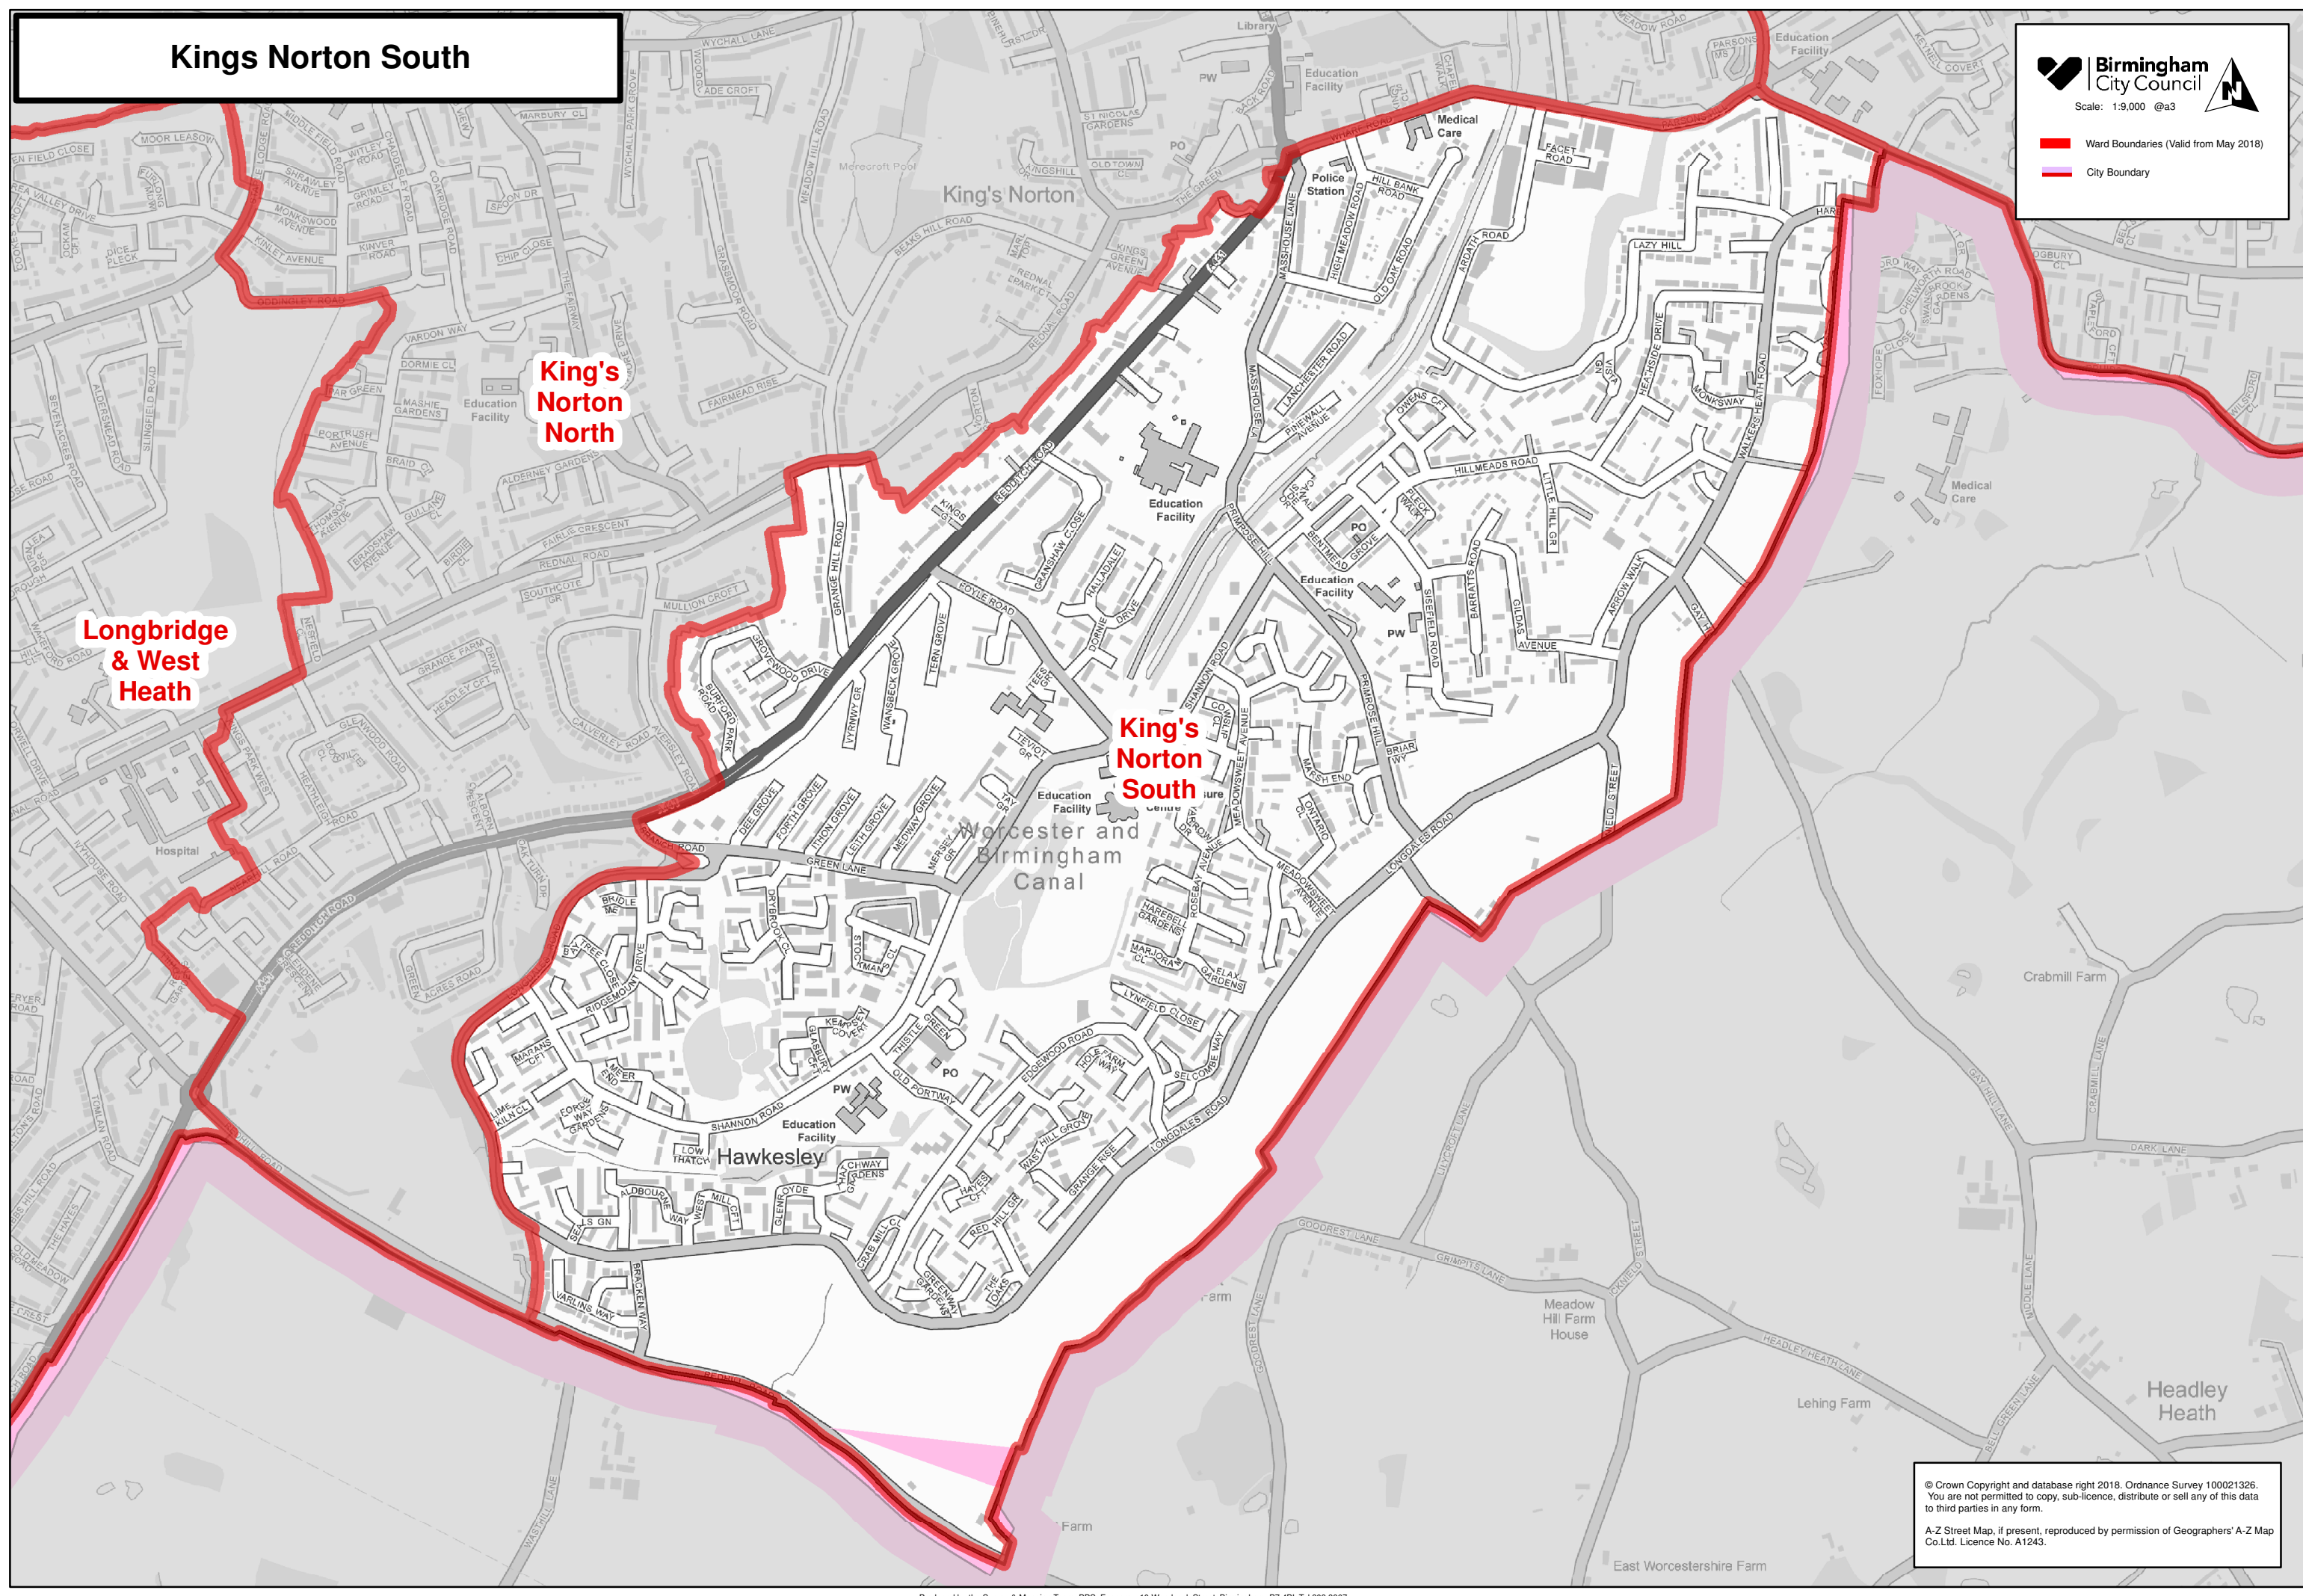

Kings Norton South

Birmingham City Council
Scale: 1:9,000 @a3

Ward Boundaries (Valid from May 2018)
City Boundary

© Crown Copyright and database right 2018. Ordnance Survey 100021326. You are not permitted to copy, sub-licence, distribute or sell any of this data to third parties in any form.
A-Z Street Map, if present, reproduced by permission of Geographers' A-Z Map Co.Ltd. Licence No. A1243.