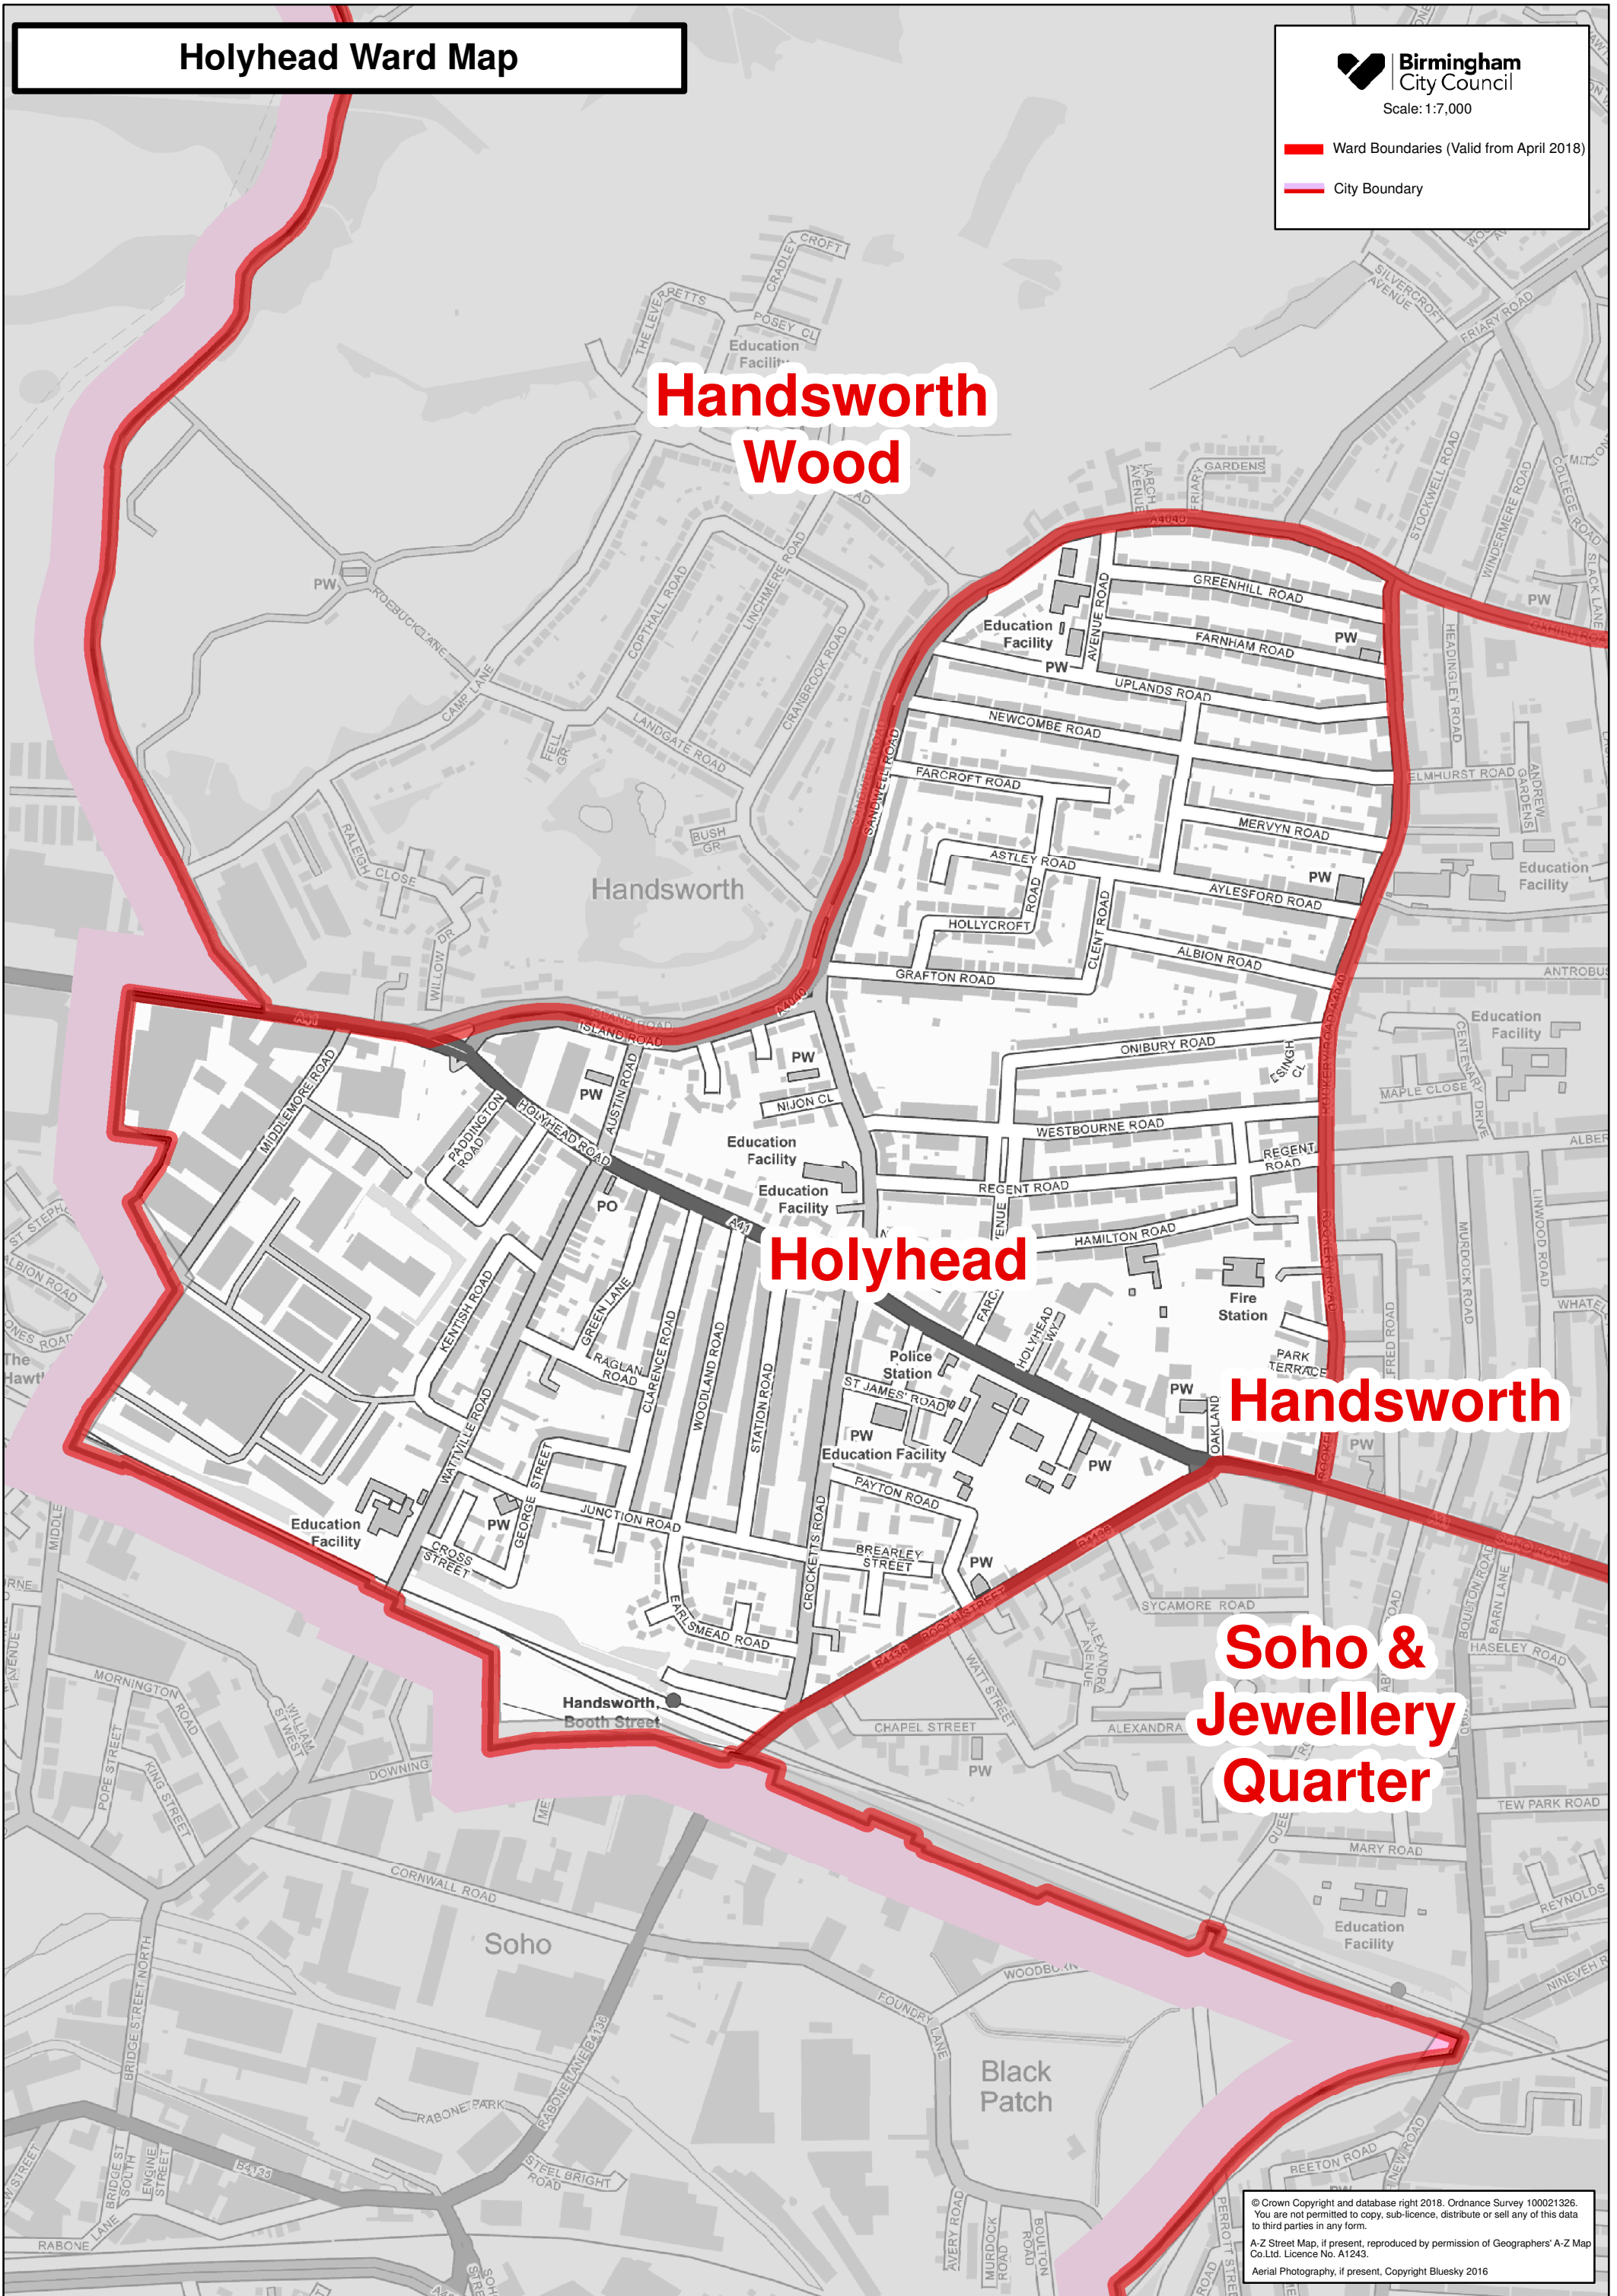

Holyhead Ward Map

Scale: 1:7,000

- Ward Boundaries (Valid from April 2018)
- City Boundary

Handsworth Wood

Holyhead

Handsworth

Soho & Jewellery Quarter

© Crown Copyright and database right 2018. Ordnance Survey 100021326. You are not permitted to copy, sub-licence, distribute or sell any of this data to third parties in any form. A-Z Street Map, if present, reproduced by permission of Geographers' A-Z Map Co.Ltd. Licence No. A1243. Aerial Photography, if present, Copyright Bluesky 2016