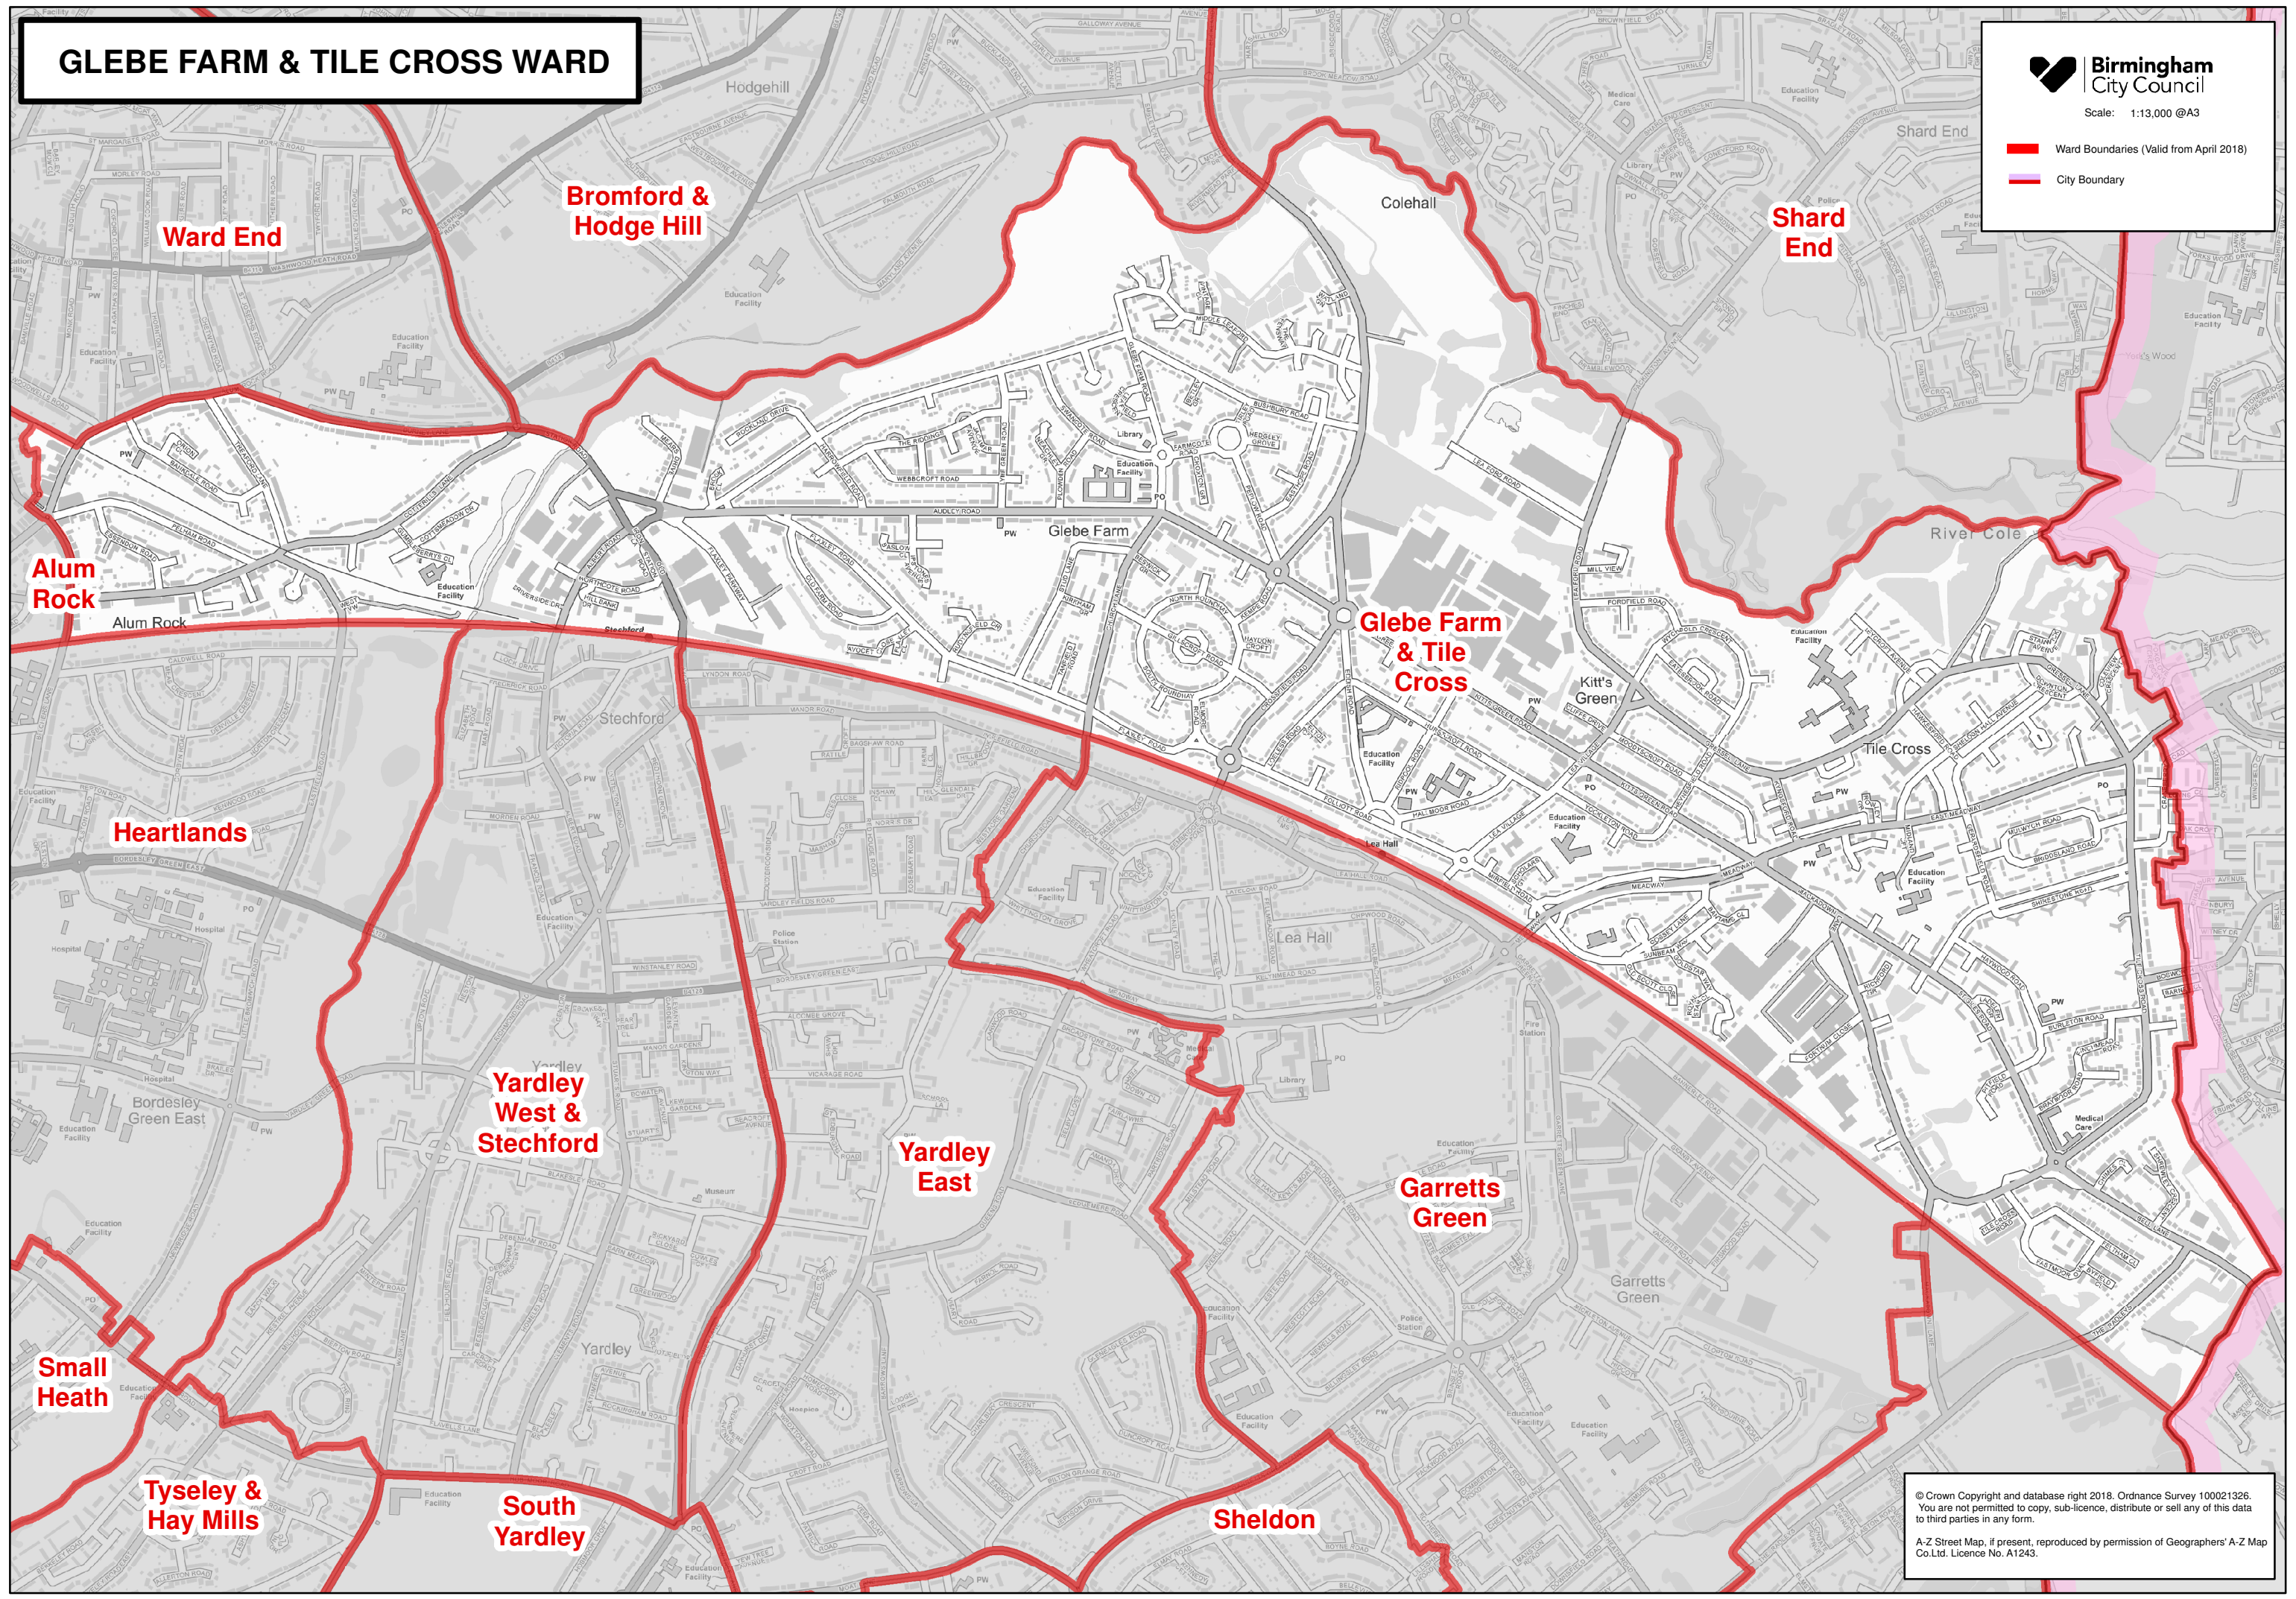

# GLEBE FARM & TILE CROSS WARD

Scale: 1:13,000 @A3

- Ward Boundaries (Valid from April 2018)
- City Boundary

© Crown Copyright and database right 2018. Ordnance Survey 100021326.  
You are not permitted to copy, sub-licence, distribute or sell any of this data to third parties in any form.  
A-Z Street Map, if present, reproduced by permission of Geographers' A-Z Map Co.Ltd. Licence No. A1243.