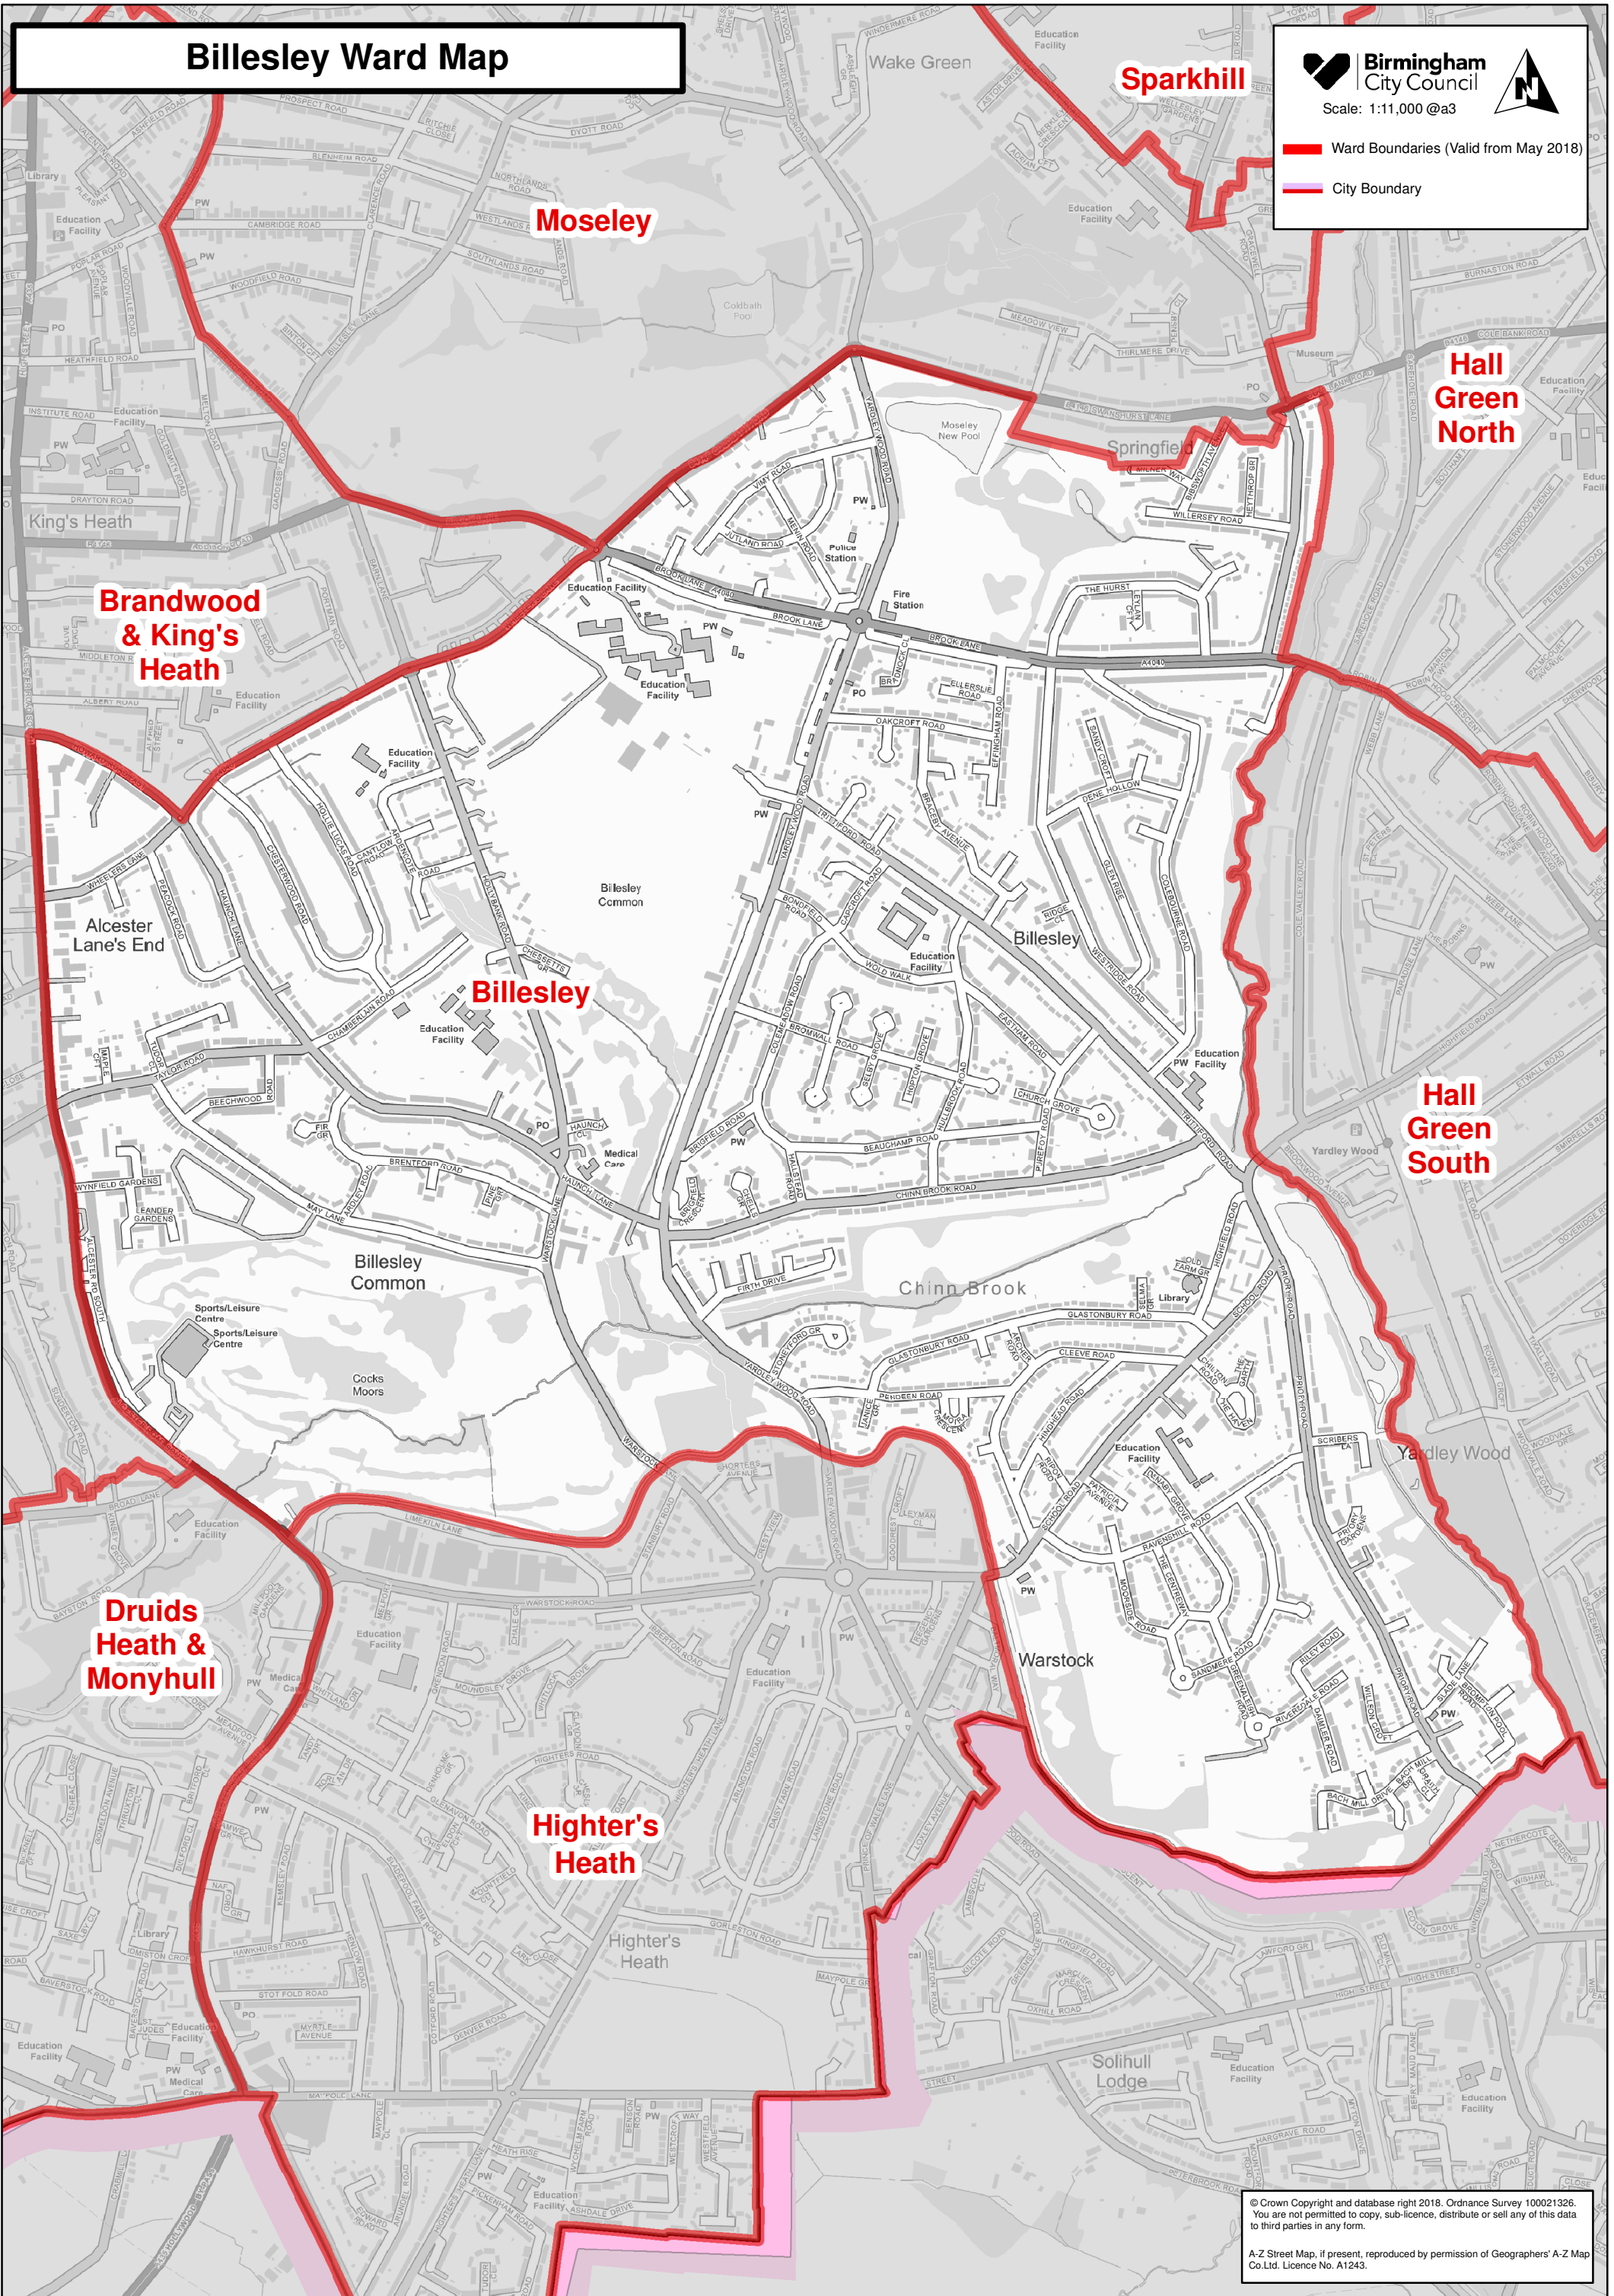

Billesley Ward Map

 **Birmingham City Council**
Scale: 1:11,000 @A3

 Ward Boundaries (Valid from May 2018)
 City Boundary

© Crown Copyright and database right 2018. Ordnance Survey 100021326.
You are not permitted to copy, sub-licence, distribute or sell any of this data to third parties in any form.
A-Z Street Map, if present, reproduced by permission of Geographers' A-Z Map Co.Ltd. Licence No. A1243.