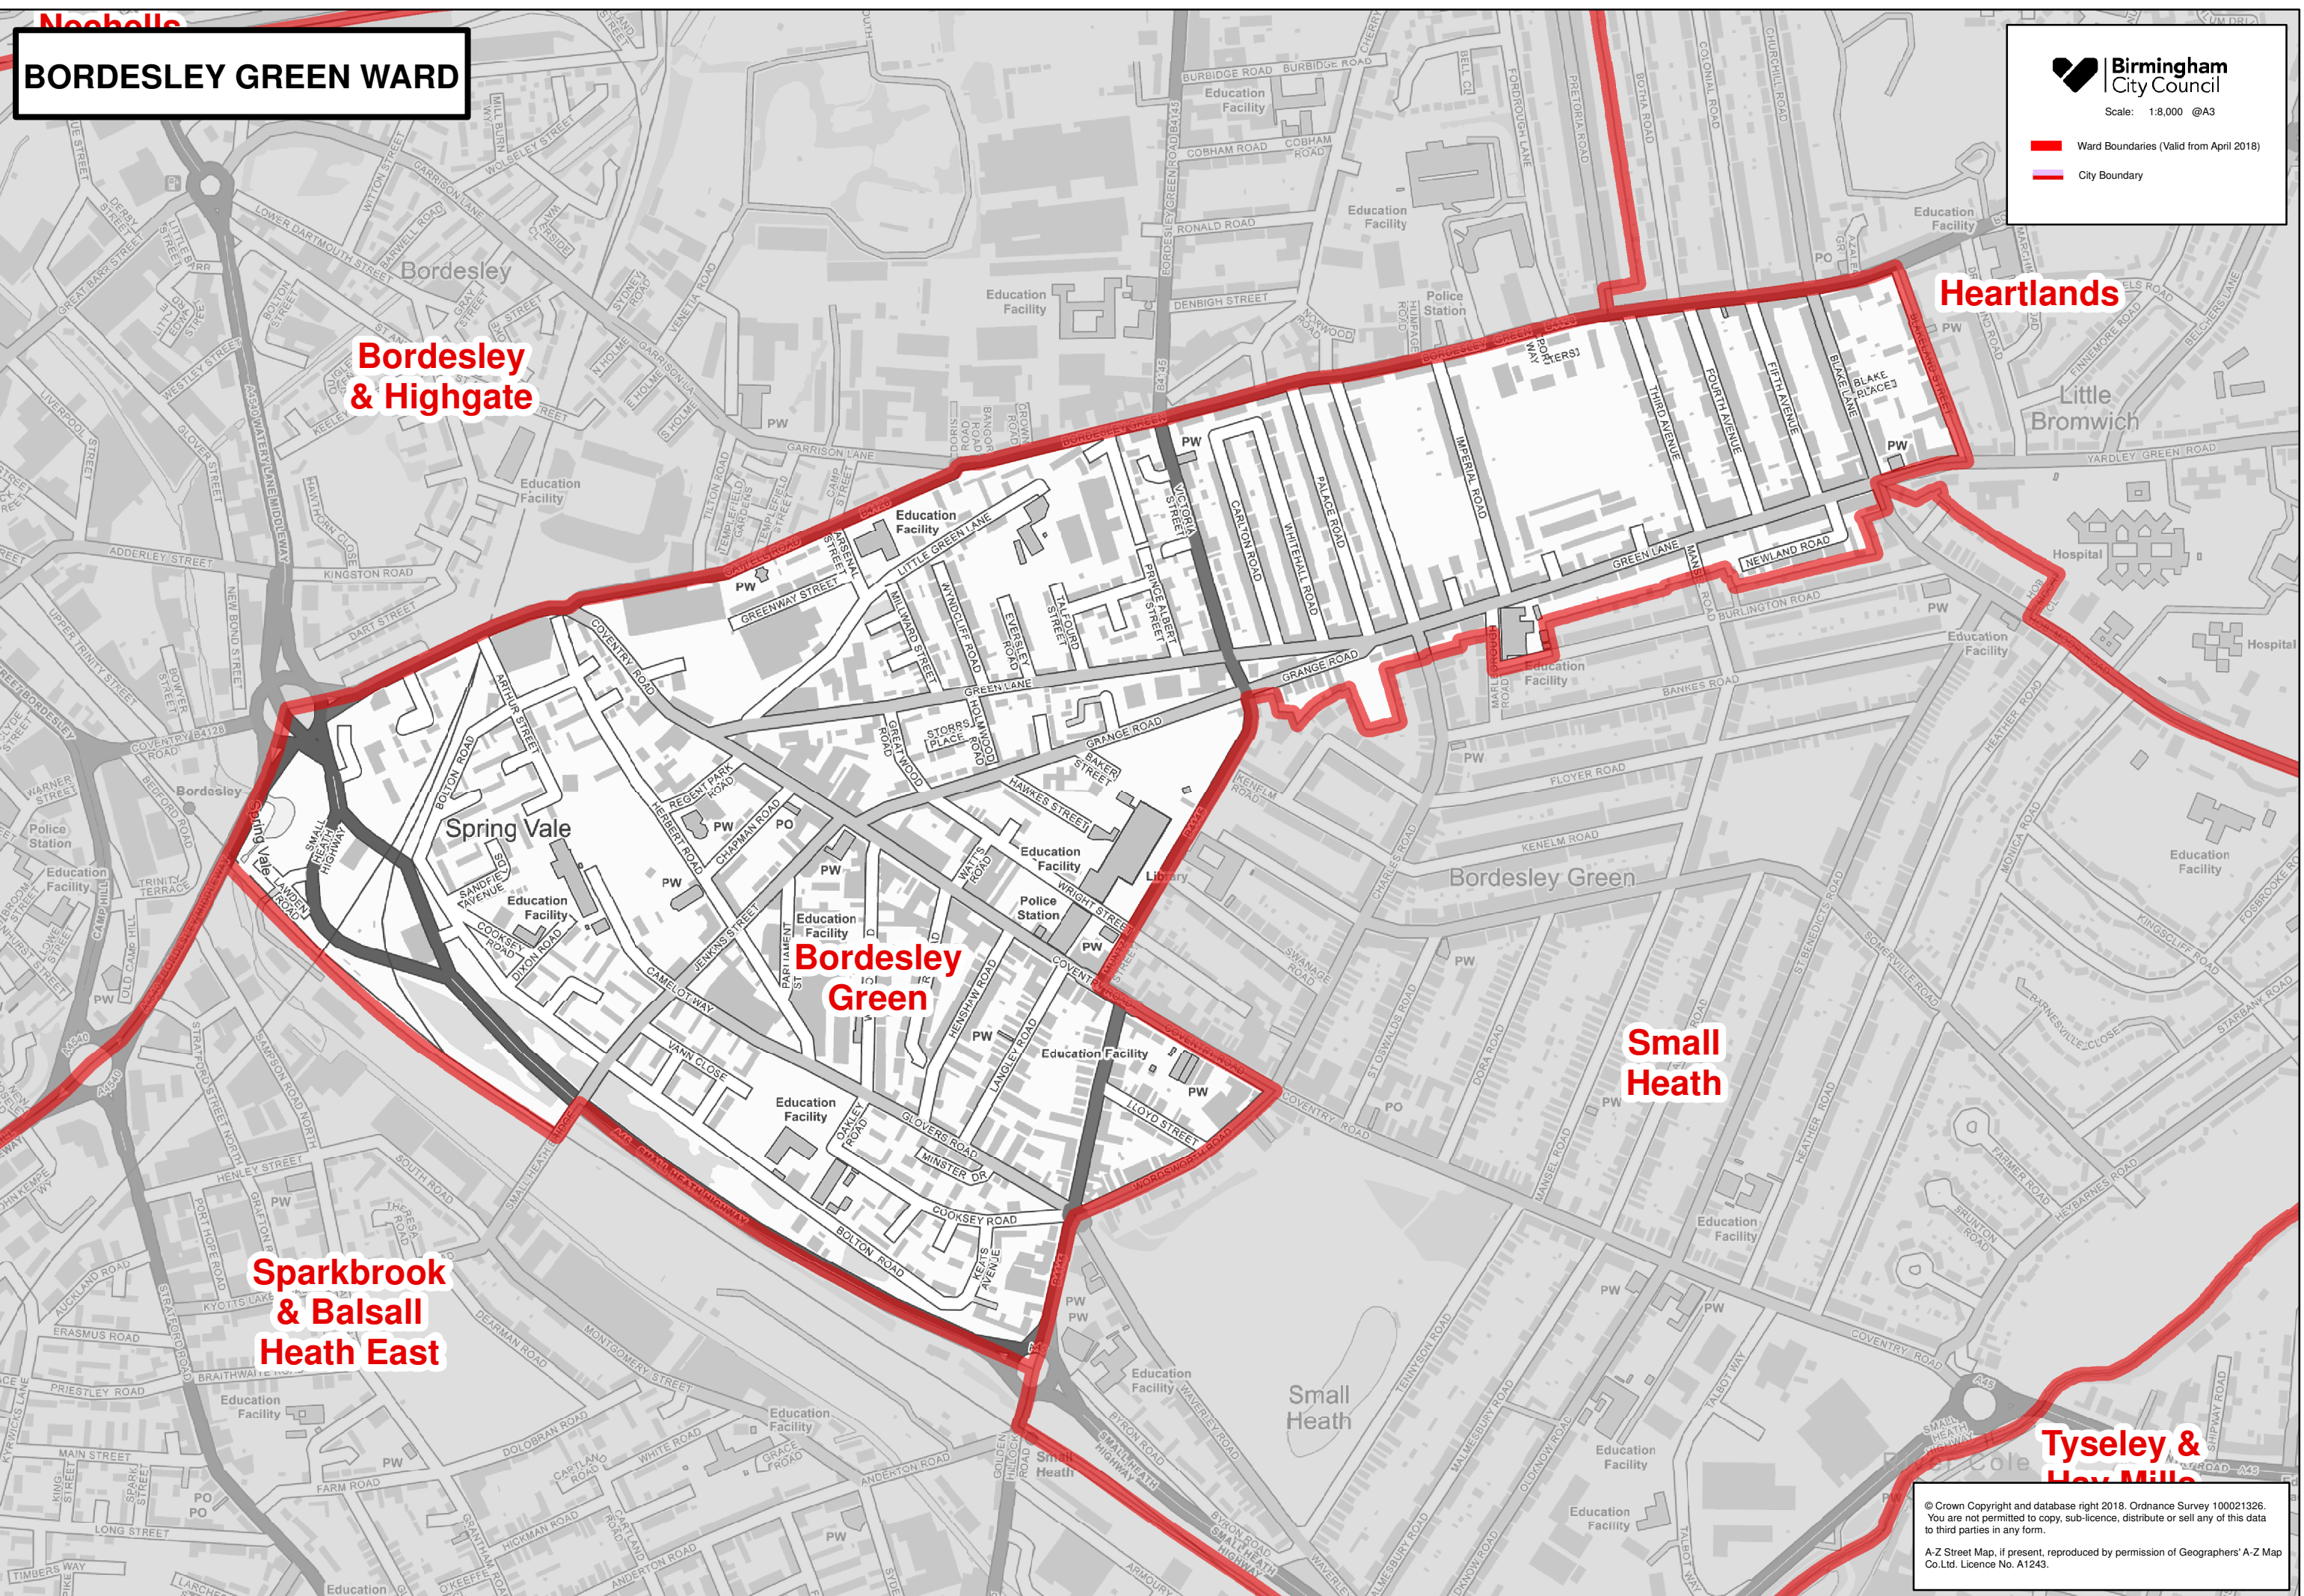

# BORDESLEY GREEN WARD

Scale: 1:8,000 @A3

- Ward Boundaries (Valid from April 2018)
- City Boundary

© Crown Copyright and database right 2018. Ordnance Survey 100021326. You are not permitted to copy, sub-licence, distribute or sell any of this data to third parties in any form.  
A-Z Street Map, if present, reproduced by permission of Geographers' A-Z Map Co.Ltd. Licence No. A1243.